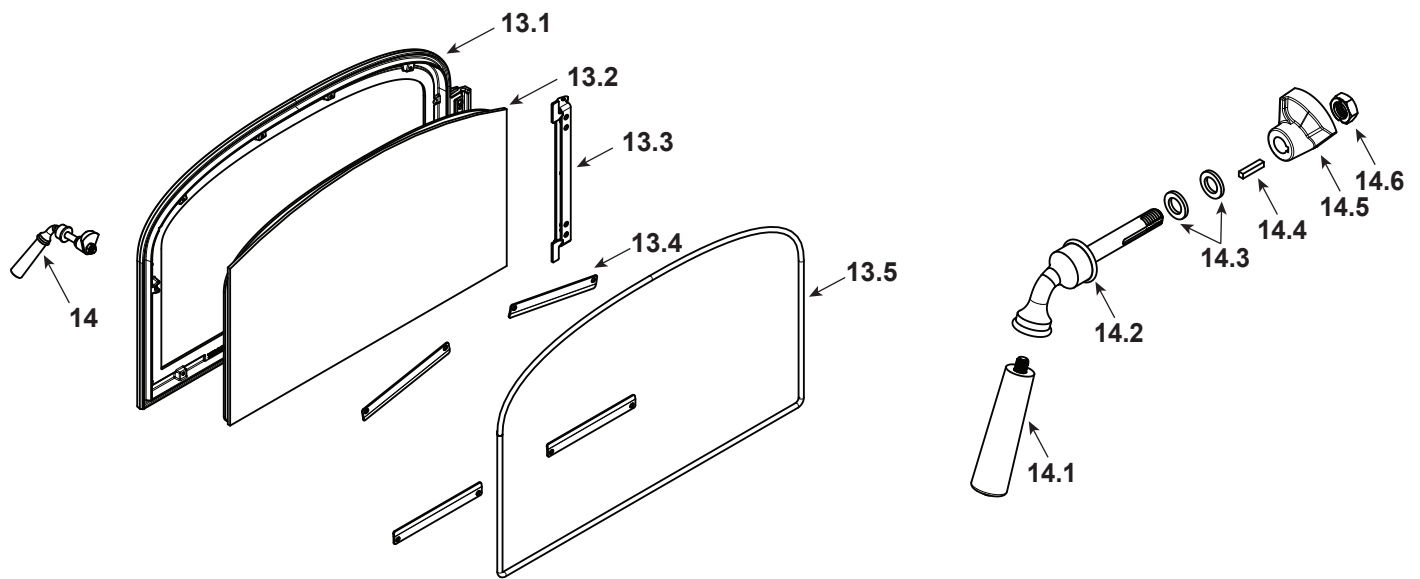

Stocked at Depot

ITEM	DESCRIPTION	COMMENTS	PART NUMBER	
12	Andiron	2 Sets	SRV7101-208	
	Screw Fh Tx 1/4-20 x 1		7000-622/10	Y

#13 Door Assembly

#14 Door Handle Assembly

13	Door Assembly	Classic Black	7101-053CB	
		Majolica Brown	7101-053BM	
13.1	Door	Classic Black	7101-205CB	
		Majolica Brown	7101-205BM	
13.2	Glass Assembly		SRV7095-054	
13.3	Door Hinge Assembly		SRV7101-024	
13.4	Glass Retainers	Qty 4 req	SRV7063-166	
	Screw, Pan Head Phillips, 8-32 x 3/8	Pkg of 40	225-0500/40	Y
13.5	Door Gasket	15 FT	1-00-1203589	Y
14	Door Handle Assembly		SRV7101-022	Y
14.1	Handle		1600664	Y
14.2	Door Handle		SRV7101-021	
14.3	Washer, Sae 3/8 (3 ea)	Pkg of 3	832-0990	Y
14.4	Key, cam Latch		SRV430-1151	
14.5	Cam Latch		SRV430-1141	
14.6	Nut, Side Lock Jam	Pkg of 24	226-0100/24	Y