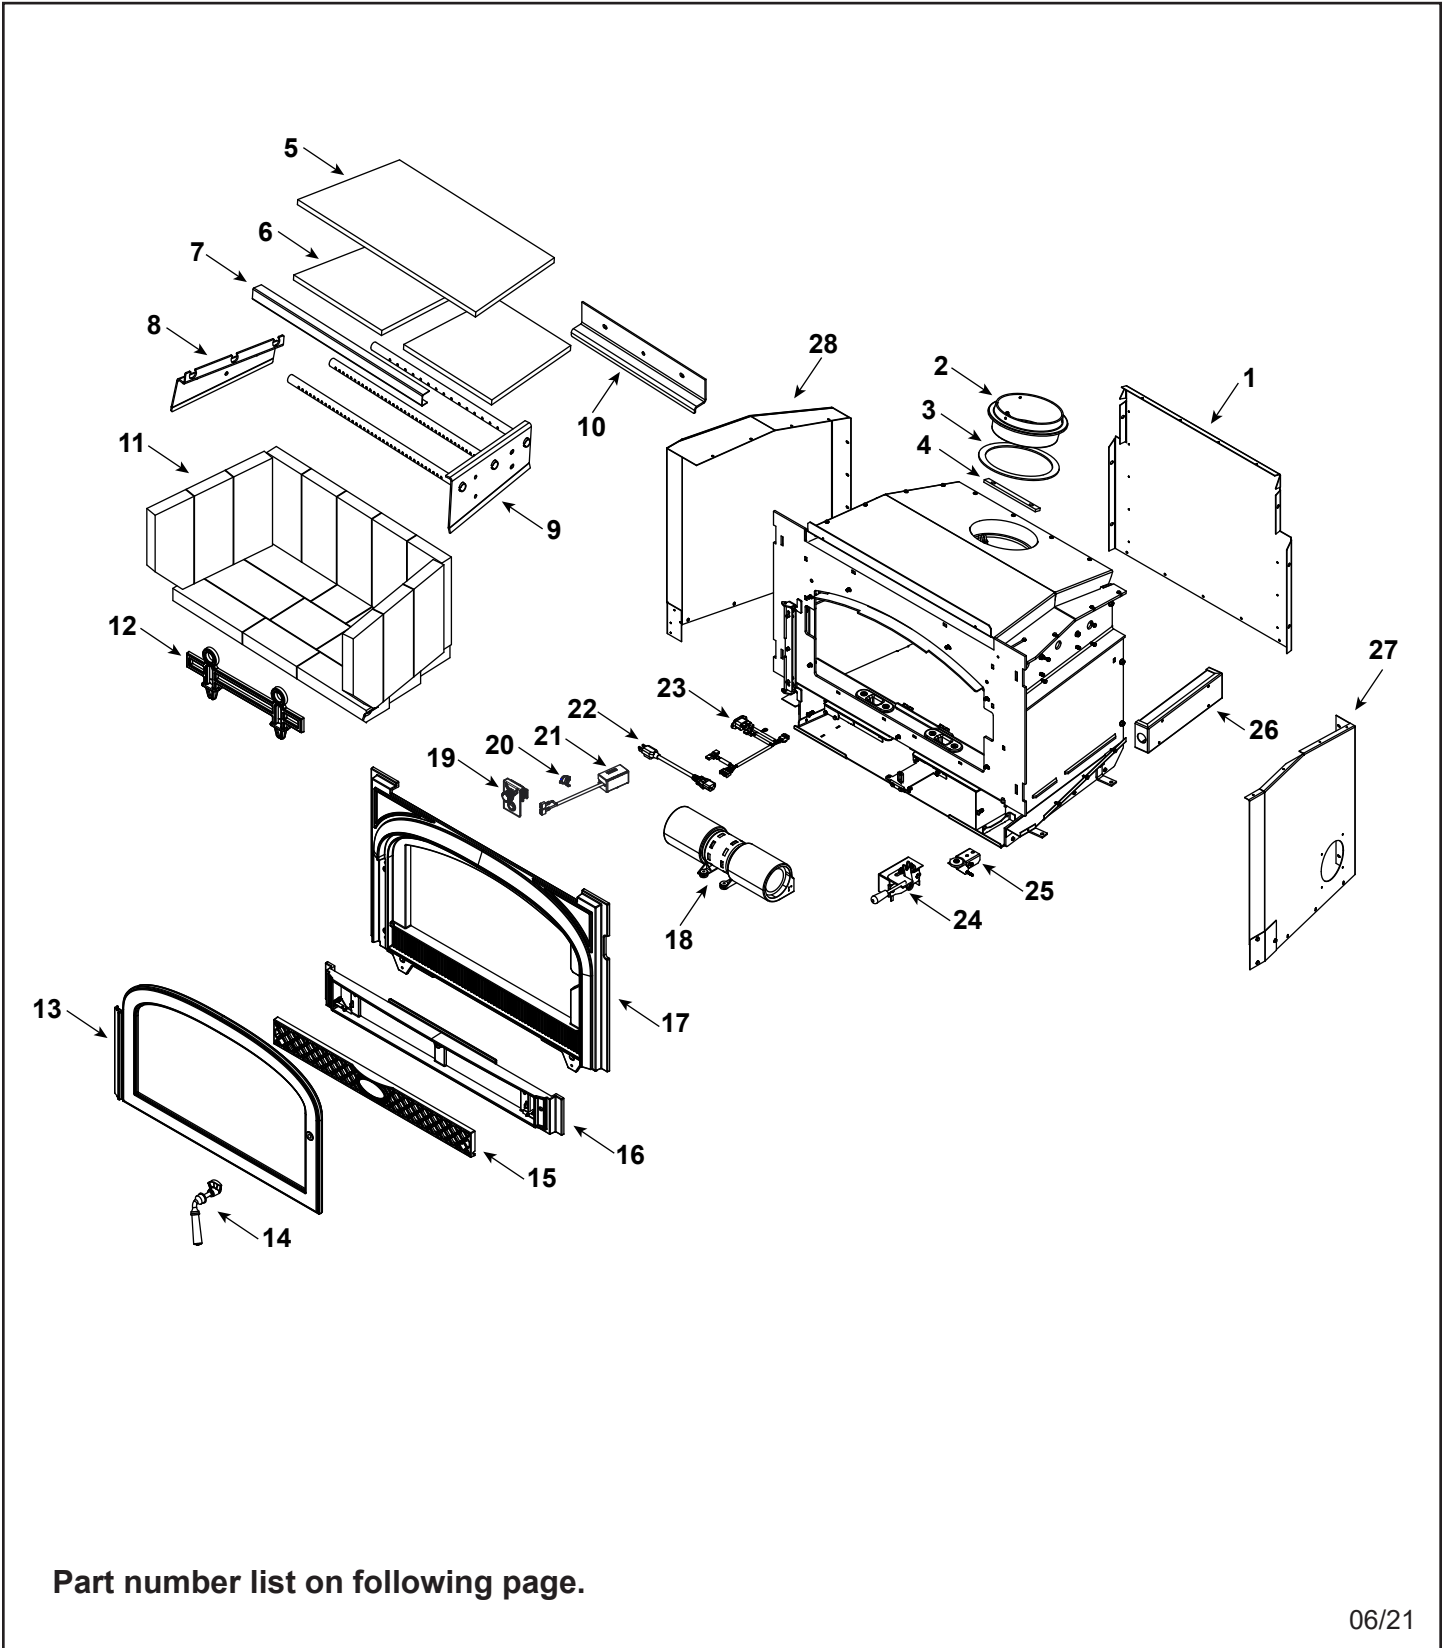

MONTP-II-CB - Classic Black

MONTP-II-BM - Majolica Brown

Part number list on following page.

IMPORTANT: THIS IS DATED INFORMATION. Parts must be ordered from a dealer or distributor. **Hearth and Home Technologies does not sell directly to consumers.** Provide model number and serial number when requesting service parts from your dealer or distributor.

Stocked at Depot

ITEM	DESCRIPTION	COMMENTS	PART NUMBER	Stocked at Depot
1	Convection Back		SRV7095-161	
	Hurricane Screw	Pkg of 40	SRV2005-861/40	Y
	Screw, Hwh Ms 1/4-20 X 3/4 Ns	Pkg of 25	220-0080/25	Y
2	Flue Attach Ring		SRV7095-203	
	Bolt 5/16 X 18 X 1 1/2	Pkg of 10	7000-571/10	Y
	Nut, 5/16-18	Pkg of 10	A-3483-1/10	Y
3	Gasket, Flue Collar		SRV7044-194	
4	Chimney Ring Attach		SRV7044-181	
5	Ceramic Fiber Blanket		SRV7095-118	Y
6	Baffle Board	Pkg of 2	SRV7095-117	Y

#7 Baffle Protection Channel
Side view

7	Baffle Protection Channel		SRV7095-119	Y
8	Tube Support Rack		SRV7095-124	
	Screw, Hwh Ms 1/4-20 X 3/4 Ns	Pkg of 25	220-0080/25	Y
9	Tube Channel Assembly		SRV7095-016	
	Screw, Hwh Ms 1/4-20 X 3/4 Ns	Pkg of 25	220-0080/25	Y
	Nut, Flange 1/4-20	Pkg of 24	226-0130/24	Y
10	Rear Brick Retainer		SRV7095-127	
	Screw, Hwh Ms 1/4-20 X 3/4 Ns	Pkg of 25	220-0080/25	Y

#11 Brick Assembly