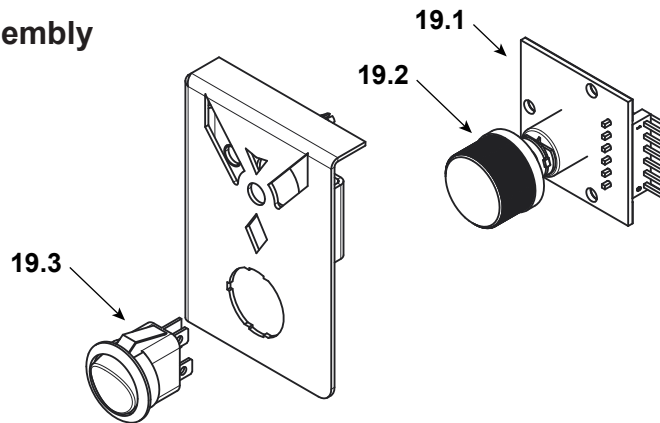

#19 Control Panel Assembly

19	Control Panel Assembly		SRV7101-026	
19.1	Speed Control		SRV7000-888	Y
19.2	Knob, Speed Control		SRV7000-930	Y
19.3	Rocker Switch (Round)		SRV7000-940	Y
20	Snap Disc, #1, Convection Blower		SRV230-0470	Y
21	Snap Disc Box Assembly		SRV7094-068	Y
22	Power Cord		812-1180	Y
23	Wire Harness		SRV7000-891	Y
24	Timer Control Assembly		SRV7101-019	Y
	Knob		1600663	Y
	Screw, Pan Head phillips 8-32 x 3/8	Pkg of 40	225-0500/40	Y
	Timer (Only) Replacement Assembly		SRV480-1940	Y
25	Timer Door Assembly		SRV7075-054	Y
	Door Gasket		7033-282	Y
	Screw, Machine Screw 1/4-20 x 3/4 Ns	Pkg of 25	220-0080/25	Y