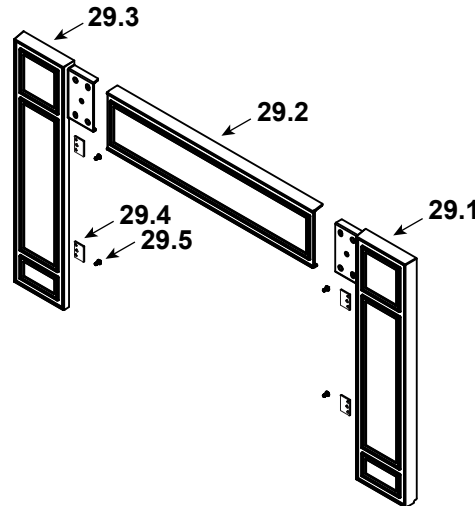

IMPORTANT: THIS IS DATED INFORMATION. Parts must be ordered from a dealer or distributor. **Hearth and Home Technologies does not sell directly to consumers.** Provide model number and serial number when requesting service parts from your dealer or distributor.

Stocked at Depot

ITEM	DESCRIPTION	COMMENTS	PART NUMBER	
26	Tube Channel Base Assembly		SRV7095-125	
	Screw, Machine Screw 1/4-20 x 3/4 Ns	Pkg of 25	220-0080/25	Y
	Hurricane Screw	Pkg of 40	SRV2005-861/40	Y
27	Combustion Cover		SRV7095-134	
	Hurricane Screw	Pkg of 40	SRV2005-861/40	Y
28	Convection Side Panel		SRV7095-166	
	Component Pack	Classic Black	SRV7101-040	
		Majolica Brown	SRV7101-041	

#29 Cast Surround

29	Cast Surround	Classic Black	MED-CB	
		Majolica Brown	MED-BM	
29.1	Surround, Right	Classic Black	7101-217CB	
		Majolica Brown	7101-217BM	
29.2	Surround, Top	Classic Black	7101-215CB	
		Majolica Brown	7101-215BM	
29.3	Surround, Left	Classic Black	7101-219CB	
		Majolica Brown	7101-219BM	
29.4	Surround Retainer		SRV7063-136	
29.5	1/4-20 x 50 Phillips Pan Head Screw	Pkg of 12	32281/12	
	Surround Extension		EXPVC-3349	
	Surround 43 x 31		SPVC-4331	
	Surround Trim Assembly 43 x 31		TRIMKIT-4331-NL	
	Surround 51 x 34		SPVC-5134	
	Surround Trim Assembly 51 x 34		TRIMKIT-5134-NL	
	15 Degree Adapter		DV-6DLR-E15ADSS	

Additional service part numbers appear on following page.