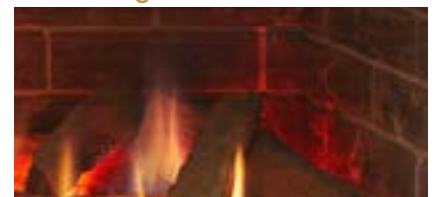

Accent Lights

Available on Ruby 30" and 35"