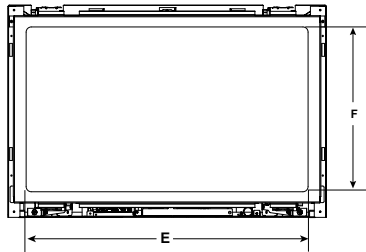

Left View

Front View

Top View

Right View

Dimensions are in inches and millimeters. Product information is not complete and is subject to change without notice. Product installation must adhere strictly to instructions shipped with product. We recommend measuring individual units at installation. NOTE: Combustible material should not cover the face. Refer to installation manual for detailed specifications on installing this product. Hearth & Home Technologies® reserves the right to update units periodically. Actual product appearance, including flame, may differ from product images.