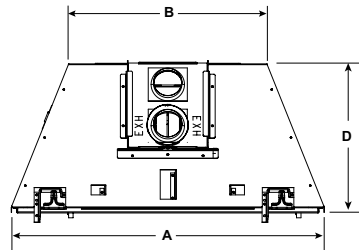

Technical Specifications

| MODEL | FRONT WIDTH (A) | | BACK WIDTH (B) | | HEIGHT (C) | | DEPTH (D) | | VIEWING AREA (E X F) | BTU/HR INPUT |
|------------|--------------------|---------------------|--------------------|--------------------|---------------------|---------------------|--------------------|---------------------|--|--------------|
| | UNIT | MIN FIREBOX OPENING | UNIT | MIN. OPEN | UNIT | MIN FIREBOX OPENING | UNIT | MIN FIREBOX OPENING | | |
| RUBY25IN | 26-1/8" (664mm) | 26-5/8" (676mm) | 14-5/8" (372mm) | 15-1/8" (384mm) | 17-1/16" (433mm) | 17-5/16" (439mm) | 14-1/2" (368mm) | 15" (381mm) | 22-1/2" X 12-7/16" (572mm X 316mm) | 27,000 |
| RUBY30IN | 31-1/8" (791mm) | 31-5/8" (803mm) | 19-5/8" (499mm) | 20-1/8" (511mm) | 20-3/4" (527mm) | 21" (533mm) | 14-1/2" (368mm) | 15" (381mm) | 27-1/2" X 15-15/16" (699mm X 405mm) | 32,700 |
| RUBY35IN | 36-1/8" (918mm) | 36-5/8" (930mm) | 24-5/8" (626mm) | 25-1/8" (638mm) | 24" (610mm) | 24-1/4" (616mm) | 14-1/2" (368mm) | 15" (381mm) | 32-1/2" X 19-3/8" (826mm X 492mm) | 35,000 |
| JASPER30IN | 31-1/8" (791mm) | 31-5/8" (803mm) | 19-5/8" (499mm) | 20-1/8" (511mm) | 20-3/4" (527mm) | 21" (533mm) | 14-1/2" (368mm) | 15" (381mm) | 27-1/2" X 15-15/16" (699mm X 405mm) | 30,000 |

Left View

Front View

Top View

Right View

Dimensions are in inches and millimeters. Product information is not complete and is subject to change without notice. Product installation must adhere strictly to instructions shipped with product. We recommend measuring individual units at installation. NOTE: Combustible material should not cover the face. Refer to installation manual for detailed specifications on installing this product. Hearth & Home Technologies® reserves the right to update units periodically. Actual product appearance, including flame, may differ from product images.