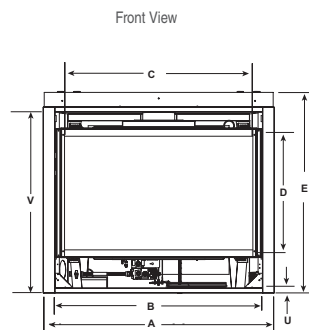

Heat-Zone® Kit – Draw heat from your fireplace to another room in your home.

SPECIFICATIONS

MODEL	FRONT WIDTH		REAR WIDTH		HEIGHT		DEPTH		GLASS SIZE	BTU/HR INPUT
	ACTUAL	FRAMING	ACTUAL	FRAMING	ACTUAL	FRAMING	ACTUAL	FRAMING		
QUARTZ32	36" [913mm]	37" [940mm]	25-3/4" [653]	37" [940mm]	34-3/8" [873mm]	34-3/4" [882mm]	16-5/16" [415mm]	16-1/4" [413mm]	27-3/16" x 18-1/16" [691mm x 459mm]	15,000 – 21,000 (NG)
QUARTZ36	41" [1041mm]	42" [1067mm]	30-3/4" [781mm]	42" [1067mm]	37-7/8" [962mm]	38-1/4" [972mm]	16-5/16" [415mm]	16-1/4" [413mm]	32-1/16" x 21-1/2" [814mm x 546mm]	17,000 – 24,000 (NG)
QUARTZ42	48" [1219mm]	49" [1245mm]	37-3/4" [959mm]	49" [1245mm]	39-9/16" [1005mm]	40-1/4" [1022mm]	16-5/16" [415mm]	16-1/4" [413mm]	39-1/16" x 23-9/16" [992mm x 599mm]	20,000 – 28,500 (NG)
QUARTZ PLATINUM 36	41" [1041mm]	42" [1067mm]	30-3/4" [781mm]	42" [1067mm]	37-7/8" [962mm]	38-1/4" [972mm]	16-5/16" [415mm]	16-1/4" [413mm]	32-1/16" x 21-1/2" [814mm x 546mm]	17,000 – 30,500 (NG)