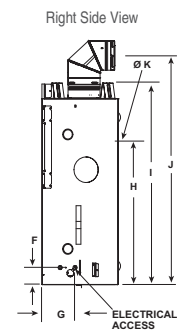

Power Vent

A fan-powered accessory with slim venting that can zigzag throughout your home, making it possible to install a gas fireplace virtually anywhere.

Heat Management Solutions

Fan – Move heat directly into the room for added comfort.

Heat-Zone® Kit – Draw heat from your fireplace to another room in your home.

SPECIFICATIONS

MODEL	FRONT WIDTH		REAR WIDTH		HEIGHT		DEPTH		GLASS SIZE	BTU/HR INPUT
	ACTUAL	FRAMING	ACTUAL	FRAMING	ACTUAL	FRAMING	ACTUAL	FRAMING		
QUARTZ32	36" [913mm]	37" [940mm]	25-3/4" [653]	37" [940mm]	34-3/8" [873mm]	34-3/4" [882mm]	16-5/16" [415mm]	16-1/4" [413mm]	27-3/16" x 18-1/16" [691mm x 459mm]	15,000 – 21,000 (NG)
QUARTZ36	41" [1041mm]	42" [1067mm]	30-3/4" [781mm]	42" [1067mm]	37-7/8" [962mm]	38-1/4" [972mm]	16-5/16" [415mm]	16-1/4" [413mm]	32-1/16" x 21-1/2" [814mm x 546mm]	17,000 – 24,000 (NG)
QUARTZ42	48" [1219mm]	49" [1245mm]	37-3/4" [959mm]	49" [1245mm]	39-9/16" [1005mm]	40-1/4" [1022mm]	16-5/16" [415mm]	16-1/4" [413mm]	39-1/16" x 23-9/16" [992mm x 599mm]	20,000 – 28,500 (NG)
QUARTZ PLATINUM 36	41" [1041mm]	42" [1067mm]	30-3/4" [781mm]	42" [1067mm]	37-7/8" [962mm]	38-1/4" [972mm]	16-5/16" [415mm]	16-1/4" [413mm]	32-1/16" x 21-1/2" [814mm x 546mm]	17,000 – 30,500 (NG)