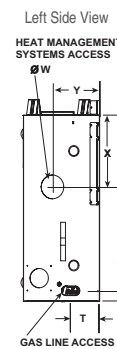

ACCESSORIES & OPTIONS NOT SHOWN

Mantel Systems

Visit majesticproducts.com for a variety of options and additional information on mantel systems, shelves and stone surrounds.

Power Vent

A fan-powered accessory with slim venting that can zigzag throughout your home, making it possible to install a gas fireplace virtually anywhere.

Heat Management Solutions

Fan – Move heat directly into the room for added comfort.

Heat-Zone® Kit – Draw heat from your fireplace to another room in your home.

SPECIFICATIONS

MODEL	FRONT WIDTH		REAR WIDTH		HEIGHT		DEPTH		GLASS SIZE	BTU/HR INPUT
	ACTUAL	FRAMING	ACTUAL	FRAMING	ACTUAL	FRAMING	ACTUAL	FRAMING		
QUARTZ32	36" [913mm]	37" [940mm]	25-3/4" [653]	37" [940mm]	34-3/8" [873mm]	34-3/4" [882mm]	16-5/16" [415mm]	16-1/4" [413mm]	27-3/16" x 18-1/16" [691mm x 459mm]	15,000 – 21,000 (NG)
QUARTZ36	41" [1041mm]	42" [1067mm]	30-3/4" [781mm]	42" [1067mm]	37-7/8" [962mm]	38-1/4" [972mm]	16-5/16" [415mm]	16-1/4" [413mm]	32-1/16" x 21-1/2" [814mm x 546mm]	17,000 – 24,000 (NG)
QUARTZ42	48" [1219mm]	49" [1245mm]	37-3/4" [959mm]	49" [1245mm]	39-9/16" [1005mm]	40-1/4" [1022mm]	16-5/16" [415mm]	16-1/4" [413mm]	39-1/16" x 23-9/16" [992mm x 599mm]	20,000 – 28,500 (NG)
QUARTZ PLATINUM 36	41" [1041mm]	42" [1067mm]	30-3/4" [781mm]	42" [1067mm]	37-7/8" [962mm]	38-1/4" [972mm]	16-5/16" [415mm]	16-1/4" [413mm]	32-1/16" x 21-1/2" [814mm x 546mm]	17,000 – 30,500 (NG)

MODEL	A	B	C	D	E	F	G	H	I	J	K	L	M	N	O	P	Q	R	S	T	U	V	W	X	Y
QUARTZ32	36" [914mm]	31-1/8" [791mm]	27-3/16" [691mm]	18-1/16" [459mm]	34-1/16" [865mm]	3-9/16" [90mm]	6-7/8" [175mm]	23-3/8" [594mm]	34-3/8" [873mm]	36-7/16" [926mm]	8" [203mm]	8-13/16" [224mm]	16-5/16" [414mm]	1/2" [13mm]	25-3/4" [654mm]	12-7/8" [327mm]	15-7/8" [403mm]	6-5/8" [168mm]	2-3/16" [56mm]	6" [152mm]	1" [25mm]	30-1/16" [764mm]	5" [127mm]	14" [356mm]	9-1/8" [232mm]
QUARTZ36	41" [1041mm]	36-1/8" [918mm]	32-1/16" [814mm]	21-1/2" [546mm]	37-5/8" [956mm]	3-9/16" [90mm]	6-7/8" [175mm]	26-7/8" [683mm]	37-7/8" [962mm]	39-15/16" [1014mm]	8" [203mm]	8-13/16" [224mm]	16-5/16" [414mm]	1/2" [13mm]	30-3/4" [781mm]	15-3/8" [391mm]	15-7/8" [403mm]	6-5/8" [168mm]	2-3/16" [56mm]	6" [152mm]	1" [25mm]	33-9/16" [853mm]	5" [127mm]	14" [356mm]	9-1/8" [232mm]
QUARTZ42	48" [1219mm]	43" [1092mm]	39-1/16" [992mm]	23-9/16" [599mm]	39-9/16" [1005mm]	3-9/16" [90mm]	6-7/8" [175mm]	28-7/8" [733mm]	39-7/8" [1013mm]	41-15/16" [1065mm]	8" [203mm]	8-13/16" [224mm]	16-5/16" [414mm]	1/2" [13mm]	37-3/4" [959mm]	18-7/8" [479mm]	15-7/8" [403mm]	6-5/8" [168mm]	2-3/16" [56mm]	6" [152mm]	1" [25mm]	39-9/16" [903mm]	5" [127mm]	14" [356mm]	9-1/8" [232mm]
QUARTZ PLATINUM 36	41" [1041mm]	36-1/8" [918mm]	32-1/16" [814mm]	21-1/2" [546mm]	37-5/8" [956mm]	3-9/16" [90mm]	6-7/8" [175mm]	26-7/8" [683mm]	37-7/8" [962mm]	39-15/16" [1014mm]	8" [203mm]	8-13/16" [224mm]	16-5/16" [414mm]	1/2" [13mm]	30-3/4" [781mm]	15-3/8" [391mm]	15-7/8" [403mm]	6-5/8" [168mm]	2-3/16" [56mm]	6" [152mm]	1" [25mm]	33-9/16" [853mm]	5" [127mm]	14" [356mm]	9-1/8" [232mm]

EnerGuide (CSA P.4.1-15) Efficiencies

EnerGuide is the official Government of Canada mark associated with the labelling and rating of the energy consumption or energy efficiency of specific products.

QUARTZ 32	QUARTZ 36	QUARTZ PLATINUM 36	QUARTZ 42
56.0% (NG) 54.1% (LP)	50.7% (NG) 51.1% (LP)	54.9% (NG) 58.3% (LP)	61.3% (NG) 60.5% (LP)

TECHNOLOGY

IntelliFire Touch® Ignition System

IntelliFire Touch is our most advanced intermittent-pilot ignition (IPI) system, making operating your appliance simple, smart and safe. Select from the IntelliFire app, touchscreen remote or wireless wall switch for the solution that fits your life.

Direct Vent Technology

Direct Vent fireplaces remove 100% of combustion exhaust and odors from your space. These sealed fireplaces provide optimal heat, conserve energy and ensure clean indoor air quality.