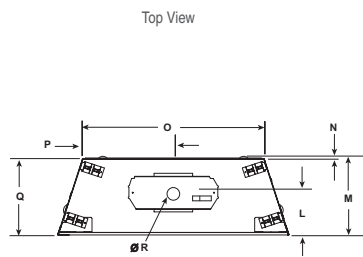

Heat-Zone® Kit – Draw heat from your fireplace to another room in your home.

SPECIFICATIONS

MODEL	FRONT WIDTH		REAR WIDTH		HEIGHT		DEPTH		GLASS SIZE	BTU/HR INPUT
	ACTUAL	FRAMING	ACTUAL	FRAMING	ACTUAL	FRAMING	ACTUAL	FRAMING		
QUARTZ32	36" [913mm]	37" [940mm]	25-3/4" [653]	37" [940mm]	34-3/8" [873mm]	34-3/4" [882mm]	16-5/16" [415mm]	16-1/4" [413mm]	27-3/16" x 18-1/16" [691mm x 459mm]	15,000 – 21,000 (NG)
QUARTZ36	41" [1041mm]	42" [1067mm]	30-3/4" [781mm]	42" [1067mm]	37-7/8" [962mm]	38-1/4" [972mm]	16-5/16" [415mm]	16-1/4" [413mm]	32-1/16" x 21-1/2" [814mm x 546mm]	17,000 – 24,000 (NG)
QUARTZ42	48" [1219mm]	49" [1245mm]	37-3/4" [959mm]	49" [1245mm]	39-9/16" [1005mm]	40-1/4" [1022mm]	16-5/16" [415mm]	16-1/4" [413mm]	39-1/16" x 23-9/16" [992mm x 599mm]	20,000 – 28,500 (NG)
QUARTZ PLATINUM 36	41" [1041mm]	42" [1067mm]	30-3/4" [781mm]	42" [1067mm]	37-7/8" [962mm]	38-1/4" [972mm]	16-5/16" [415mm]	16-1/4" [413mm]	32-1/16" x 21-1/2" [814mm x 546mm]	17,000 – 30,500 (NG)