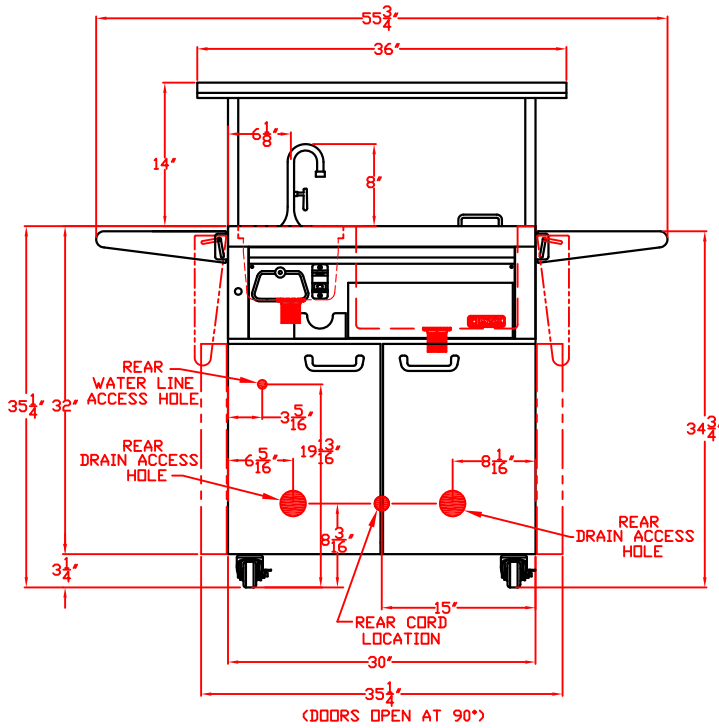

LYNX COCKTAIL PRO
FREESTANDING
CS30F-1
LYNX SERVING SHELF
CSPS
WITH DIMENSIONS

SHELF REMOVED ON THIS VIEW

TOP VIEW

FRONT VIEW

SIDE VIEW