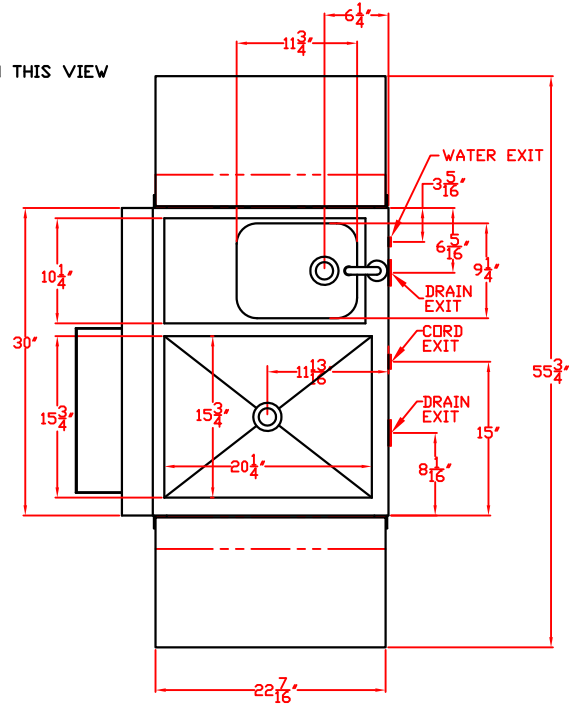

LYNX COCKTAIL PRO
FREESTANDING
CS30F-1
LYNX SERVING SHELF
CSPS
WITH DIMENSIONS

SHELF REMOVED ON THIS VIEW

TOP VIEW

FRONT VIEW

SIDE VIEW