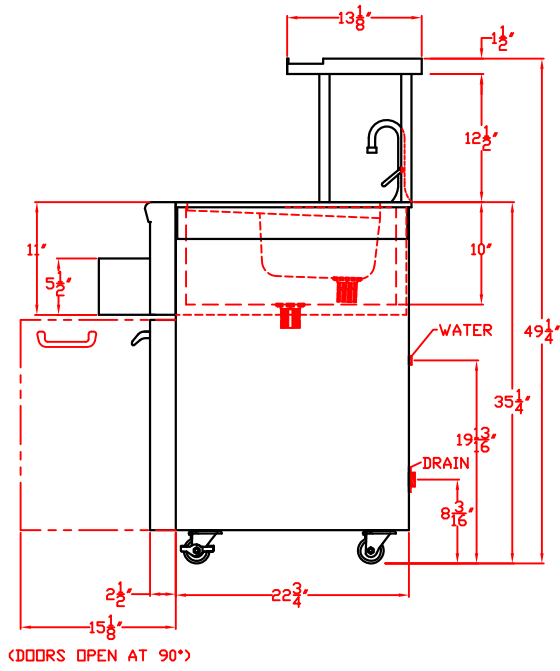

LYNX COCKTAIL PRO
FREESTANDING
CS30F-1
LYNX SERVING SHELF
CSPS
WITH DIMENSIONS

SHELF REMOVED ON THIS VIEW

TOP VIEW

FRONT VIEW

SIDE VIEW