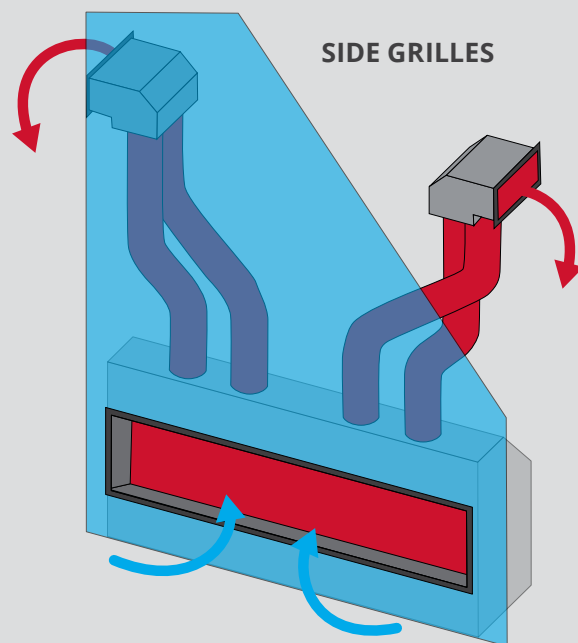

TOP HIDDEN VALANCE

NO ELECTRICITY REQUIRED

Heatshift circulates heat naturally using gravity and Valor product ingenuity—no need for a fan or electricity. No power—not a problem for a Valor.

DESIGN FLEXIBILITY

Run standard finishing materials right up to the fireplace surround, including drywall, wood, tile and stone. Install mantels lower than usual at a one-to-one ratio of depth to height from the fireplace surround.

CONSTRUCTION MADE EASY

Unlike many competing products, Valor fully ducts HeatShift for clean, safe air quality. HeatShift is built and designed in North America for North American homes, meeting building code requirements.