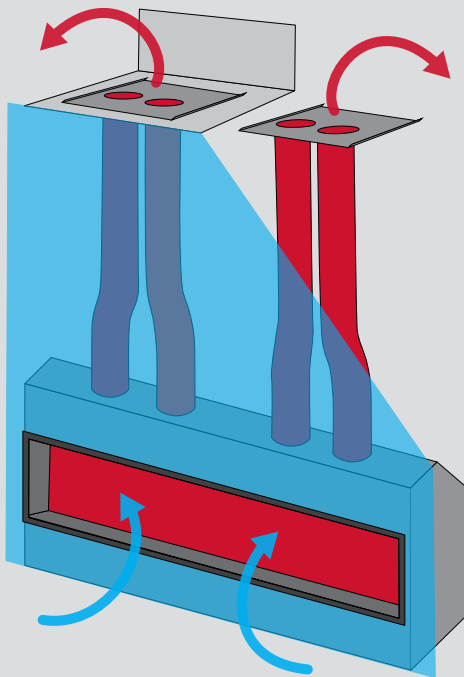

TOP HIDDEN VALANCE

NO ELECTRICITY REQUIRED

Heatshift circulates heat naturally using gravity and Valor product ingenuity—no need for a fan or electricity. No power—not a problem for a Valor.

DESIGN FLEXIBILITY

Run standard finishing materials right up to the fireplace surround, including drywall, wood, tile and stone. Install mantels lower than usual at a one-to-one ratio of depth to height from the fireplace surround.

CONSTRUCTION MADE EASY

Unlike many competing products, Valor fully ducts HeatShift for clean, safe air quality. HeatShift is built and designed in North America for North American homes, meeting building code requirements.