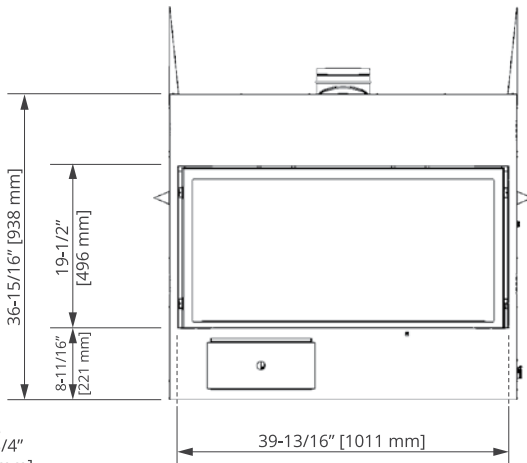

DIMENSIONS

FRONT VIEW

ALWAYS REFER TO THE
INSTALLATION MANUAL FOR
COMPLETE INSTRUCTIONS.
valorfireplaces.com/manuals

OWNER

INSTALLER