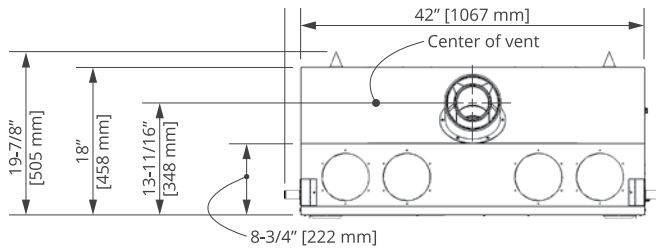

DIMENSIONS

TOP VIEW