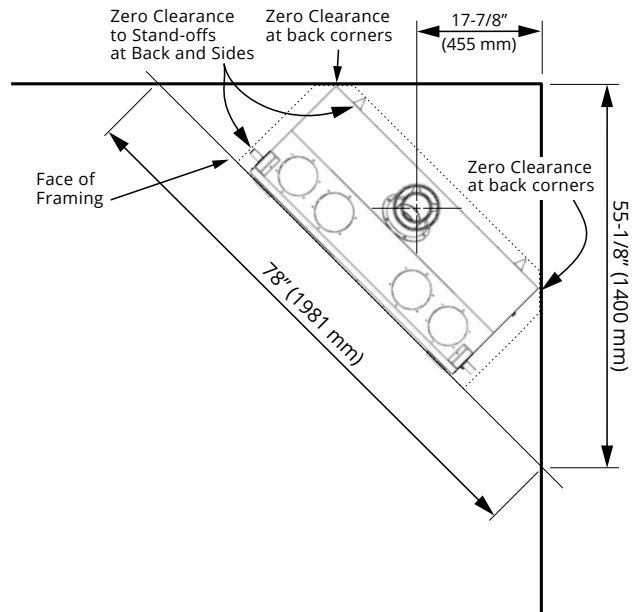

VALOR 10: APP

The Valor 10 remote pairs with the Valor 10 App so you can control your fireplace with your smartphone. To find out more, go to valorfireplaces.com/valor10

DIMENSIONS

TOP VIEW

CORNER VIEW

LEFT VIEW