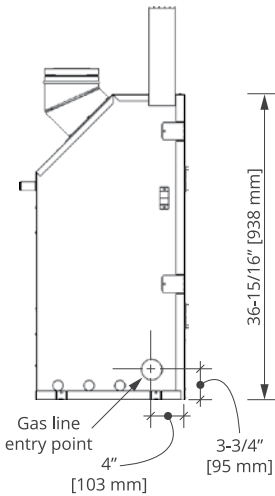

VALOR 10: APP

The Valor 10 remote pairs with the Valor 10 App so you can control your fireplace with your smartphone. To find out more, go to valorfireplaces.com/valor10

DIMENSIONS

TOP VIEW

CORNER VIEW

LEFT VIEW