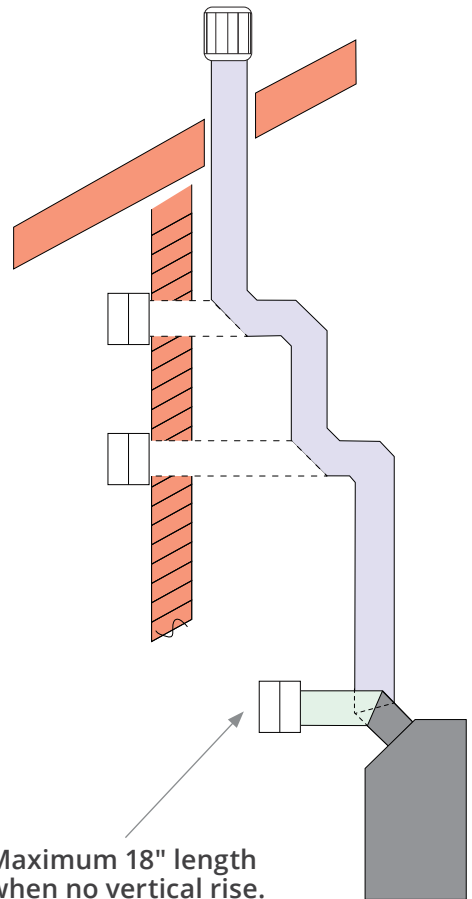

ALWAYS REFER TO THE
INSTALLATION MANUAL FOR
COMPLETE INSTRUCTIONS.
valorfireplaces.com/manuals

OWNER

INSTALLER