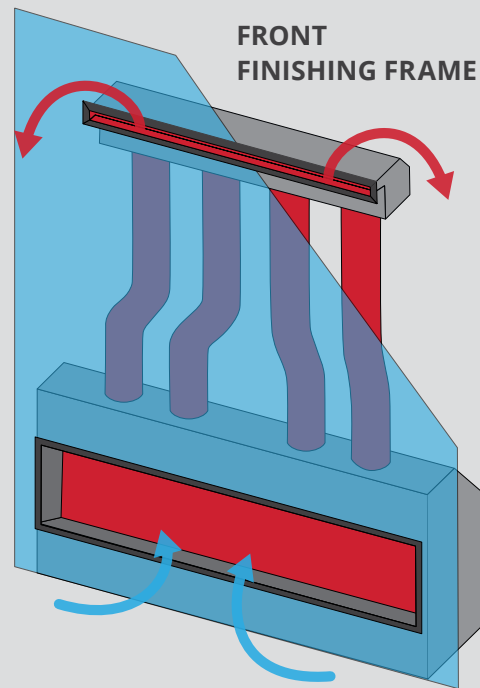

HEATSHIFT IS REQUIRED WITH THE LT1.

Choose from three HeatShift options, including front, side and top (hidden) outlet positions:

- The front finishing frame comes in three lengths: 30", 38" and 48".
- The side grilles offers a redirect of the heat to different areas of the room.
- The valance is discretely hidden near the top of the wall—architectural in style.

Whatever your choice, we have a HeatShift solution for you.