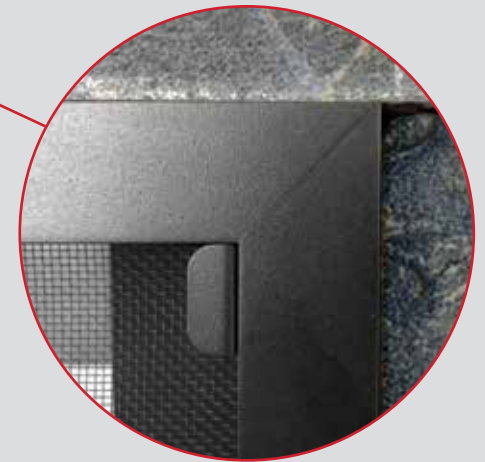

Sits flush with wall and fireplace screen.

LIGHT OFF

1" ADJUSTABLE TRIM (2575LFB)

Covers rough wall edges.

Fireplace screen frame sits proud of wall.

3 TRIM

The LT1 offers two types of framing: the Clean Install kit and the 1" Adjustable Trim. Ask your Valor dealer which trim will work best with your renovation.