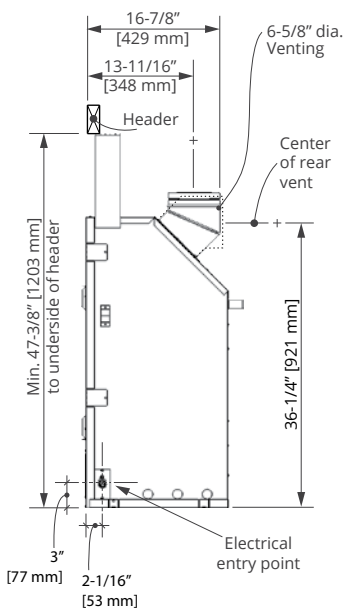

DIMENSIONS

RIGHT VIEW

ALWAYS REFER TO THE
INSTALLATION MANUAL FOR
COMPLETE INSTRUCTIONS.
valorfireplaces.com/manuals

OWNER

INSTALLER