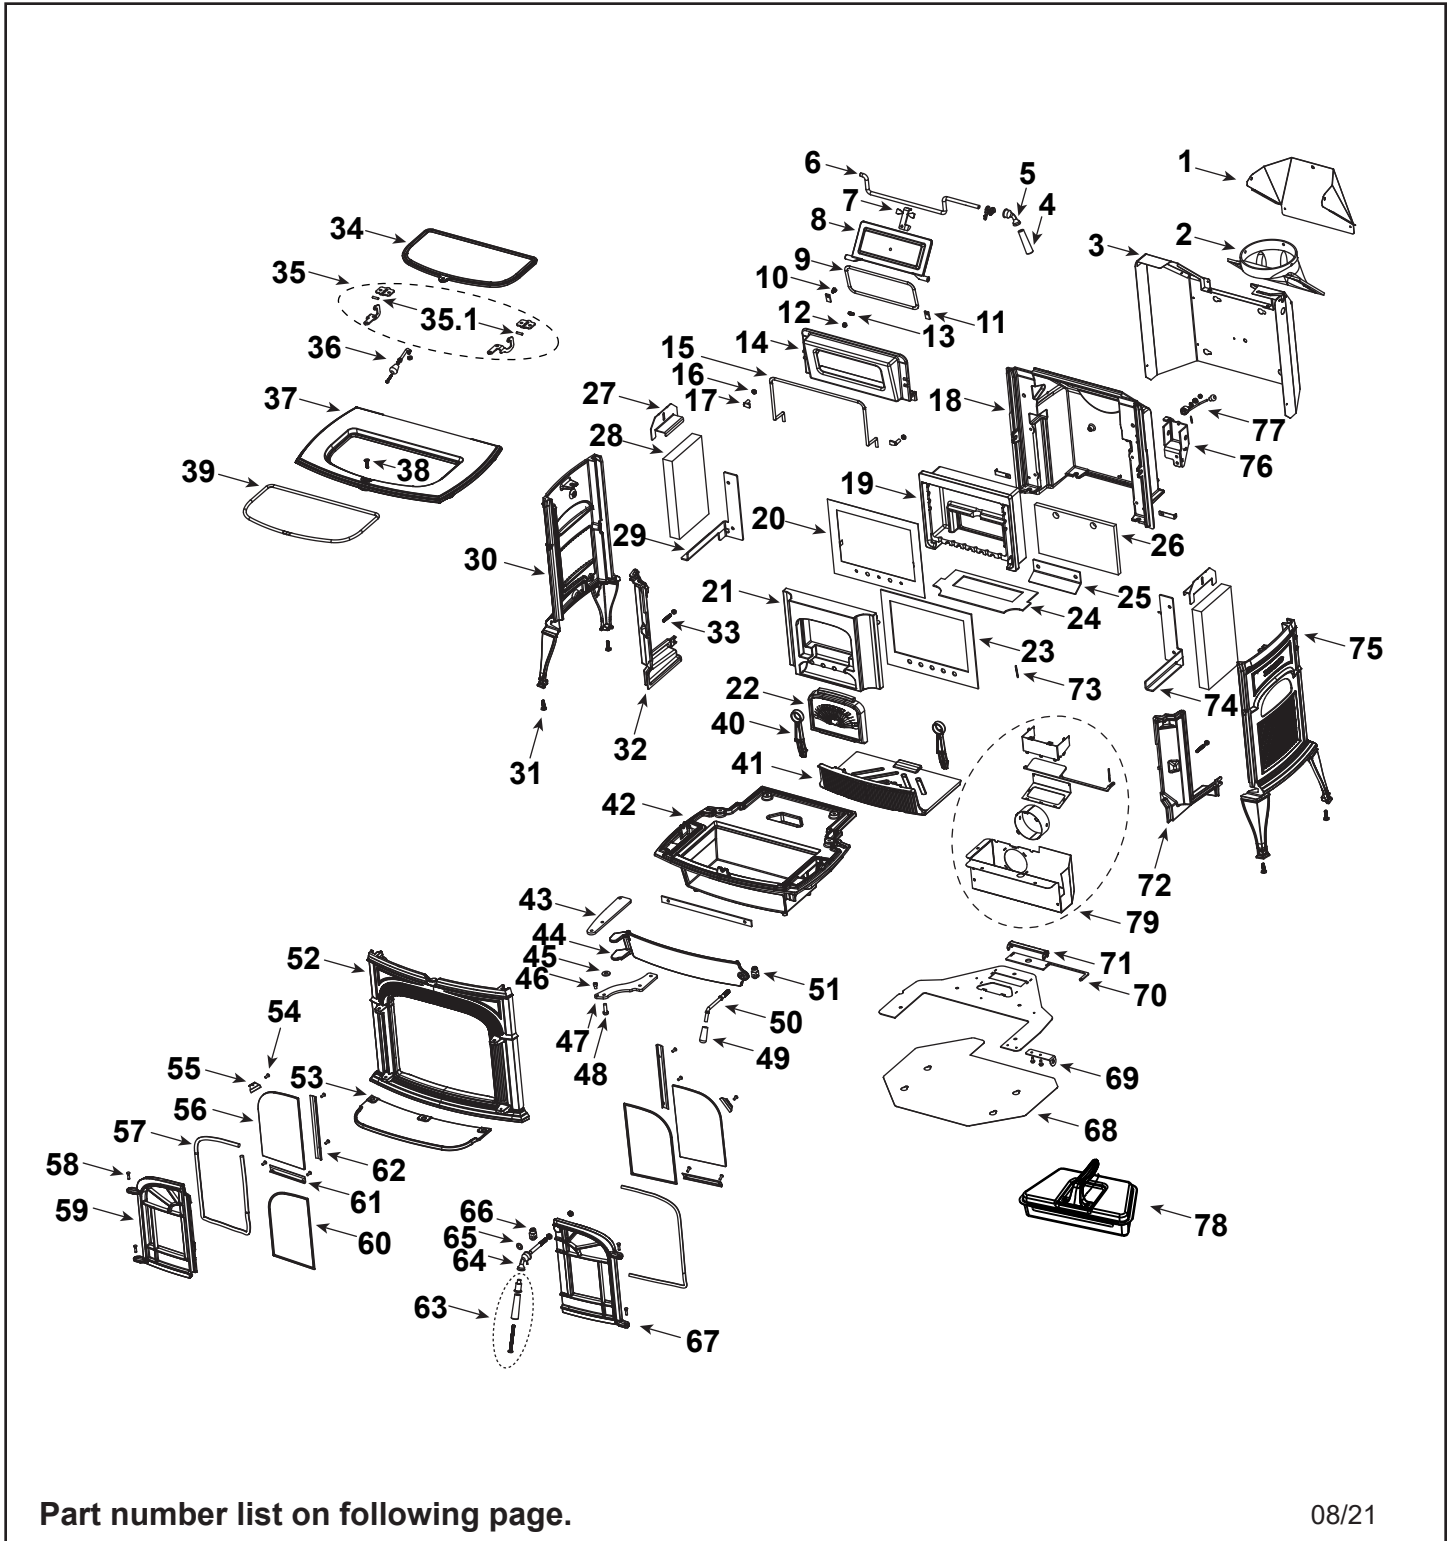

- 0002115 (Classic Black)
- 0002116 (Biscuit)
- 0002117 (Majolica Brown)
- 0002118 (Bordeaux)
- 0002119 (Twilight)
- 0002115T (Classic Black w/Transition Doors)

IMPORTANT: THIS IS DATED INFORMATION. Parts must be ordered from a dealer or distributor. **Hearth and Home Technologies does not sell directly to consumers.** Provide model number and serial number when requesting service parts from your dealer or distributor.