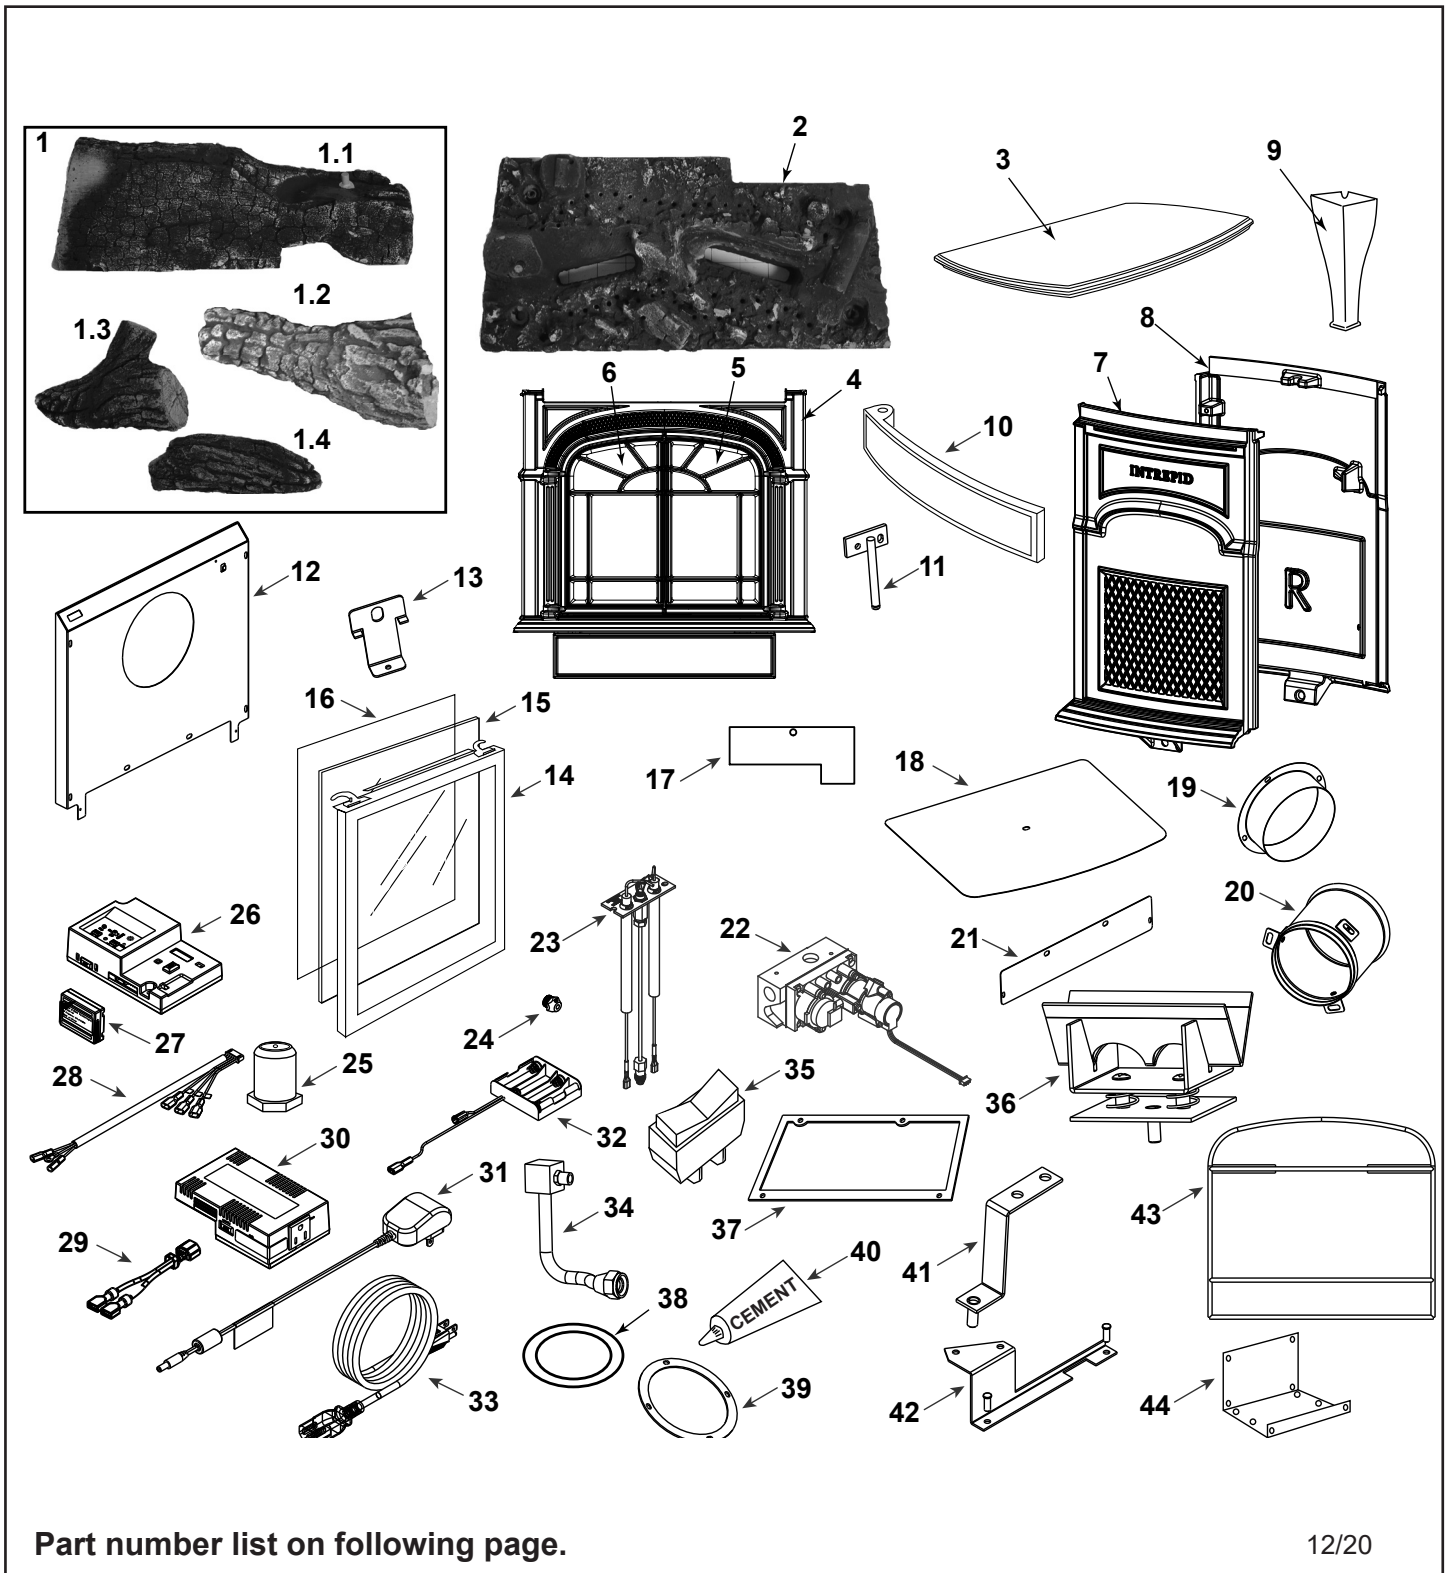

INDVR-IFT-CB (Classic Black)

INDVR-IFT-BD (Bordeaux)

Part number list on following page.

IMPORTANT: THIS IS DATED INFORMATION. Parts must be ordered from a dealer or distributor. **Hearth and Home Technologies does not sell directly to consumers.** Provide model number and serial number when requesting service parts from your dealer or distributor.

**Stocked
at Depot**

ITEM	DESCRIPTION	COMMENTS	PART NUMBER	
1	Log Set, Complete		20012552	
1.1	Log, Rear	No longer available, Must order complete assembly	20013111	
1.2	Log, Right		20012549	
1.3	Log, Left		20013112	
1.4	Log, Top		20013113	
2	Burner Assembly		20012906	Y
3	Top	Classic Black	30003930A	
		Bordeaux	30006762A	
4	Front, Operable Door	Classic Black	30003931A	
		Bordeaux	30006763A	
5	Door, Right	Classic Black	30003933A	
		Bordeaux	30006765A	
6	Door, Left	Classic Black	30003932A	
		Bordeaux	30006764A	
7	End, Left	Classic Black	30003934A	
		Bordeaux	30006760A	
8	End, Right	Classic Black	30003935A	
		Bordeaux	30006761A	
9	Leg	Classic Black	1306333A	
		Bordeaux	30006716A	
10	Door, Control		30003945A	
11	Hinge, Control Door		1601670	
12	Rear Shroud Assembly		SRV30007473	
13	Clip, Rear Shroud		30004002A	
14	Glass Frame		30004068	
15	Glass		30004067	Y
16	Gasket, Glass	Medium Knit, 10 FT	1203702K	
17	Restrictor Plate		SRV4604-114	
18	Heat Shield Top		30004128	
19	Collar, Duravent		30004131	
20	Starter, 4 Inch		30004130	Y
21	Fan Cover Shroud		30004014	
22	Valve	NG	2166-302	Y
		Propane	2166-303	Y
23	Pilot Assembly	NG	SRV4602-300	Y
	Pilot Orifice	NG	SRV593-528	Y
		Propane	SRV4602-301	Y
24	Orifice Hood, #49/.073	NG	SRV4604-317	
25	Orifice Hood, #56/.0465	LP	30000336	