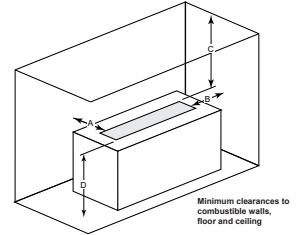

Interior Styles

Traditional

Herringbone

PLAZA

Model	Length	Width	Depth	Viewing Area	BTU/hr Input
Plaza-24"	24" [610]	5-3/8" [137]	5-3/8" [137]	24" x 5-3/8" [613 x 137]	32,000

Side View

Clearance to Combustibles

Appliance enclosure must be made entirely of non-combustible materials

	A	B
Starter Kit	26" (660 mm)	24" (610mm)
Starter Kit + 1 Extension	50" (1,270mm)	48" (1,219mm)
Starter Kit + 2 Extensions	74" (1,880mm)	72" (1,829mm)
Starter Kit + 3 Extensions	98" (2,489mm)	96" (2,438mm)
Starter Kit + 4 Extensions	122" (3,099mm)	120" (3,048mm)