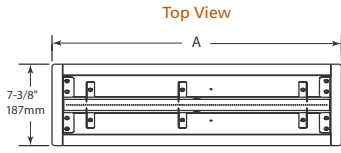

Interior Styles

Traditional

Herringbone

PLAZA

Model	Length	Width	Depth	Viewing Area	BTU/hr Input
Plaza-24"	24" [610]	5-3/8" [137]	5-3/8" [137]	24" x 5-3/8" [613 x 137]	32,000

Side View

Clearance to Combustibles

Appliance enclosure must be made entirely of non-combustible materials

	A	B
Starter Kit	26" (660 mm)	24" (610mm)
Starter Kit + 1 Extension	50" (1,270mm)	48" (1,219mm)
Starter Kit + 2 Extensions	74" (1,880mm)	72" (1,829mm)
Starter Kit + 3 Extensions	98" (2,489mm)	96" (2,438mm)
Starter Kit + 4 Extensions	122" (3,099mm)	120" (3,048mm)