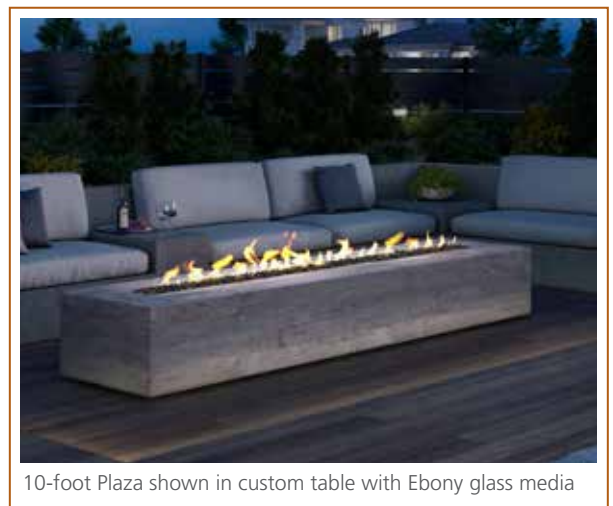

Optional features

- Coffee table framing kit
- Glass wind shield
- Stainless steel cover

10-foot Plaza shown in custom table with Ebony glass media

Media