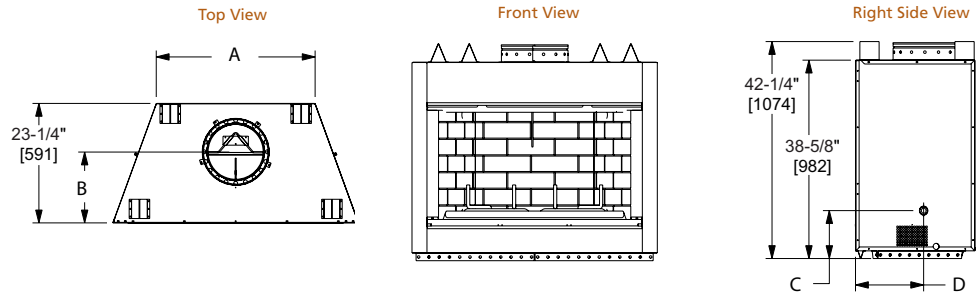

MONTANA

Model	Front Width		Back Width		Height		Depth		Viewing Area
	Unit	Framing	Unit	Framing	Unit	Framing	Unit	Framing	
Montana-36"	42" [1067]	43" [1091]	25" [635]	43" [1091]	42-1/4" [1073]	42-3/8" [1076]	23-1/4" [591]	24-1/8" [613]	36" x 23-1/2" [915 x 597]
Montana-42"	48" [1219]	49" [1246]	31" [787]	49" [1246]	42-1/4" [1073]	42-3/8" [1076]	23-1/4" [591]	24-1/8" [613]	42" x 23-1/2" [1067 x 597]

Drawings to the right represent the 36" and 42" combined.

MODEL	Montana-36"	Montana-42"
A	25" [786]	31" [786]
B	13-7/8" [352]	14" [356]
C	9-1/2" [241]	9-1/2" [241]
D	13-1/4" [337]	14" [356]