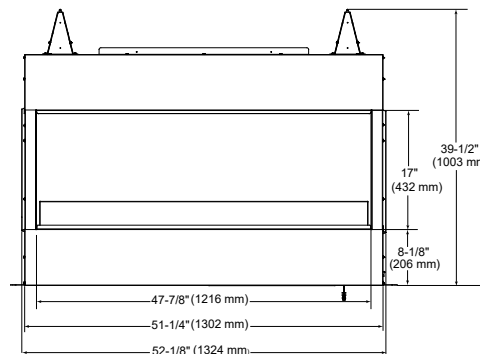

Interior Styles

Traditional

Herringbone

PLAZA

Model	Length	Width	Depth	Viewing Area	BTU/hr Input
Plaza-24"	24" [610]	5-3/8" [137]	5-3/8" [137]	24" x 5-3/8" [613 x 137]	32,000

Side View

Clearance to Combustibles

	A	B	C	D	E
in	17	17	45	8	8
mm	432	432	1143	203	203

LANAI

Model	Front Width (A)		Height (B)		Depth (C)		Viewing Area (D x E)	BTU/hr Input
	Unit	Framing	Unit	Framing	Unit	Framing		
Lanai 48"	52-1/8" [1324]	52-3/4" [1340]	39-1/2" [1003]	39-3/4" [1009]	13-3/8" [340]	13-3/8" [340]	47-7/8" x 17" [1216 x 432]	55,000
Lanai 60"	64-1/8" [1629]	64-3/4" [1645]	39-1/2" [1003]	39-3/4" [1009]	13-3/8" [340]	13-3/8" [340]	60" x 17" [1524 x 432]	65,000

Front View

Side View

LANAI SEE-THROUGH

Model	Width		Height		Depth		Viewing Area	BTU/hr Input
	Unit	Framing	Unit	Framing	Unit	Framing		
Lanai See-Through 48"	52-1/8" [1324]	52-1/8" [1324]	39-1/2" [1003]	39-3/4" [1009]	13" [330]	11-5/8" [295]	47-7/8" x 17" [1216 x 432]	55,000

Front View

Side View

FIRE FEATURE SPECIFICATIONS

COURTYARD

Model	Front Width		Back Width		Height		Depth		Viewing Area
	Unit	Framing	Unit	Framing	Unit	Framing	Unit	Framing	
Courtyard-36"	41-3/4" [1060]	43-1/2" [1105]	31-1/2" [800]	43-1/2" [1105]	44" [1118]	44-1/8" [1121]	18" [457]	18-1/8" [459]	36" x 30-3/4" [914 x 781]
Courtyard-42"	47-3/4" [1213]	49-1/2" [1257]	37-1/2" [953]	49-1/2" [1257]	44" [1118]	44-1/8" [1121]	18" [457]	18-1/8" [459]	42" x 30-3/4" [1067 x 781]