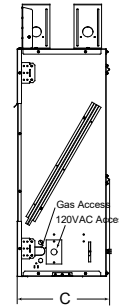

Appliance enclosure must be made entirely of non-combustible materials

	A	B
Starter Kit	26" (660 mm)	24" (610mm)
Starter Kit + 1 Extension	50" (1,270mm)	48" (1,219mm)
Starter Kit + 2 Extensions	74" (1,880mm)	72" (1,829mm)
Starter Kit + 3 Extensions	98" (2,489mm)	96" (2,438mm)
Starter Kit + 4 Extensions	122" (3,099mm)	120" (3,048mm)

	A	B	C	D	E
in	17	17	45	8	8
mm	432	432	1143	203	203

LANAI

Model	Front Width (A)		Height (B)		Depth (C)		Viewing Area (D x E)	BTU/hr Input
	Unit	Framing	Unit	Framing	Unit	Framing		
Lanai 48"	52-1/8" [1324]	52-3/4" [1340]	39-1/2" [1003]	39-3/4" [1009]	13-3/8" [340]	13-3/8" [340]	47-7/8" x 17" [1216 x 432]	55,000
Lanai 60"	64-1/8" [1629]	64-3/4" [1645]	39-1/2" [1003]	39-3/4" [1009]	13-3/8" [340]	13-3/8" [340]	60" x 17" [1524 x 432]	65,000

Front View

Side View

LANAI SEE-THROUGH

Model	Width		Height		Depth		Viewing Area	BTU/hr Input
	Unit	Framing	Unit	Framing	Unit	Framing		
Lanai See-Through 48"	52-1/8" [1324]	52-1/8" [1324]	39-1/2" [1003]	39-3/4" [1009]	13" [330]	11-5/8" [295]	47-7/8" x 17" [1216 x 432]	55,000