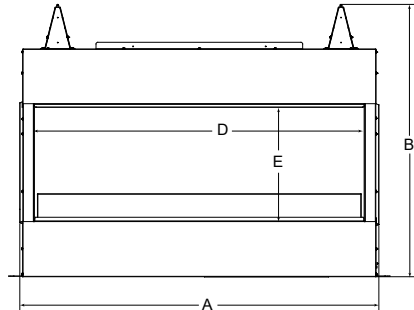

LANAI

Model	Front Width (A)		Height (B)		Depth (C)		Viewing Area (D x E)	BTU/hr Input
	Unit	Framing	Unit	Framing	Unit	Framing		
Lanai 48"	52-1/8" [1324]	52-3/4" [1340]	39-1/2" [1003]	39-3/4" [1009]	13-3/8" [340]	13-3/8" [340]	47-7/8" x 17" [1216 x 432]	55,000
Lanai 60"	64-1/8" [1629]	64-3/4" [1645]	39-1/2" [1003]	39-3/4" [1009]	13-3/8" [340]	13-3/8" [340]	60" x 17" [1524 x 432]	65,000

Front View