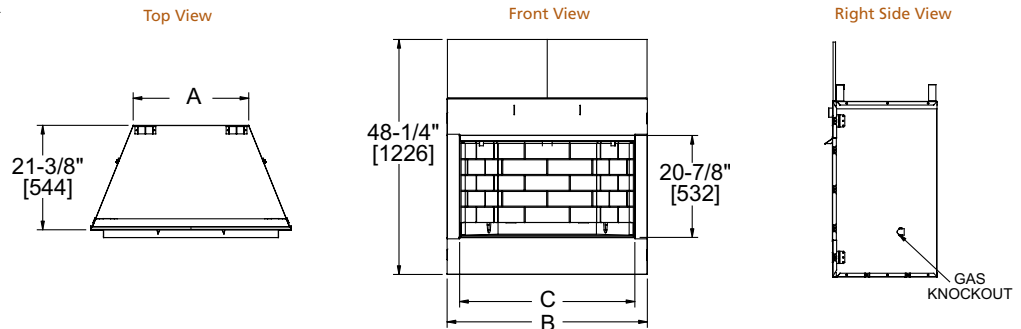

VILLA GAS

Model	Front Width		Back Width		Height		Depth		Viewing Area	BTU/hr Input
	Unit	Framing	Unit	Framing	Unit	Framing	Unit	Framing		
Villa Gas 36"	41" [1041]	42" [1067]	23-3/4" [603]	42" [1067]	39-1/2" [1003]	39-3/4" [1010]	21-3/8" [544]	21-1/2" [546]	36" x 20-7/8" [914 x 532]	40,000 (NG), 40,000 (LP)
Villa Gas 42"	47" [1194]	48" [1219]	29-3/4" [756]	48" [1219]	39-1/2" [1003]	39-3/4" [1010]	21-3/8" [544]	21-1/2" [546]	42" x 20-7/8" [1067 x 532]	42,000 (NG), 42,000 (LP)

Drawings to the right represent the 36" and 42" combined.

MODEL	Villa Gas 36"	Villa Gas 42"
A	23-3/4" [603]	29-3/4" [756]
B	41-1/8" [1045]	47-1/8" [1197]
C	36" [914]	42" [1067]