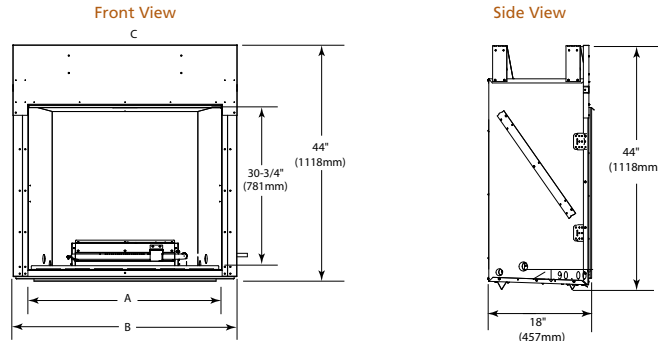

FIRE FEATURE SPECIFICATIONS

COURTYARD

Model	Front Width		Back Width		Height		Depth		Viewing Area
	Unit	Framing	Unit	Framing	Unit	Framing	Unit	Framing	
Courtyard-36"	41-3/4" [1060]	43-1/2" [1105]	31-1/2" [800]	43-1/2" [1105]	44" [1118]	44-1/8" [1121]	18" [457]	18-1/8" [459]	36" x 30-3/4" [914 x 781]
Courtyard-42"	47-3/4" [1213]	49-1/2" [1257]	37-1/2" [953]	49-1/2" [1257]	44" [1118]	44-1/8" [1121]	18" [457]	18-1/8" [459]	42" x 30-3/4" [1067 x 781]

Drawings to the right represent the 36" and 42" combined.

MODEL	Courtyard-36"	Courtyard-42"
A	36" [914]	42" [1067]
B	41-3/4" [1060]	47-3/4" [1213]
C (back width)	31-1/2" [800]	37-1/2" [953]