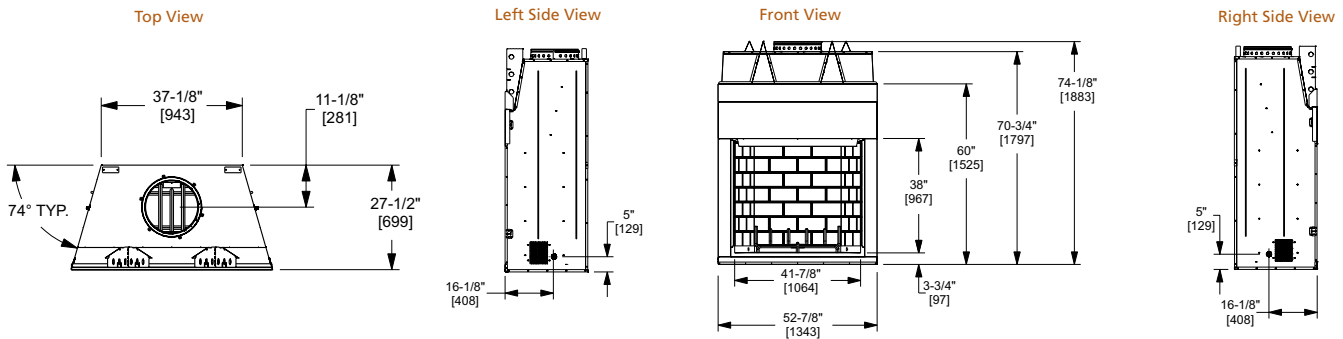

Model	Front Width		Back Width		Height		Depth		Viewing Area
	Unit	Framing	Unit	Framing	Unit	Framing	Unit	Framing	
Montana-36"	42" [1067]	43" [1091]	25" [635]	43" [1091]	42-1/4" [1073]	42-3/8" [1076]	23-1/4" [591]	24-1/8" [613]	36" x 23-1/2" [915 x 597]
Montana-42"	48" [1219]	49" [1246]	31" [787]	49" [1246]	42-1/4" [1073]	42-3/8" [1076]	23-1/4" [591]	24-1/8" [613]	42" x 23-1/2" [1067 x 597]

Drawings to the right represent the 36" and 42" combined.

MODEL	Montana-36"	Montana-42"
A	25" [786]	31" [786]
B	13-7/8" [352]	14" [356]
C	9-1/2" [241]	9-1/2" [241]
D	13-1/4" [337]	14" [356]

CASTLEWOOD

Model	Front Width		Back Width		Height		Depth		Viewing Area
	Unit	Framing	Unit	Framing	Unit	Framing	Unit	Framing	
Castlewood-42"	52-7/8" [1343]	53-7/8" [1368]	37-1/8" [943]	40-1/8" [1019]	74-1/8" [1883]	74-1/2" [1892]	27-1/2" [699]	28-1/2" [724]	41-7/8" x 38" [1063 x 965]