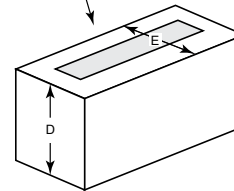

Interior Styles

Traditional

Herringbone

PLAZA

Model	Length	Width	Depth	Viewing Area	BTU/hr Input
Plaza-24"	24" [610]	5-3/8" [137]	5-3/8" [137]	24" x 5-3/8" [613 x 137]	32,000

Side View

Clearance to Combustibles

Appliance enclosure must be made entirely of non-combustible materials

	A	B
Starter Kit	26" (660 mm)	24" (610mm)
Starter Kit + 1 Extension	50" (1,270mm)	48" (1,219mm)
Starter Kit + 2 Extensions	74" (1,880mm)	72" (1,829mm)
Starter Kit + 3 Extensions	98" (2,489mm)	96" (2,438mm)
Starter Kit + 4 Extensions	122" (3,099mm)	120" (3,048mm)