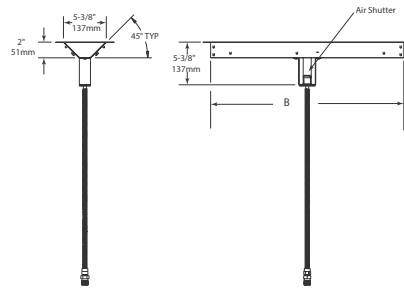

Interior Styles

Traditional

Herringbone

PLAZA

Model	Length	Width	Depth	Viewing Area	BTU/hr Input
Plaza-24"	24" [610]	5-3/8" [137]	5-3/8" [137]	24" x 5-3/8" [613 x 137]	32,000

Side View

Clearance to Combustibles

Appliance enclosure must be made entirely of non-combustible materials

	A	B
Starter Kit	26" (660 mm)	24" (610mm)
Starter Kit + 1 Extension	50" (1,270mm)	48" (1,219mm)
Starter Kit + 2 Extensions	74" (1,880mm)	72" (1,829mm)
Starter Kit + 3 Extensions	98" (2,489mm)	96" (2,438mm)
Starter Kit + 4 Extensions	122" (3,099mm)	120" (3,048mm)