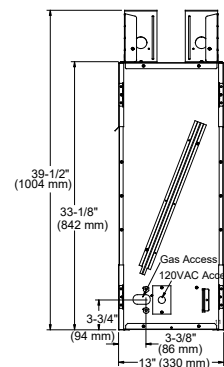

Interior Styles

Traditional

Herringbone

PLAZA

Model	Length	Width	Depth	Viewing Area	BTU/hr Input
Plaza-24"	24" [610]	5-3/8" [137]	5-3/8" [137]	24" x 5-3/8" [613 x 137]	32,000

Side View

Clearance to Combustibles

	A	B	C	D	E
in	17	17	45	8	8
mm	432	432	1143	203	203

LANAI

Model	Front Width (A)		Height (B)		Depth (C)		Viewing Area (D x E)	BTU/hr Input
	Unit	Framing	Unit	Framing	Unit	Framing		
Lanai 48"	52-1/8" [1324]	52-3/4" [1340]	39-1/2" [1003]	39-3/4" [1009]	13-3/8" [340]	13-3/8" [340]	47-7/8" x 17" [1216 x 432]	55,000
Lanai 60"	64-1/8" [1629]	64-3/4" [1645]	39-1/2" [1003]	39-3/4" [1009]	13-3/8" [340]	13-3/8" [340]	60" x 17" [1524 x 432]	65,000

Front View

Side View

LANAI SEE-THROUGH

Model	Width		Height		Depth		Viewing Area	BTU/hr Input
	Unit	Framing	Unit	Framing	Unit	Framing		
Lanai See-Through 48"	52-1/8" [1324]	52-1/8" [1324]	39-1/2" [1003]	39-3/4" [1009]	13" [330]	11-5/8" [295]	47-7/8" x 17" [1216 x 432]	55,000

Front View

Side View

FIRE FEATURE SPECIFICATIONS

COURTYARD

Model	Front Width		Back Width		Height		Depth		Viewing Area
	Unit	Framing	Unit	Framing	Unit	Framing	Unit	Framing	
Courtyard-36"	41-3/4" [1060]	43-1/2" [1105]	31-1/2" [800]	43-1/2" [1105]	44" [1118]	44-1/8" [1121]	18" [457]	18-1/8" [459]	36" x 30-3/4" [914 x 781]
Courtyard-42"	47-3/4" [1213]	49-1/2" [1257]	37-1/2" [953]	49-1/2" [1257]	44" [1118]	44-1/8" [1121]	18" [457]	18-1/8" [459]	42" x 30-3/4" [1067 x 781]