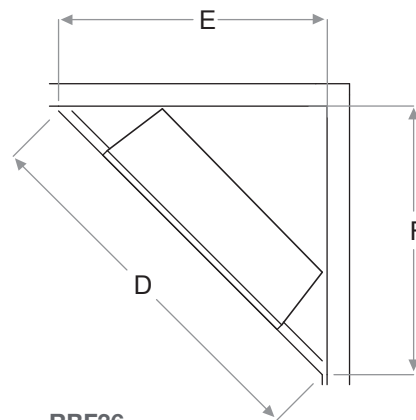

Revillusion® 36" Built-in Electric Firebox

RBF36 Herringbone Brick

Accessories

RBFGLOSS36 - 36" Tempered Front Glass
Dimensions:
35-1/8" W x 22-1/8" H x 3/8" D
(89.1 cm x 56.1 cm x 1.1 cm)

RBFDOOR36 - 36" Functional Doors with Tempered Glass
Dimensions:
39-3/4" W x 27-1/4" H x 1-1/4" D
(101.1 cm x 69.4 cm x 3.7 cm)

RBFPLUG

RBFL42BR - Birch Log Set
Dimensions:
26-1/2" W x 11-1/8" H x 11" D
(67.2 cm x 28.1 cm x 27.9 cm)

RBFL42FC - Fresh Cut Log Set
Dimensions:
26-1/2" W x 11-1/8" H x 11" D
(67.2 cm x 28.1 cm x 27.9 cm)

Framing Dimensions:

NOTE: The materials used for the finished surround must be cut to precise dimensions as the 1/2" (1.3 cm) self-trimming flange is only to create a finished appearance.

RBF36					
A	B	C	D	E	F
12-1/2" (31.8 cm)	36-5/8" (93.0 cm)	26-1/4" (66.5 cm)	60" (152.4 cm)	42-1/2" (108.0 cm)	42-1/2" (108.0 cm)