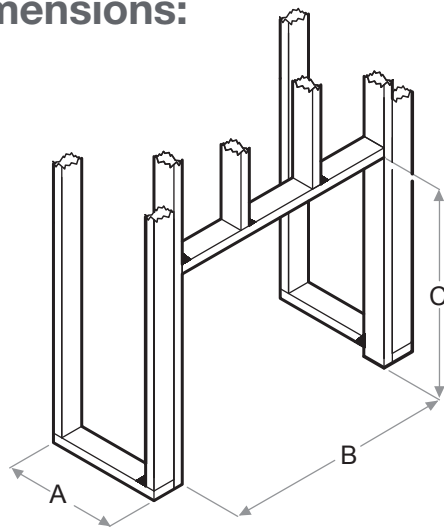

Revillusion® 36" Built-in Electric Firebox

RBF36 Herringbone Brick

Accessories

RBFGLOSS36 - 36" Tempered Front Glass
Dimensions:
35-1/8" W x 22-1/8" H x 3/8" D
(89.1 cm x 56.1 cm x 1.1 cm)

RBFDOOR36 - 36" Functional Doors with Tempered Glass
Dimensions:
39-3/4" W x 27-1/4" H x 1-1/4" D
(101.1 cm x 69.4 cm x 3.7 cm)

RBFPLUG

RBFL42BR - Birch Log Set
Dimensions:
26-1/2" W x 11-1/8" H x 11" D
(67.2 cm x 28.1 cm x 27.9 cm)

RBFL42FC - Fresh Cut Log Set
Dimensions:
26-1/2" W x 11-1/8" H x 11" D
(67.2 cm x 28.1 cm x 27.9 cm)

Framing Dimensions:

NOTE: The materials used for the finished surround must be cut to precise dimensions as the 1/2" (1.3 cm) self-trimming flange is only to create a finished appearance.

RBF36					
A	B	C	D	E	F
12-1/2" (31.8 cm)	36-5/8" (93.0 cm)	26-1/4" (66.5 cm)	60" (152.4 cm)	42-1/2" (108.0 cm)	42-1/2" (108.0 cm)