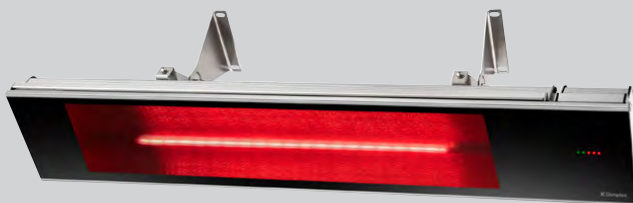

DIR Outdoor/Indoor Infrared Heater Series

Schott Nextrema[®]

Schott Nextrema ceramic ensures even heat distribution and minimizes light emissions

Ease of Operation

Programmable timer with remote control, features safety shutoff after 8 hours of continuous operation

Outdoor Rated

Water/dust tight IP65 rating for outdoor applications

Model	Watts	Volts	UPC	Width (in/cm)	Height (in/cm)	Depth (in/cm)	Weight (lbs./kg)
DIR15A10GR	1500	120	781052123557	35-1/2 / 90.2	6-3/4 / 17.0	5 / 12.8	13.4 / 6.1
DIR18A10GR	1800	240	781052123533	35-1/2 / 90.2	6-3/4 / 17.0	5 / 12.8	13.4 / 6.1
DIR22A10GR*	2200	240	781052123526	35-1/2 / 90.2	6-3/4 / 17.0	5 / 12.8	13.4 / 6.1
DIR30A10GR*	3000	240	781052134423	50-5/8 / 128.6	6-3/4 / 17.0	5 / 12.8	18.4 / 8.4

*This product can not be ceiling-mounted.