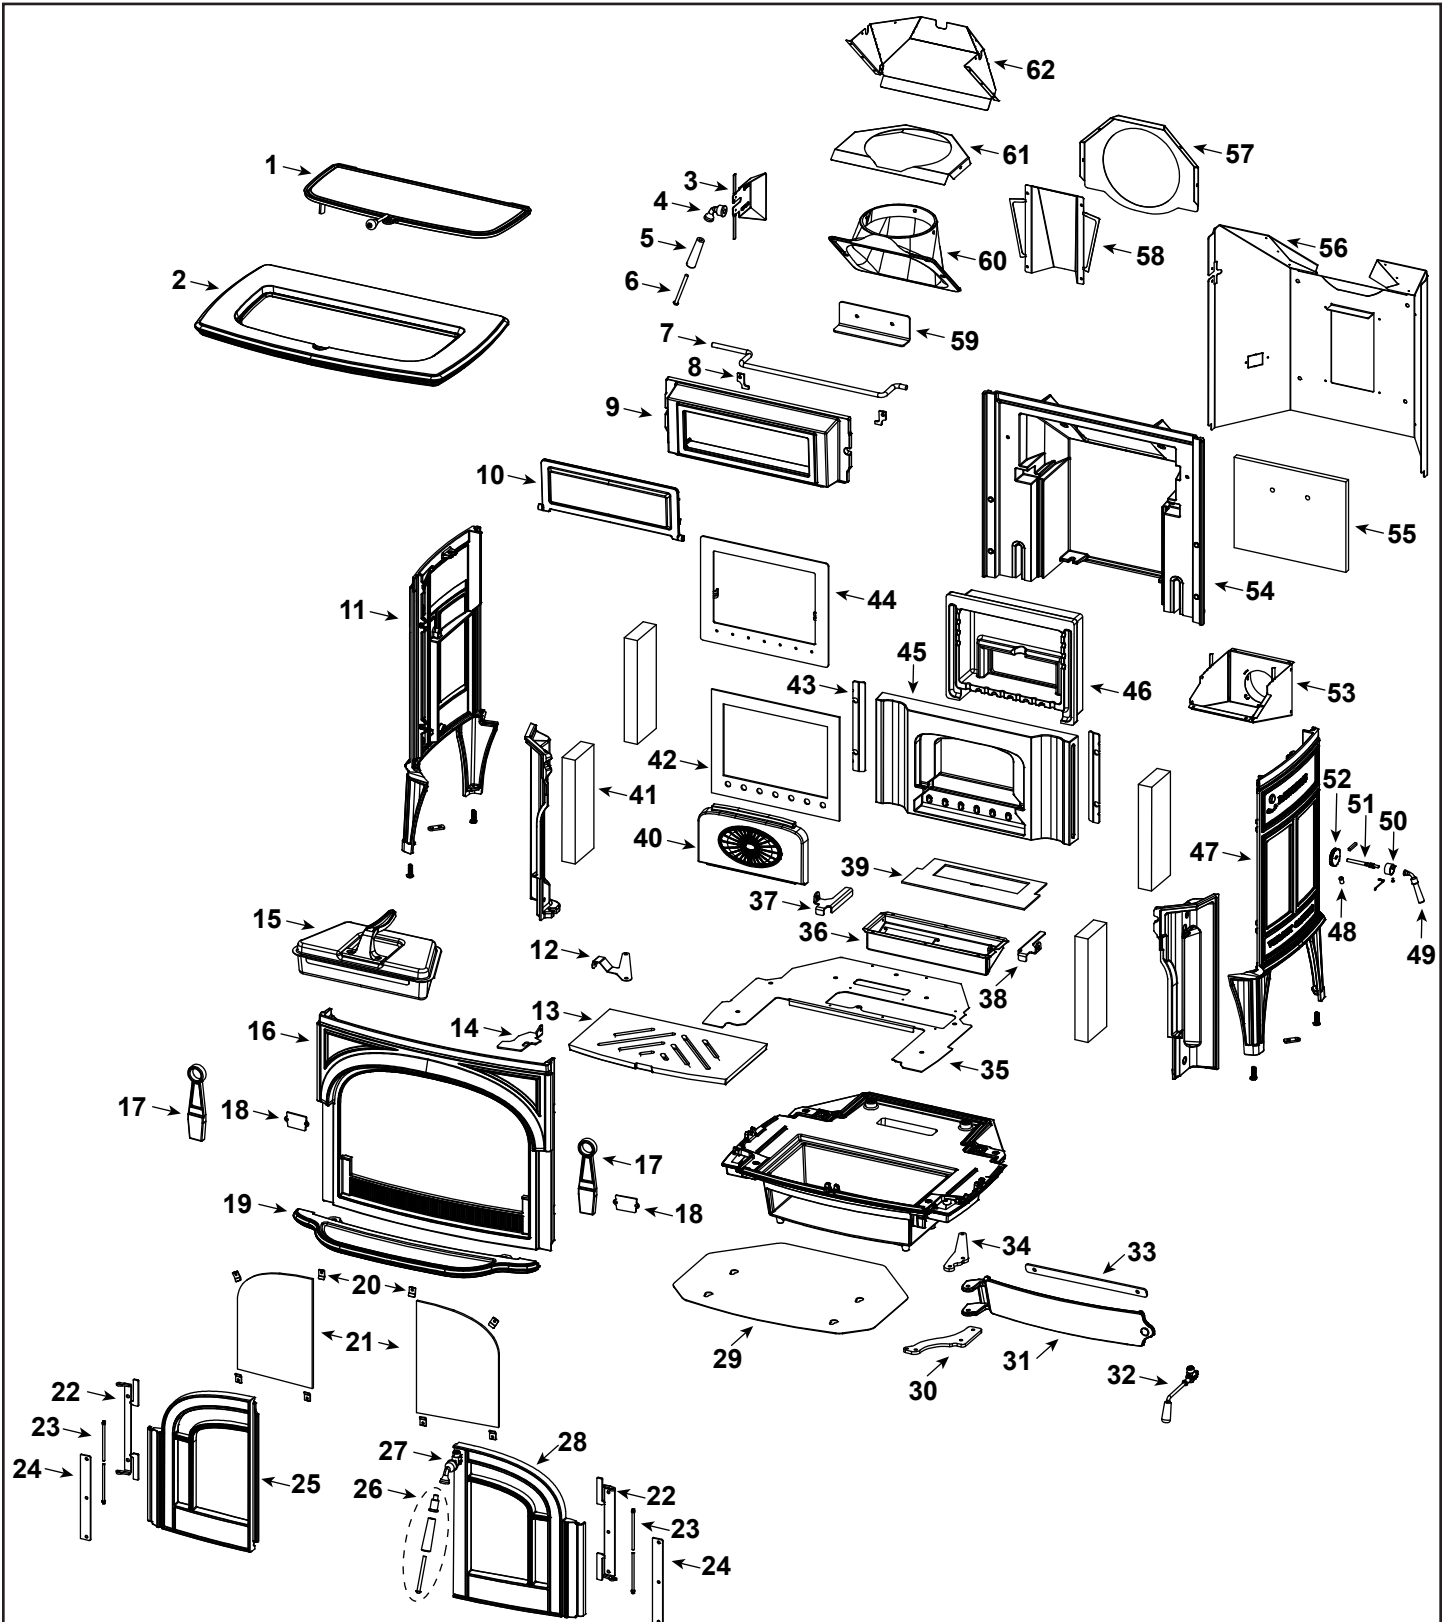

- 0002235 (Classic Black)
- 0002236 (Biscuit)
- 0002237 (Majolica Brown)
- 0002238 (Bordeaux)
- 0002239 (Twilight)

Beginning Manufacturing Date: May 2020
Ending Manufacturing Date: Active

Part number list on following page.