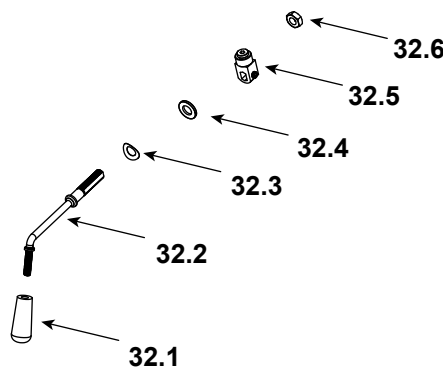

IMPORTANT: THIS IS DATED INFORMATION. Parts must be ordered from a dealer or distributor. **Hearth and Home Technologies does not sell directly to consumers.** Provide model number and serial number when requesting service parts from your dealer or distributor.

Stocked at Depot

ITEM	DESCRIPTION	COMMENTS	PART NUMBER	
31	Ash Door		4-00-586206A	
	Gasket, Ash Door 3/8 Fiberglass Low	15 Ft	1-00-1203589	Y

#32 Ash Door Handle Assembly

32	Handle Assembly, Ash Door		SRV1-10-1600663	
32.1	Handle, Ash Door	Hardwood, Black	1600663	
32.2	Shaft, Handle		30005301	
32.3	Spring Washer	Pkg of 10	63D0069-10	
32.4	Flat Washer, 10mm	Pkg of 10	1202560-10	
32.5	Pawl Assembly		30005157	Y
32.6	Nut Jam, 3/8-16 Top Lock	Pkg of 10	1203290-10	
33	Ash Pan Bracket		30007376A	
34	Upper Mount, Ash Door		SRV2-00-586142	
35	Bottom Air Cover		SRV2-00-586147	
36	Air Control Assembly		SRV1-10-586156	
37	Brick Clip, Left		SRV2-00-586193	
38	Brick Clip, Right		SRV2-00-586194	
39	Gasket, Refractory		SRV3-44-586168	
40	Access Cover, Refractory		SRV3-40-586152	
41	Firebrick, Cut 9 3/4 x 3 1/2 x 1 1/4	Qty 4 req	SRV2-00-586192	
42	Insulation, Fiberfrax (Replace during Engine, Fireback or SS Fireback replacement)		SRV3-44-586196	
43	Brick Clip, Rear	Qty 2 req	SRV2-00-586153	
44	SS Fireback Plate		SRV2-00-586188	
45	Fireback, Refractory		SRV3-40-586151	

Additional service part numbers appear on following page.