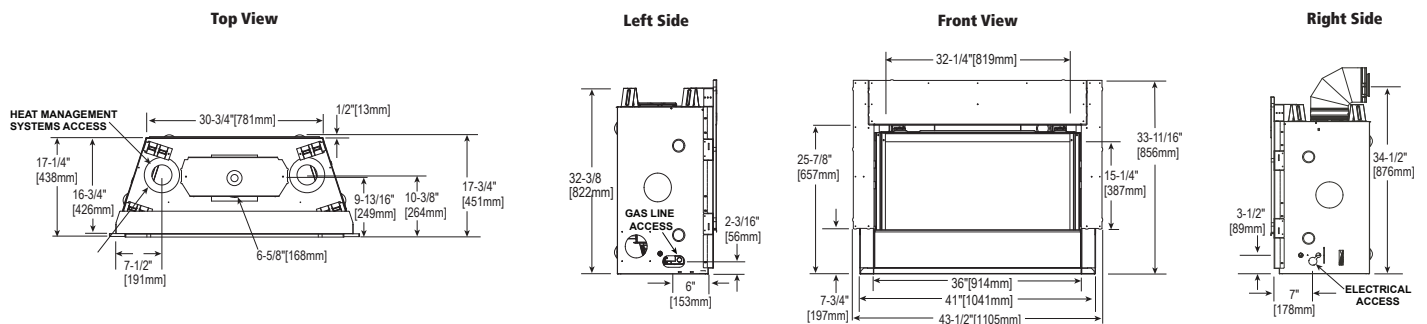

Accessories & Options

- **Remote Controls**
  - SMART-STAT-HTL, SMART-STAT-HNG, SMART-STAT-MAJ
  - SMART-BATTHNG-B, SMARTBATHTHL-B
  - Wired Wall Switch
  - WSK-21-W
- **Shelf Mantels** available in 48", 59" or 72" lengths.
  - Ozark Shelf
  - Gifford Shelf
  - Fillmore Shelf
- **Heat Management**
  - PHTRIM-36LINEAR - 36" Passive Heat
  - PH-FRT-LINEAR - Passive Heat kit for front or top discharge
  - PH-SIDE-LINEAR - Passive Heat kit for side discharge (includes 2 side registers)

Heat Management Solution

Optional Passive Heat™ kit allows you to enjoy the fire in comfort while at the same time control the heat

- Allows heat to disperse naturally (no fan) into the room, reducing surface temperatures. Choose side, front or open wall register.
- Key Benefit: A TV or heat sensitive materials may be placed just 12" above the fireplace opening without a mantel.

Specifications

MODEL	FRONT WIDTH		BACK WIDTH		HEIGHT		DEPTH		GLASS SIZE (819 x 387)	BTU/HR INPUT
	Unit	Framing	Unit	Framing	Unit	Framing	Unit	Framing		
DVLINEAR36	41" (1041)	42" (1067)	30-3/4" (781)	42" (1067)	33-11/16" (856)	32-3/4" (832)	17-3/4" (451)	17-3/4" (451)		16,500 (NG & LP)

Dimensions are in inches and millimeters. Product information provided is not complete and is subject to change without notice. Product installation must adhere strictly to instructions accompanying product. We recommend measuring individual units at installation. Assumes the use of 1/2" Sheetrock. NOTE: Combustible material should not be installed over the face. Make sure you do NOT cover the decorative door opening. Refer to installation manual for detailed specifications on installing this product. Hearth & Home Technologies reserves the right to update units periodically. The flame and ember appearance may vary based on the type of fuel burned and the venting configuration used. Actual product appearance, including flame, may differ from product images.

Efficiency Rating

RATING	DVLINEAR36
EnerGuide (CSA P.4.1-15)	66.4%

EnerGuide (CSA P.4.1-15) - Used in Canada and some U.S. states to measure annual fireplace efficiency.

Limited Lifetime Warranty¹ The strongest in the industry, Hearth & Home Technologies provides a limited lifetime warranty on gas-burning products of the most important aspects: firebox and heat exchanger.

¹ For full warranty details see owner's/install manual.

The information provided in this literature is for planning purposes only and subject to change. Please consult the installation manual for actual installation. Actual product appearance may differ from product images.