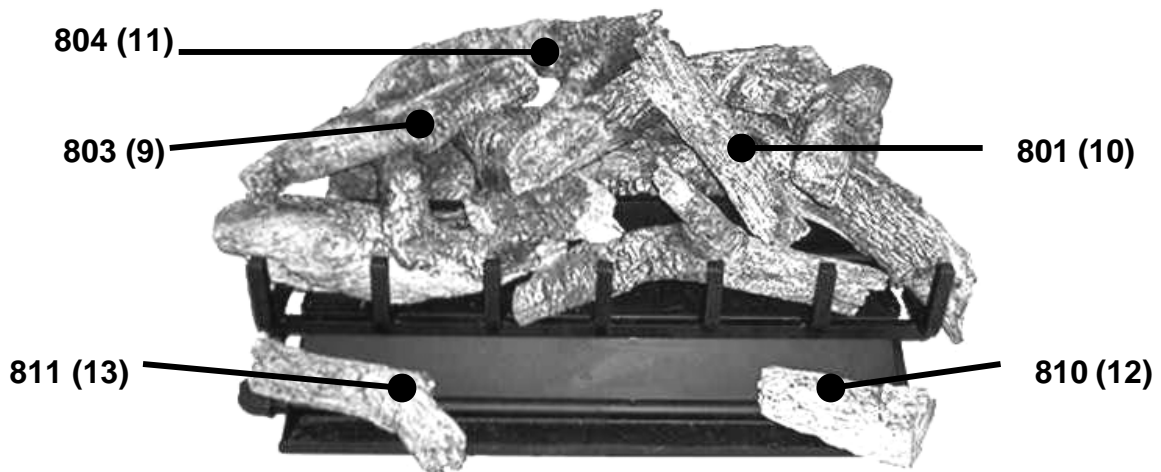

STEP 1-3

STEP 4-5

STEP 6-8

STEP 9-13

HEATMASTER
30" Log Part Numbers
Huntington Beachfire
Blue Ridge Blaze

631

815

808