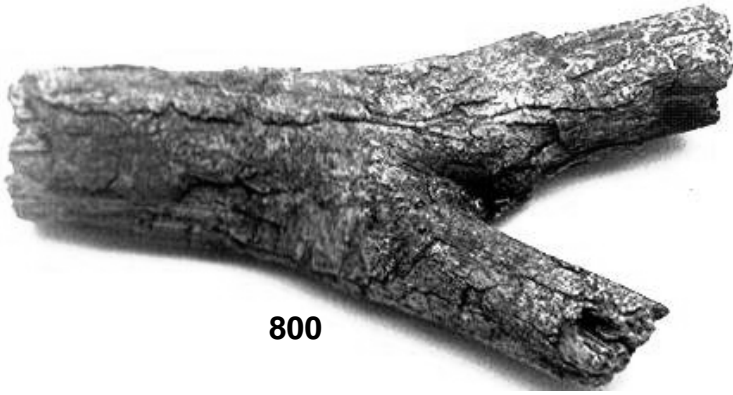

Huntington Beachfire
Blue Ridge Blaze

637

804

808

806

HEATMASTER®
18" Log Part Numbers
Huntington Beachfire
Blue Ridge Blaze

800

810