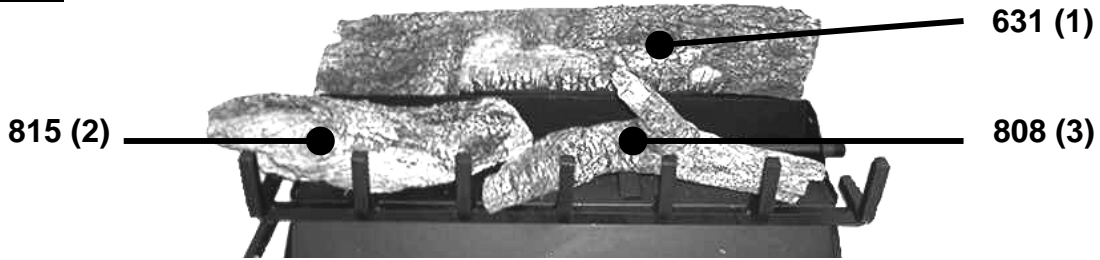

HEATMASTER®
30" Log Placement Instructions
Huntington Beachfire
Blue Ridge Blaze

NOTICE
Leave these instructions with the manual accompanying the burner system for future reference.

STEP 1-3

STEP 4-5

STEP 6-8

STEP 9-13