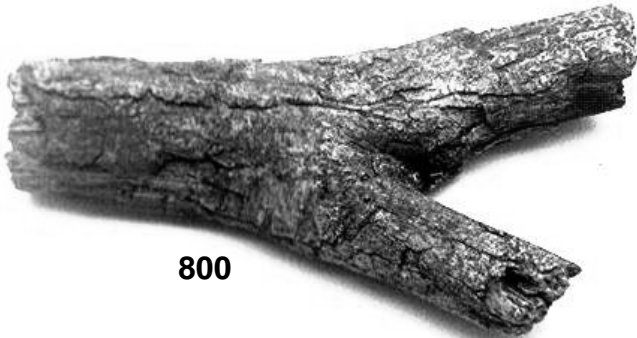

HEATMASTER®
36" & 42" Log Part Numbers

Huntington Beachfire
Blue Ridge Blaze

800