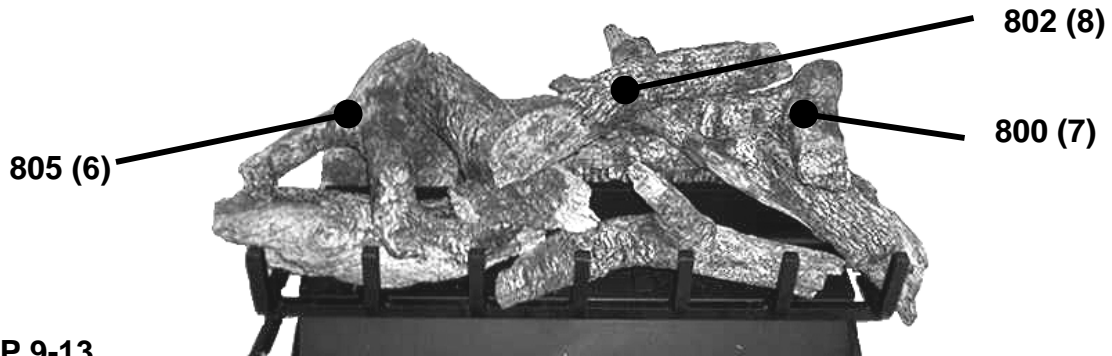

HEATMASTER®
30" Log Placement Instructions
Huntington Beachfire
Blue Ridge Blaze

NOTICE
Leave these instructions with the manual accompanying the burner system for future reference.

STEP 1-3

STEP 4-5

STEP 6-8

STEP 9-13