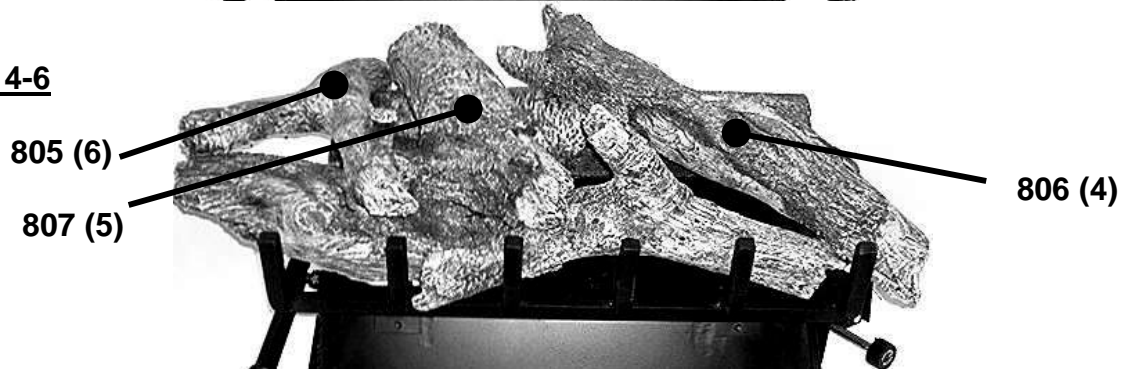

**DO NOT
DISCARD**

HEATMASTER®
24" Log Placement Instructions
Huntington Beachfire
Blue Ridge Blaze

NOTICE
Leave these instructions with
the manual accompanying
the burner system for future
reference.

STEP 1-3

STEP 4-6

STEP 7-9

STEP 10-13