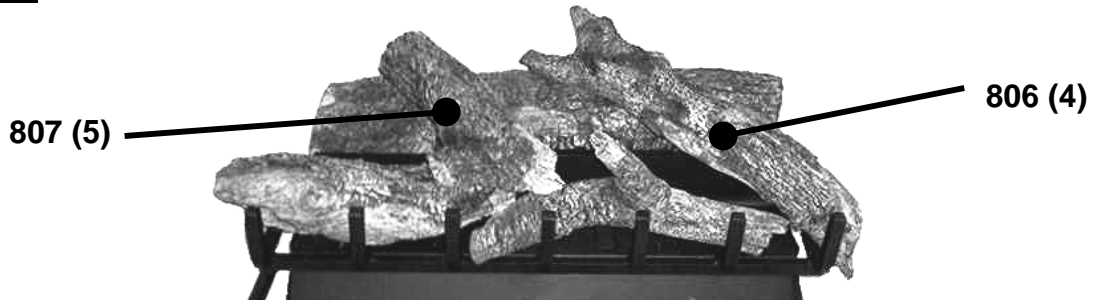

STEP 4-5

STEP 6-8