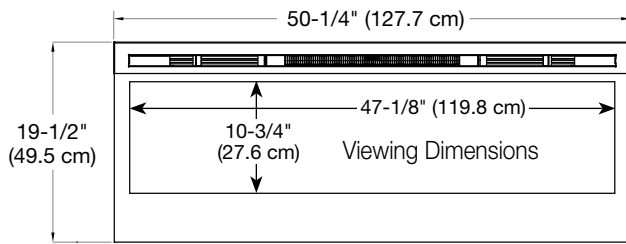

Prism Series

50" Linear Electric Fireplace

BLF5051

Product Dimensions:

FRONT