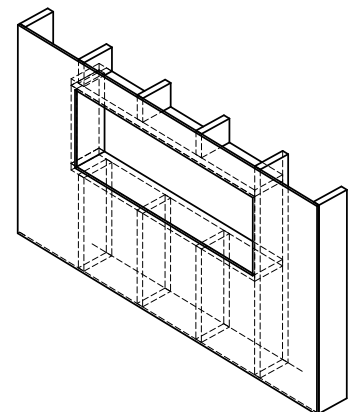

Installation Options and Framing Dimensions

3 Mounting Options

ON WALL

Must mount to a minimum of three (3) wall studs

PARTIAL RECESSED

2 X 4 Wall Construction
 Framing dimensions:
 46-1/2" W x 16-1/2" H
 (118.1 cm) W x (42 cm) H

FULLY RECESSED

2 X 8 Wall Construction
 Framing dimensions:
 49" W x 18-1/2" H
 (124.5 cm) W x (47 cm) H