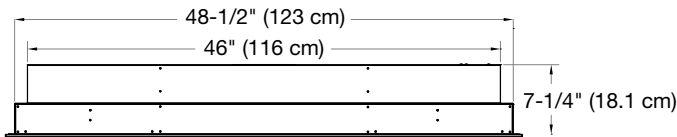

Color Themes

Accessories

Driftwood and River Rock Accessory Package
- 50" LF50DWS-KIT

Cohesion Trim - Black
DT1267BLK

Multi-function
Remote

120 Volts | 1,230 Watts | 4,197 BTU

Model #	Description	Lbs / Kg	UPC	Wty. ¹	Carton Dimensions (WxHxD)		Cube	
					Inches	cm	ft ³	m ³
BLF5051	50" Linear Electric Fireplace	75 / 34.1	781052 098787	2 yr.	55 x 23-1/4 x 12-7/8	139.7 x 58.9 x 32.7	9.5	0.26
DT1267BLK	Cohesion Trim - Black	51 / 23.1	781052 080355	1 an	64-7/8 x 26-1/4 x 8-3/4	164.8 x 66.8 x 22.1	8.6	0.24
LF50DWS-KIT	50" Driftwood and River Rock Accessory Kit	7 / 3.17	781052 102842		34-1/4 x 5-7/8 x 8-1/8	87.2 x 14.98 x 20.6		

Specifications, finishes and dimensions are subject to change. ¹Limited warranty. ©2020 Glen Dimplex Americas

Prism Series

50" Linear Electric Fireplace

BLF5051

Product Dimensions:

FRONT

SIDE

TOP