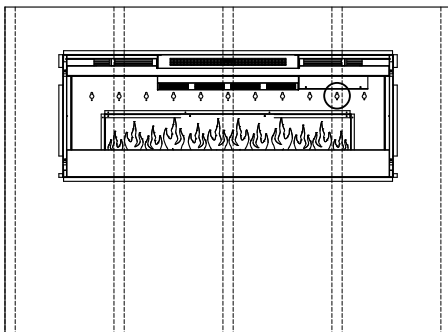

Color Themes

Accessories

Driftwood and River Rock Accessory Package
- 50" LF50DWS-KIT

Cohesion Trim - Black
DT1267BLK

Multi-function
Remote

120 Volts | 1,230 Watts | 4,197 BTU

Model #	Description	Lbs / Kg	UPC	Wty. ¹	Carton Dimensions (WxHxD)		Cube	
					Inches	cm	ft ³	m ³
BLF5051	50" Linear Electric Fireplace	75 / 34.1	781052 098787	2 yr.	55 x 23-1/4 x 12-7/8	139.7 x 58.9 x 32.7	9.5	0.26
DT1267BLK	Cohesion Trim - Black	51 / 23.1	781052 080355	1 an	64-7/8 x 26-1/4 x 8-3/4	164.8 x 66.8 x 22.1	8.6	0.24
LF50DWS-KIT	50" Driftwood and River Rock Accessory Kit	7 / 3.17	781052 102842		34-1/4 x 5-7/8 x 8-1/8	87.2 x 14.98 x 20.6		

Specifications, finishes and dimensions are subject to change. ¹Limited warranty. ©2020 Glen Dimplex Americas

Prism Series

50" Linear Electric Fireplace

BLF5051

Product Dimensions:

FRONT

SIDE

TOP

Installation Options and Framing Dimensions

3 Mounting Options

ON WALL

Must mount to a minimum of three (3) wall studs

PARTIAL RECESSED

2 X 4 Wall Construction
 Framing dimensions:
 46-1/2" W x 16-1/2" H
 (118.1 cm) W x (42 cm) H

FULLY RECESSED

2 X 8 Wall Construction
 Framing dimensions:
 49" W x 18-1/2" H
 (124.5 cm) W x (47 cm) H