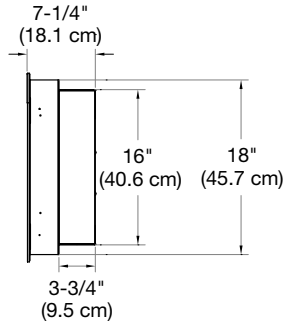

Color Themes

Accessories

Driftwood and River Rock Accessory Package
- 50" LF50DWS-KIT

Cohesion Trim - Black
DT1267BLK

Multi-function
Remote

120 Volts | 1,230 Watts | 4,197 BTU

Model #	Description	Lbs / Kg	UPC	Wty. ¹	Carton Dimensions (WxHxD)		Cube	
					Inches	cm	ft ³	m ³
BLF5051	50" Linear Electric Fireplace	75 / 34.1	781052 098787	2 yr.	55 x 23-1/4 x 12-7/8	139.7 x 58.9 x 32.7	9.5	0.26
DT1267BLK	Cohesion Trim - Black	51 / 23.1	781052 080355	1 an	64-7/8 x 26-1/4 x 8-3/4	164.8 x 66.8 x 22.1	8.6	0.24
LF50DWS-KIT	50" Driftwood and River Rock Accessory Kit	7 / 3.17	781052 102842		34-1/4 x 5-7/8 x 8-1/8	87.2 x 14.98 x 20.6		

Specifications, finishes and dimensions are subject to change. ¹Limited warranty. ©2020 Glen Dimplex Americas

Prism Series

50" Linear Electric Fireplace

BLF5051

Product Dimensions:

FRONT

SIDE

TOP

Installation Options and Framing Dimensions

3 Mounting Options

ON WALL

Must mount to a minimum of three (3) wall studs

PARTIAL RECESSED

2 X 4 Wall Construction
 Framing dimensions:
 46-1/2" W x 16-1/2" H
 (118.1 cm) W x (42 cm) H

FULLY RECESSED

2 X 8 Wall Construction
 Framing dimensions:
 49" W x 18-1/2" H
 (124.5 cm) W x (47 cm) H