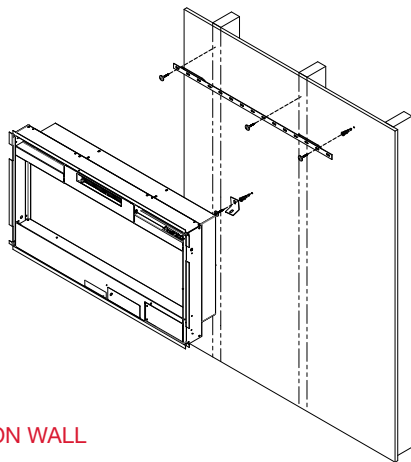

Specifications, finishes and dimensions are subject to change. ¹Limited warranty. ©2020 Glen Dimplex Americas

SE-021-R04-041520

Prism Series

34" Linear Electric Fireplace

BLF3451

Product Dimensions:

Installation Options and Framing Dimensions

3 Mounting Options

ON WALL

Must mount to a minimum of two (2) wall studs

PARTIAL RECESSED

2 X 4 Framing
 Framing dimensions:
 30-1/2" (77.5 cm) W x
 16-1/2" (41.9 cm) H

FULLY RECESSED

2 X 8 Framing
 Framing dimensions:
 33" (83.8 cm) W x
 18-1/2" (47 cm) H