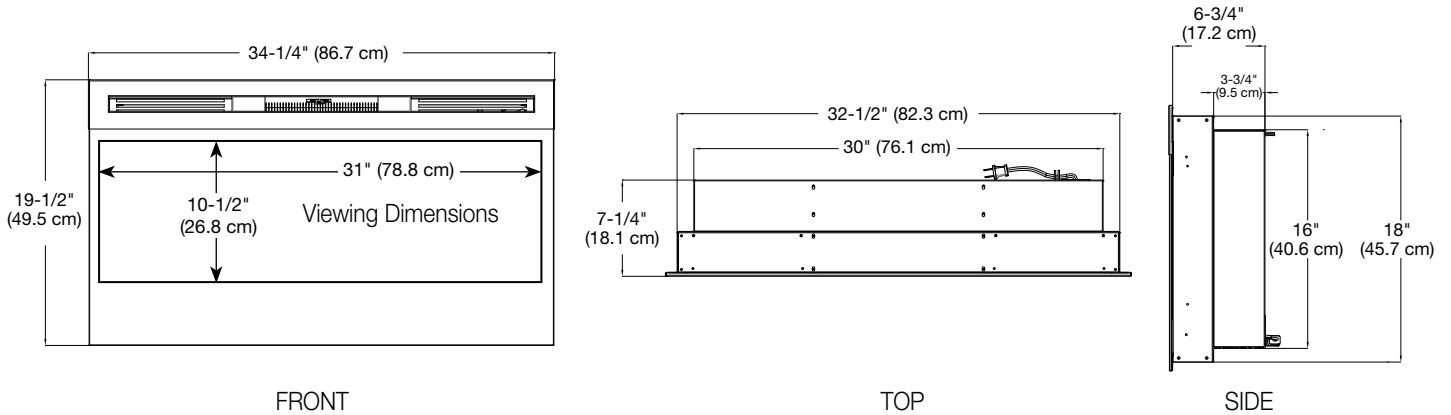

Model #	Description	Lbs / Kg	UPC	Wty. ¹	Carton Dimensions (WxHxD)		Cube	
					Inches	cm	ft ³	m ³
BLF3451	34" Linear Electric Fireplace	60 / 27.2	781052 098763	2 yr.	39 x 23-1/4 x 13	99.1 x 58.9 x 33	6.8	0.2
LF34DWS-KIT	34" Driftwood and River Rock Accessory Kit	6.1 / 2.7	781052 102835		33-1/4 x 4-7/8 x 8-1/8	84.5 x 12.45 x 20.6		

Specifications, finishes and dimensions are subject to change. ¹Limited warranty. ©2020 Glen Dimplex Americas

SE-021-R04-041520

Prism Series

34" Linear Electric Fireplace

BLF3451

Product Dimensions:

Installation Options and Framing Dimensions

3 Mounting Options

ON WALL

Must mount to a minimum of two (2) wall studs

PARTIAL RECESSED

2 X 4 Framing
 Framing dimensions:
 30-1/2" (77.5 cm) W x
 16-1/2" (41.9 cm) H

FULLY RECESSED

2 X 8 Framing
 Framing dimensions:
 33" (83.8 cm) W x
 18-1/2" (47 cm) H