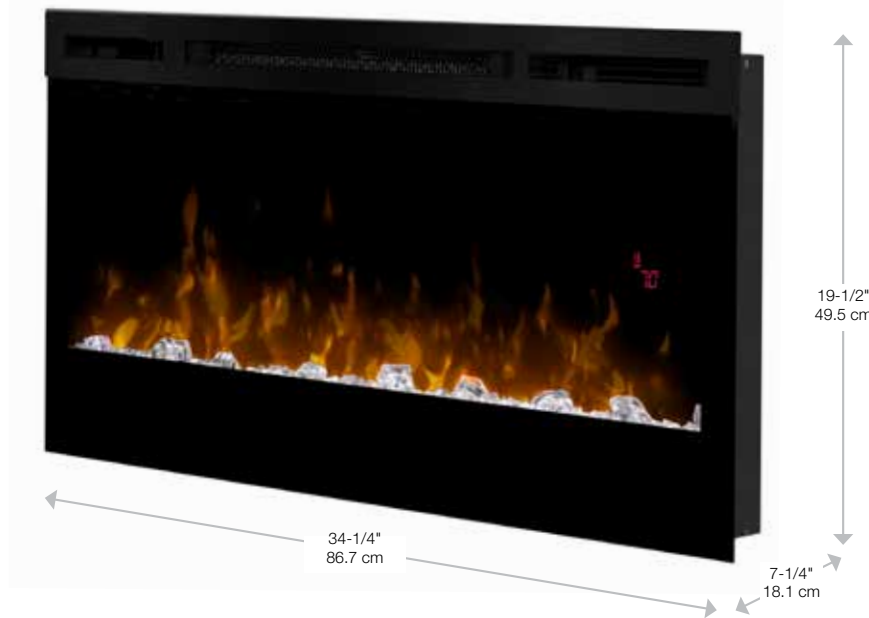

Prism Series

34" Linear Electric Fireplace

BLF3451