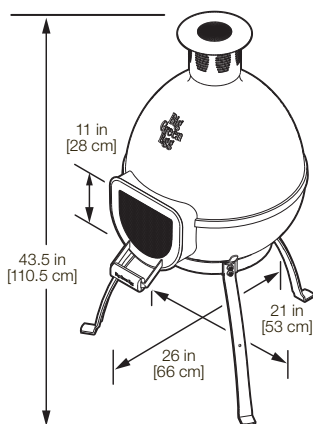

High temperature powder coated steel legs

Item Code: 131348
EAN: 0665719131348
12 / PALLET
73 LBS

SRP

\$1,199.00