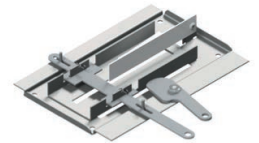

FEATURES

AN EXCEPTIONAL FIRE

The Elegance® series offers an exclusive combination of aesthetics and technology. For instance, Soapstone has no equal for heat management. It absorbs 15% more heat than firebrick and radiates heat 5 times more than firebrick. This increased efficiency is also the most beautiful to look at inside the firebox. It feels and looks rich!

HEATING COMFORT

The Elegance® series features a unique patented air control system. This is an important detail when it comes to a wood fireplace. It allows you to slow down the fire to as low as 0.8kg per hour. It will extend burntime and generate heat at a more even rate. When choosing a wood fireplace, make sure it truly has this type of control over the fire!

Watch how it works:

www.ambiancefireplaces.com/wood-fireplaces

The Elegance® series provides heat generously!
You may want to take advantage of it by sending heat to other parts of your home.