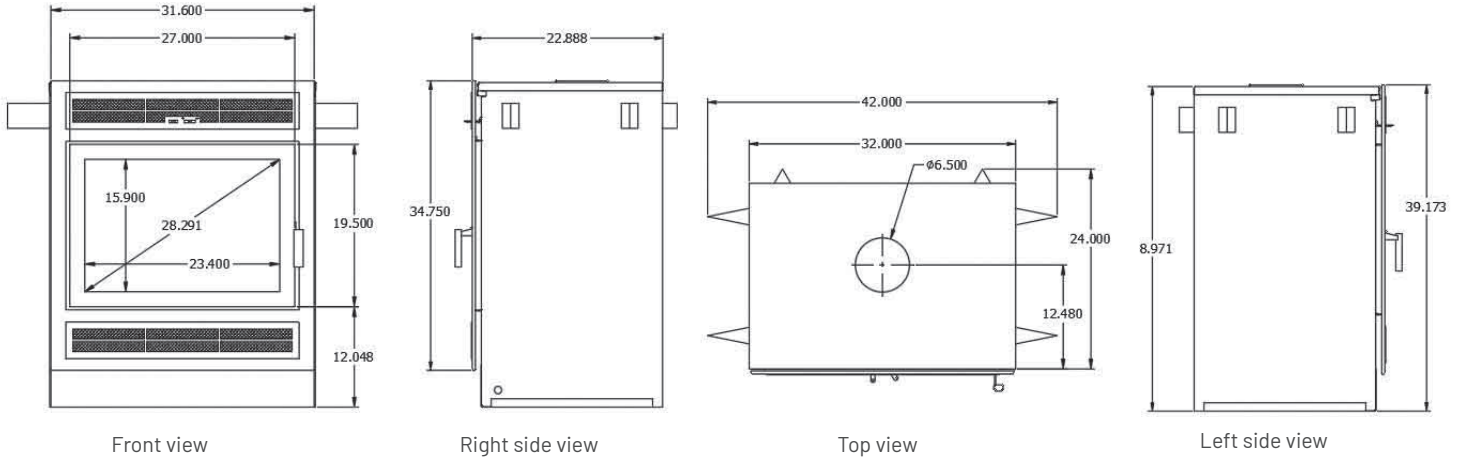

Live Edge Timber

Hewn Mortise Beam

Rough Sawn Beam

Lexington

Limestone

DESCRIPTION	DIMENSIONS	DESCRIPTION	DIMENSIONS
Live Edge Timber 5'	60"W x 8"D x 7"H	Lexington Mantel 57"	57"W x 8"D x 5"H
Live Edge Timber 6'	72"W x 8"D x 7"H	Lexington Mantel 69"	69"W x 8"D x 5"H
Hewn Mortise Beam 5'	60"W x 7"D x 6,5"H	Limestone 5'	60"W x 8"D x 7"H
Hewn Mortise Beam 6'	72"W x 7"D x 6,5"H	Limestone 6'	72"W x 8"D x 7"H
Rough Sawn Beam 5'	60"W x 8"D x 8"H		
Rough Sawn Beam 6'	72"W x 8"D x 8"H		

GLASS			DIMENSIONS			BLOWER INCLUDED	
Type	Dimensions	Area sq in	Height	Depth	Width	Type	CFM
Ceramic	23.75" X 13.4"	318	35.6"	21"	34"	Variable Speed	130

ELEGANCE® 40

BTU			FIREBOX		EFFICIENCIES			VENTING		
Cordwood	EPA	Cu. Ft	Log Length	g / hr	Optimal %	LHV	Type	Diameter	Brands	
90,000	29,274	3.2	23"	1.47 g	75 %	71.9 %	Class A	6-inch	All	

GLASS			DIMENSIONS			BLOWER INCLUDED	
Type	Dimensions	Area sq in	Height	Depth	Width	Type	CFM
Ceramic	23.4" X 15.9"	372	39.3"	24"	40"	Variable Speed	130

TECHNICAL SPECIFICATIONS

ELEGANCE® 42

BTU		FIREBOX		EFFICIENCIES			VENTING		
Cordwood	EPA	Cu. Ft	Log Length	g / hr	Optimal %	LHV	Type	Diameter	Brands
100,000	26,354	3.8	23"	1.85 g	75 %	72.6 %	Class A	6-inch	All

GLASS			DIMENSIONS			BLOWER INCLUDED	
Type	Dimensions	Area sq in	Height	Depth	Width	Type	CFM
Ceramic	15.9" X 23.4"	372	39.2"	24"	42"	Variable Speed	250

Elegance® 36 Clean Face and Rectangular Door.

WHY CHOOSE AN AMBIANCE® FIREPLACE OR GRILL?