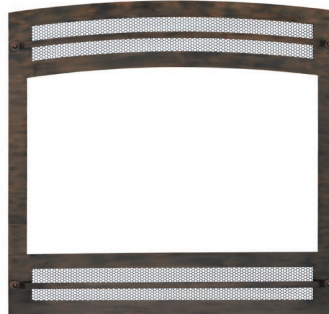

Novel Arched Clean Face

Citadel

DECORATIVE FRONTS FOR LOUVERED APPLICATIONS

Novel Louvered Trim options for Novel Front

Citadel Rectangular Louvered

Craftsmen Arched Louvered

DECORATIVE FRONTS FINISHES

Textured Black