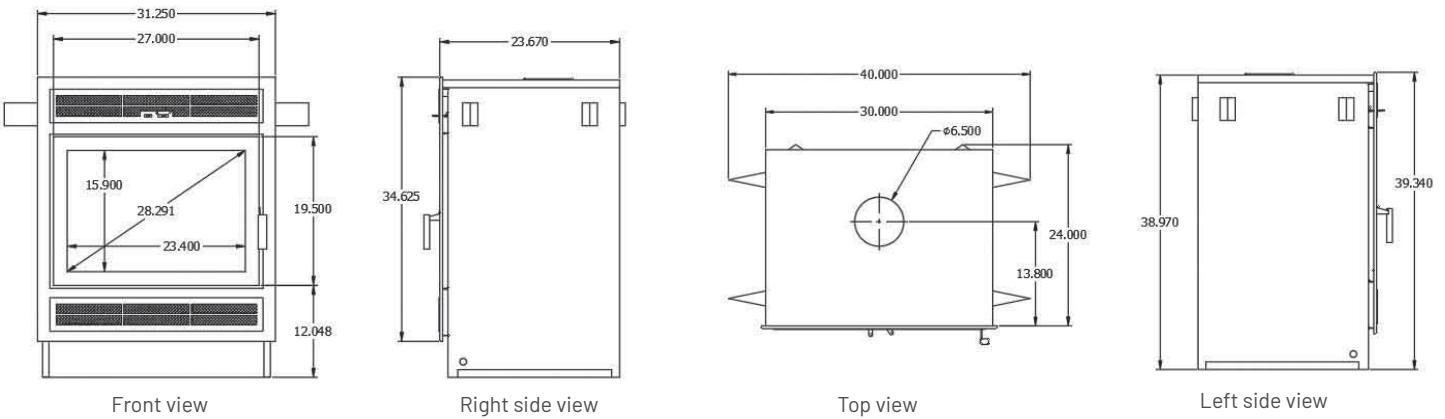

Live Edge Timber

Hewn Mortise Beam

Rough Sawn Beam

Lexington

Limestone

DESCRIPTION	DIMENSIONS	DESCRIPTION	DIMENSIONS
Live Edge Timber 5'	60"W x 8"D x 7"H	Lexington Mantel 57"	57"W x 8"D x 5"H
Live Edge Timber 6'	72"W x 8"D x 7"H	Lexington Mantel 69"	69"W x 8"D x 5"H
Hewn Mortise Beam 5'	60"W x 7"D x 6,5"H	Limestone 5'	60"W x 8"D x 7"H
Hewn Mortise Beam 6'	72"W x 7"D x 6,5"H	Limestone 6'	72"W x 8"D x 7"H
Rough Sawn Beam 5'	60"W x 8"D x 8"H		
Rough Sawn Beam 6'	72"W x 8"D x 8"H		

Elegance®

TECHNICAL SPECIFICATIONS

ELEGANCE® 36

BTU			FIREBOX		EFFICIENCIES			VENTING		
Cordwood	EPA	Cu. Ft	Log Length	g / hr	Optimal %	LHV	Type	Diameter	Brands	
75,000	25,944	2.4	24"	1.77 g	75 %	72.6 %	Class A	6-inch	All	

GLASS			DIMENSIONS			BLOWER INCLUDED	
Type	Dimensions	Area sq in	Height	Depth	Width	Type	CFM
Ceramic	23.75" X 13.4"	318	35.6"	21"	34"	Variable Speed	130

ELEGANCE® 40

BTU			FIREBOX		EFFICIENCIES			VENTING		
Cordwood	EPA	Cu. Ft	Log Length	g / hr	Optimal %	LHV	Type	Diameter	Brands	
90,000	29,274	3.2	23"	1.47 g	75 %	71.9 %	Class A	6-inch	All	

GLASS			DIMENSIONS			BLOWER INCLUDED	
Type	Dimensions	Area sq in	Height	Depth	Width	Type	CFM
Ceramic	23.4" X 15.9"	372	39.3"	24"	40"	Variable Speed	130

TECHNICAL SPECIFICATIONS

ELEGANCE® 42

BTU		FIREBOX		EFFICIENCIES			VENTING		
Cordwood	EPA	Cu. Ft	Log Length	g / hr	Optimal %	LHV	Type	Diameter	Brands
100,000	26,354	3.8	23"	1.85 g	75 %	72.6 %	Class A	6-inch	All