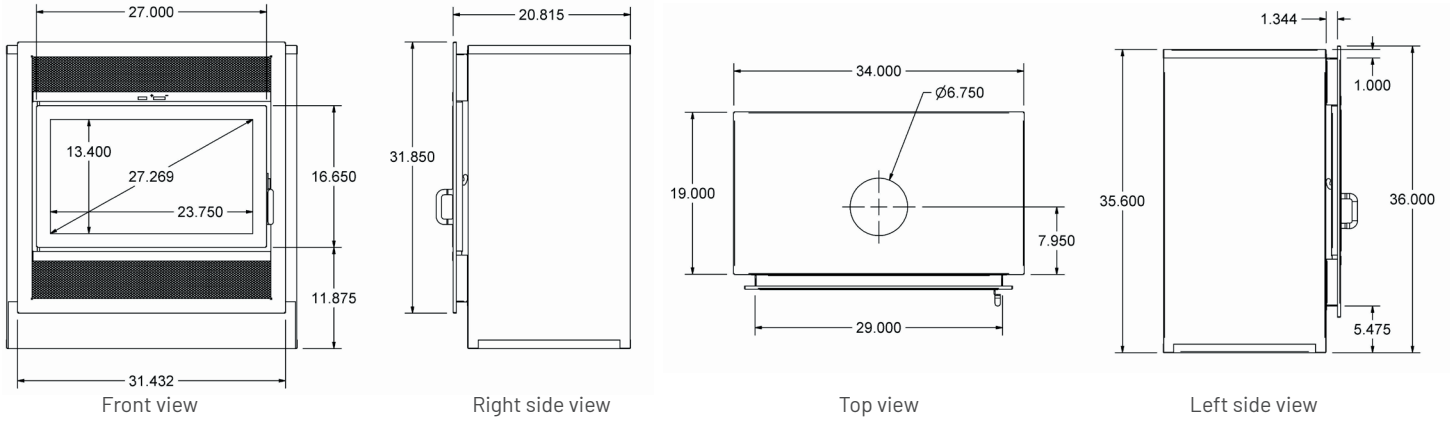

Elegance®

TECHNICAL SPECIFICATIONS

ELEGANCE® 36

BTU			FIREBOX		EFFICIENCIES			VENTING		
Cordwood	EPA	Cu. Ft	Log Length	g / hr	Optimal %	LHV	Type	Diameter	Brands	
75,000	25,944	2.4	24"	1.77 g	75 %	72.6 %	Class A	6-inch	All	

GLASS			DIMENSIONS			BLOWER INCLUDED	
Type	Dimensions	Area sq in	Height	Depth	Width	Type	CFM
Ceramic	23.75" X 13.4"	318	35.6"	21"	34"	Variable Speed	130