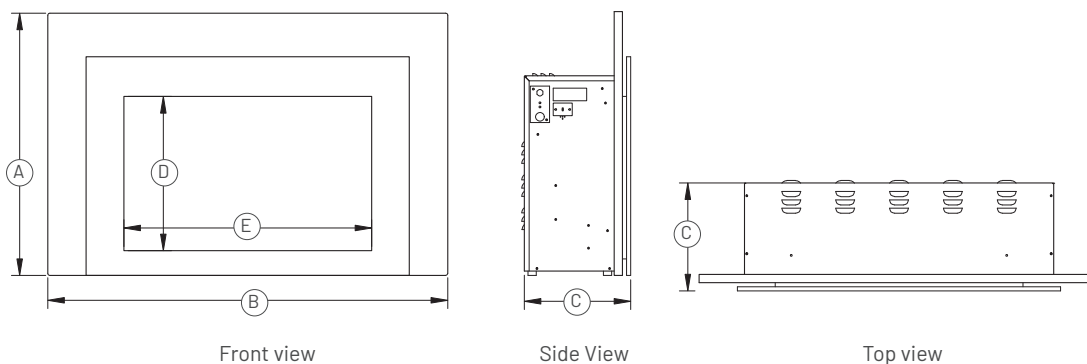

TECHNICAL SPECIFICATIONS

INS-AMB-30 | INS-AMB-34

ENERGY			ENERGY CONSUMPTION		FLAME TECHNOLOGY		POWER SUPPLY AND HEATING CAPACITY		
Volts	Amps	Watts	Heater On	Heater Off	Lamps	Rotor Motor	Plug Location	Cord Length	Heating Area
120	12.5	1500 max	High 1500 w / Low 750 w	13 watts	LED	1 to 5 watts	Left side	76"	Approx. 400 sq. ft.

	GLASS			DIMENSIONS			OPTIONAL BLOWER	
	Type	Dimensions (DxE)	Area sq in	Height (A)	Depth (C)	Width (B)	Type	CFM
30	Ceramic	14.625" X 23.5"	344	19"	8.75"	29.375"	Variable speed	100
34	Ceramic	18.625" X 27.625"	514	23.375"	8.75"	33.125"	Variable speed	100