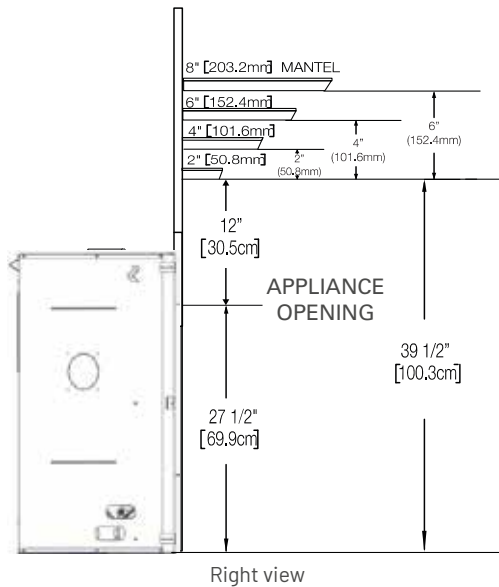

DESCRIPTION	DIMENSIONS	DESCRIPTION	DIMENSIONS
Live Edge Timber 5'	60"W x 8"D x 7"H	Sawmill Slab Mantel 5'	60"W x 8¼"D x 4"H
Live Edge Timber 6'	72"W x 8"D x 7"H	Sawmill Slab Mantel 6'	72"W x 8¼"D x 4"H
Hewn Mortise Beam 5'	60"W x 7"D x 6,5"H	Limestone 5'	60"W x 8"D x 7"H
Hewn Mortise Beam 6'	72"W x 7"D x 6,5"H	Limestone 6'	72"W x 8"D x 7"H
Rough Sawn Beam 5'	60"W x 8"D x 8"H		
Rough Sawn Beam 6'	72"W x 8"D x 8"H		

## TECHNICAL SPECIFICATIONS

ILLUSION® 42 | ILLUSION® 47 | ILLUSION® 56

	BTU				VENTING			GLASS		
	Max NG	Max LP	Min NG	Min LP	Type	Max. Height	In & Out Diameter	Type	Dimensions	Surface
<b>42</b>	20,000	20,000	14,000	14,000	Direct	40 feet	4" & 7"	Clear View	36.5" x 16.75"	628 sq in
<b>47</b>	24,000	24,000	17,000	17,000	Direct	40 feet	4" & 7"	Clear View	40.5" x 16.75"	698 sq in
<b>56</b>	28,000	26,500	22,000	21,000	Direct	40 feet	4" & 7"	Clear View	50.5" x 16.75"	845 sq in