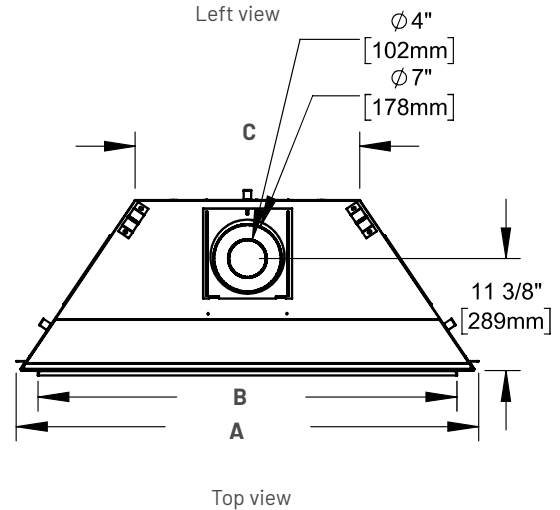

## DIMENSIONS

	42	47	56
<b>A</b>	18 9/16"	18 9/16"	18 9/16"
<b>B</b>	42 1/2"	47 3/8"	56 1/2"
<b>C</b>	39 3/8"	39 3/8"	39 3/8"
<b>D</b>	56"	56"	60"

DESCRIPTION	DIMENSIONS	DESCRIPTION	DIMENSIONS
Live Edge Timber 5'	60"W x 8"D x 7"H	Sawmill Slab Mantel 5'	60"W x 8¼"D x 4"H
Live Edge Timber 6'	72"W x 8"D x 7"H	Sawmill Slab Mantel 6'	72"W x 8¼"D x 4"H
Hewn Mortise Beam 5'	60"W x 7"D x 6,5"H	Limestone 5'	60"W x 8"D x 7"H
Hewn Mortise Beam 6'	72"W x 7"D x 6,5"H	Limestone 6'	72"W x 8"D x 7"H
Rough Sawn Beam 5'	60"W x 8"D x 8"H		
Rough Sawn Beam 6'	72"W x 8"D x 8"H		

## TECHNICAL SPECIFICATIONS

ILLUSION® 42 | ILLUSION® 47 | ILLUSION® 56

	BTU				VENTING			GLASS		
	Max NG	Max LP	Min NG	Min LP	Type	Max. Height	In & Out Diameter	Type	Dimensions	Surface
<b>42</b>	20,000	20,000	14,000	14,000	Direct	40 feet	4" & 7"	Clear View	36.5" x 16.75"	628 sq in
<b>47</b>	24,000	24,000	17,000	17,000	Direct	40 feet	4" & 7"	Clear View	40.5" x 16.75"	698 sq in
<b>56</b>	28,000	26,500	22,000	21,000	Direct	40 feet	4" & 7"	Clear View	50.5" x 16.75"	845 sq in

	OVERALL DIMENSIONS					FRAMING DIMENSIONS			OPTIONAL BLOWER		MANTEL SHELF CLEARANCE	
	Height	Depth	Width (A)	Width (B)	Width (C)	Height	Depth	Width	Type	CFM	Shelf depth	Clearance
<b>42</b>	39.0625"	18.8125"	42"	38.5"	18.75"	39.375"	18.5625"	42.5"	Vitesse Variable	100	6"	16"
<b>47</b>	39.0625"	18.8125"	46.875"	42.5"	22.75"	39.375"	18.5625"	47.375"	Vitesse Variable	100	6"	16"
<b>56</b>	39.0625"	18.8125"	56"	52.5"	32.75"	39.375"	18.5625"	56.5"	Vitesse Variable	100	6"	16"