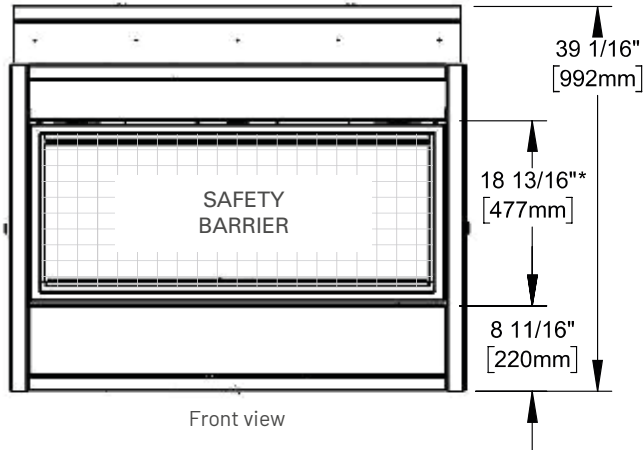

DESCRIPTION	DIMENSIONS	DESCRIPTION	DIMENSIONS
Live Edge Timber 5'	60"W x 8"D x 7"H	Sawmill Slab Mantel 5'	60"W x 8¼"D x 4"H
Live Edge Timber 6'	72"W x 8"D x 7"H	Sawmill Slab Mantel 6'	72"W x 8¼"D x 4"H
Hewn Mortise Beam 5'	60"W x 7"D x 6,5"H	Limestone 5'	60"W x 8"D x 7"H
Hewn Mortise Beam 6'	72"W x 7"D x 6,5"H	Limestone 6'	72"W x 8"D x 7"H
Rough Sawn Beam 5'	60"W x 8"D x 8"H		
Rough Sawn Beam 6'	72"W x 8"D x 8"H		

## TECHNICAL SPECIFICATIONS

ILLUSION® 42 | ILLUSION® 47 | ILLUSION® 56

	BTU				VENTING			GLASS		
	Max NG	Max LP	Min NG	Min LP	Type	Max. Height	In & Out Diameter	Type	Dimensions	Surface
<b>42</b>	20,000	20,000	14,000	14,000	Direct	40 feet	4" & 7"	Clear View	36.5" x 16.75"	628 sq in
<b>47</b>	24,000	24,000	17,000	17,000	Direct	40 feet	4" & 7"	Clear View	40.5" x 16.75"	698 sq in
<b>56</b>	28,000	26,500	22,000	21,000	Direct	40 feet	4" & 7"	Clear View	50.5" x 16.75"	845 sq in