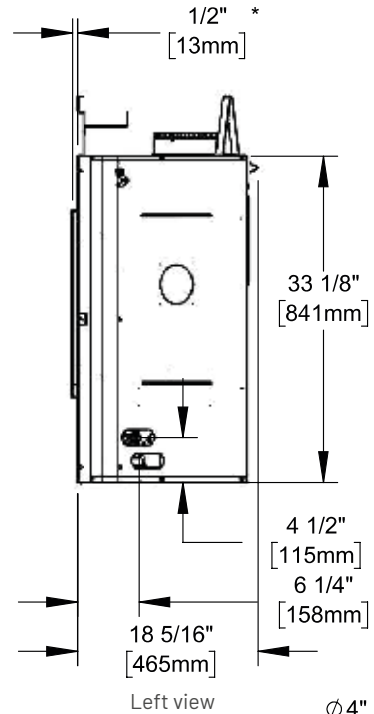

## DIMENSIONS

	42	47	56
<b>A</b>	18 9/16"	18 9/16"	18 9/16"
<b>B</b>	42 1/2"	47 3/8"	56 1/2"
<b>C</b>	39 3/8"	39 3/8"	39 3/8"
<b>D</b>	56"	56"	60"

DESCRIPTION	DIMENSIONS	DESCRIPTION	DIMENSIONS
Live Edge Timber 5'	60"W x 8"D x 7"H	Sawmill Slab Mantel 5'	60"W x 8¼"D x 4"H
Live Edge Timber 6'	72"W x 8"D x 7"H	Sawmill Slab Mantel 6'	72"W x 8¼"D x 4"H
Hewn Mortise Beam 5'	60"W x 7"D x 6,5"H	Limestone 5'	60"W x 8"D x 7"H
Hewn Mortise Beam 6'	72"W x 7"D x 6,5"H	Limestone 6'	72"W x 8"D x 7"H
Rough Sawn Beam 5'	60"W x 8"D x 8"H		
Rough Sawn Beam 6'	72"W x 8"D x 8"H		

## TECHNICAL SPECIFICATIONS

ILLUSION® 42 | ILLUSION® 47 | ILLUSION® 56

	BTU				VENTING			GLASS		
	Max NG	Max LP	Min NG	Min LP	Type	Max. Height	In & Out Diameter	Type	Dimensions	Surface
<b>42</b>	20,000	20,000	14,000	14,000	Direct	40 feet	4" & 7"	Clear View	36.5" x 16.75"	628 sq in
<b>47</b>	24,000	24,000	17,000	17,000	Direct	40 feet	4" & 7"	Clear View	40.5" x 16.75"	698 sq in
<b>56</b>	28,000	26,500	22,000	21,000	Direct	40 feet	4" & 7"	Clear View	50.5" x 16.75"	845 sq in

	OVERALL DIMENSIONS					FRAMING DIMENSIONS			OPTIONAL BLOWER		MANTEL SHELF CLEARANCE	
	Height	Depth	Width (A)	Width (B)	Width (C)	Height	Depth	Width	Type	CFM	Shelf depth	Clearance
<b>42</b>	39.0625"	18.8125"	42"	38.5"	18.75"	39.375"	18.5625"	42.5"	Vitesse Variable	100	6"	16"
<b>47</b>	39.0625"	18.8125"	46.875"	42.5"	22.75"	39.375"	18.5625"	47.375"	Vitesse Variable	100	6"	16"
<b>56</b>	39.0625"	18.8125"	56"	52.5"	32.75"	39.375"	18.5625"	56.5"	Vitesse Variable	100	6"	16"