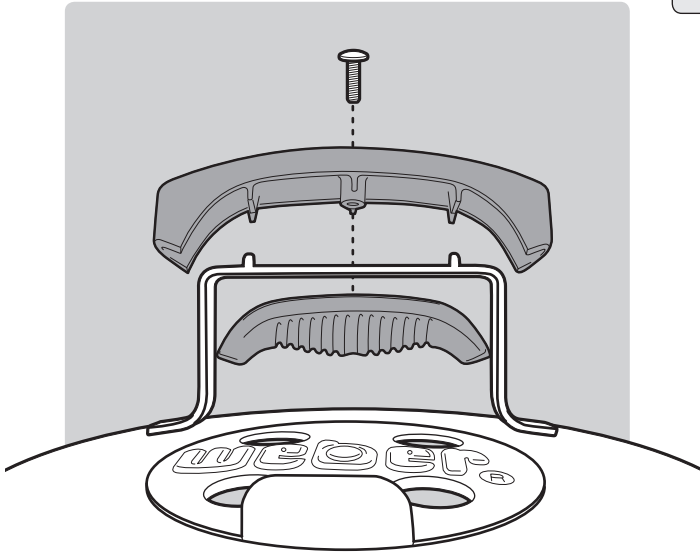

3

1 -

Weber-Stephen Products LLC
www.weber.com

© 2018 Designed and engineered by Weber-Stephen Products LLC,
1415 S. Roselle Road, Palatine, Illinois 60067 USA.