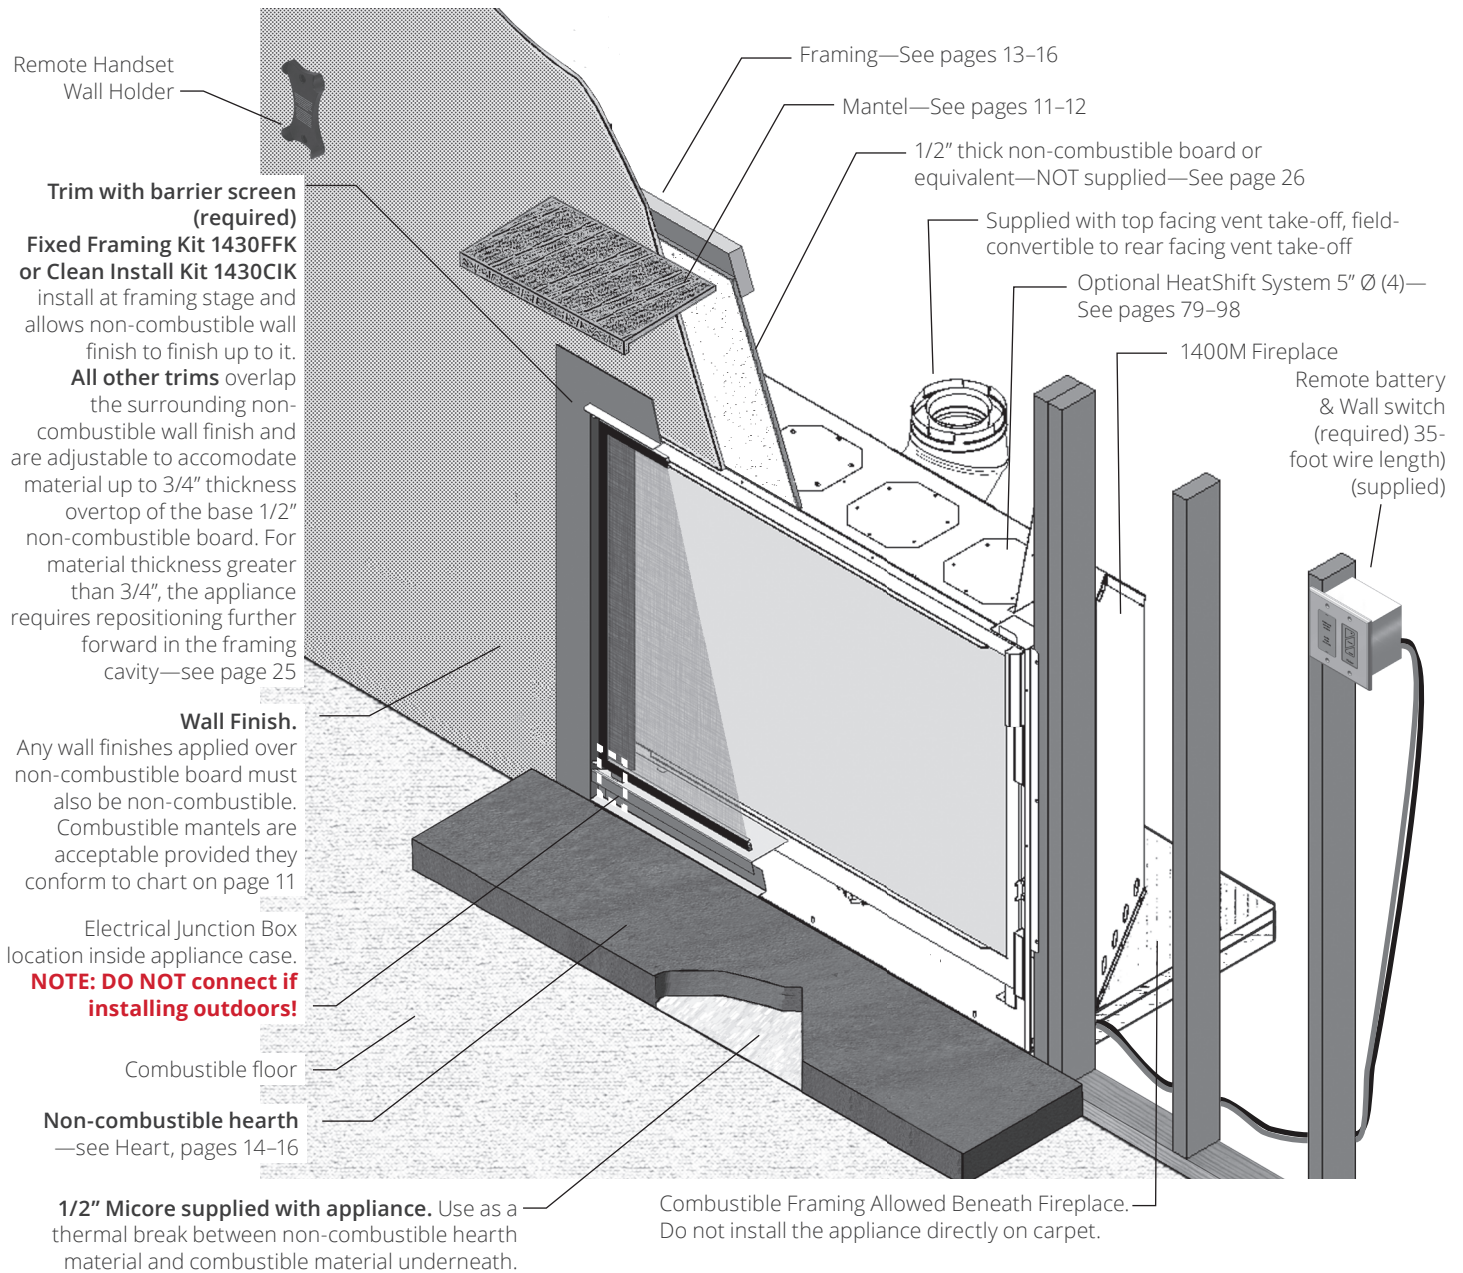

H6 1400M

Nov 2022

1/2

Overview

Note: This appliance may be installed in outdoor, weather protected environments as defined in the GV60CKO Outdoor Conversion Kit instruction manual.

All pages indicated refer to the appliance's installation manual.

valor[®] H6 1400M

Nov 2022
2/2

Dimensions