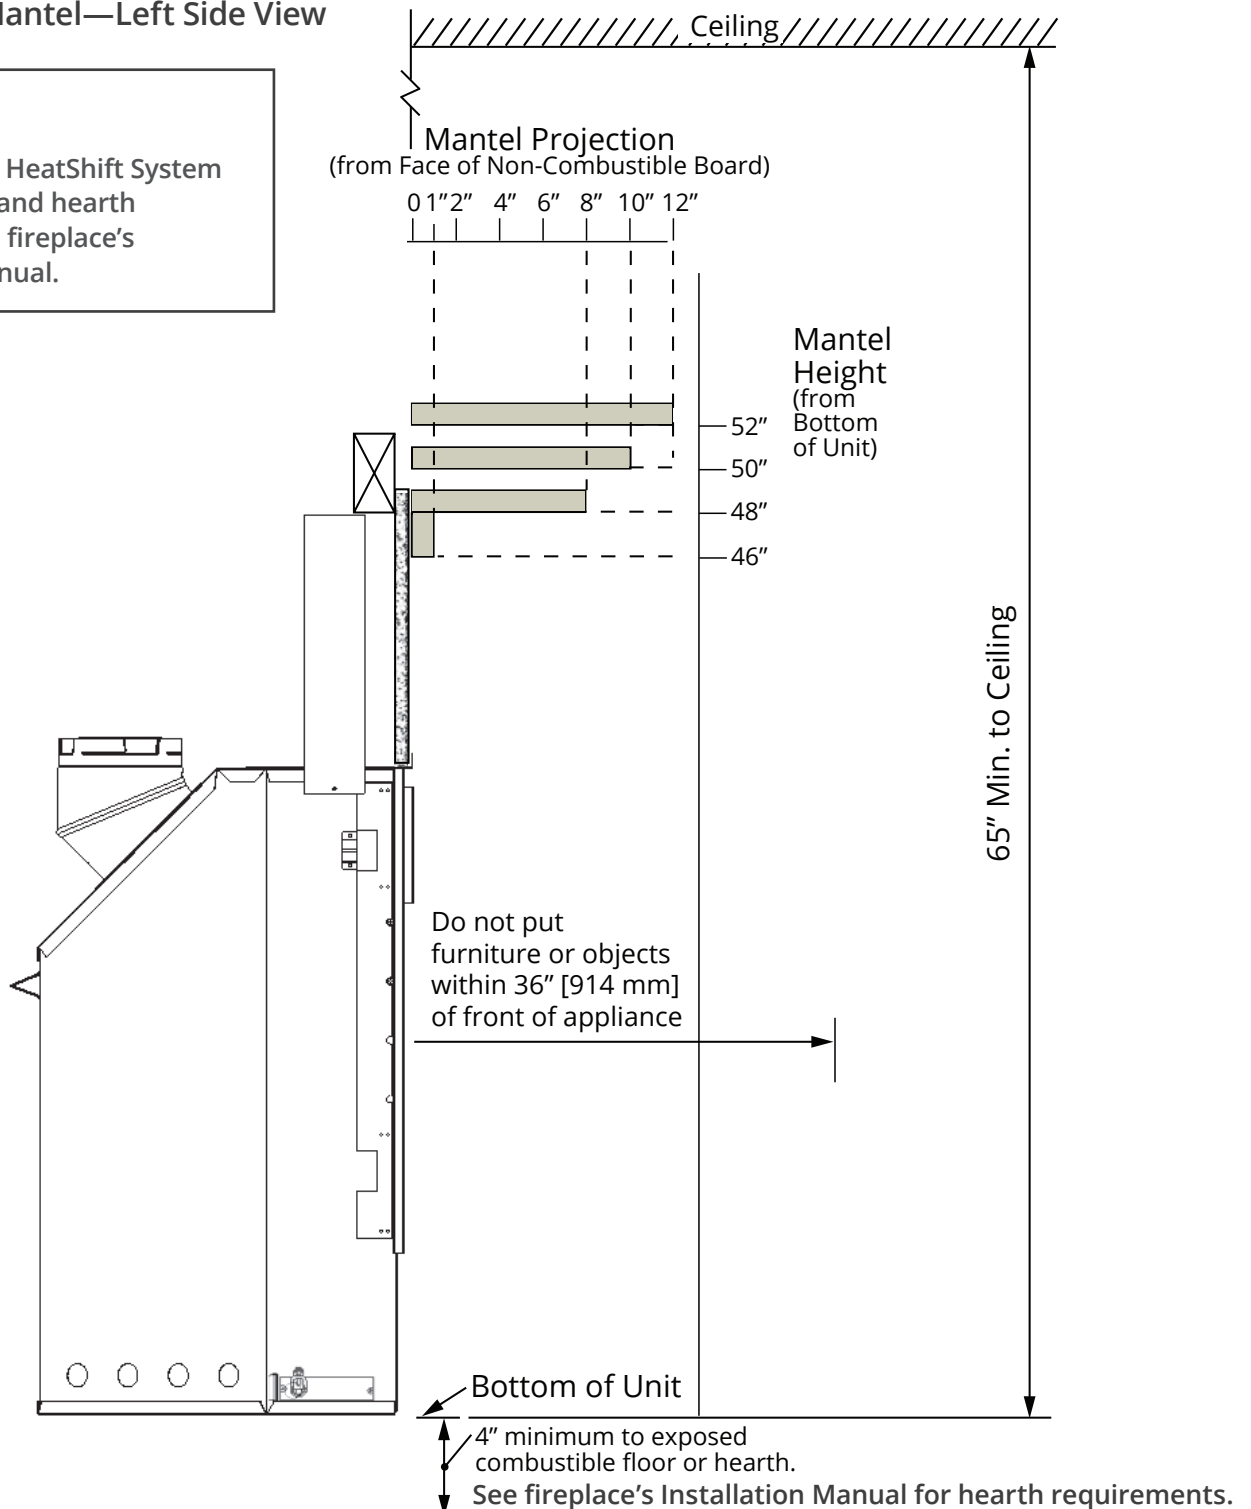

## Mantel Clearances

Combustible Mantel—Left Side View

### NOTE

Use of optional HeatShift System affects mantel and hearth clearances. See fireplace's Installation Manual.

## Mantel Clearances

Combustible Sidewall / Mantel Leg—Top View