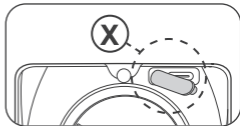

Caution: When fitting into iBox or Charging dock, turn the cover as close as possible to the circle with clockwise.

Caution: Make sure to close the cover completely when you use i2Plus as wearable pumps.