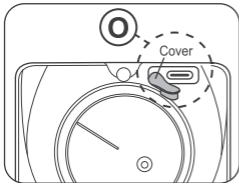

Caution: When fitting into iBox or Charging dock, turn the cover as close as possible to the circle with clockwise.

Caution: Make sure to close the cover completely when you use i2Plus as wearable pumps.