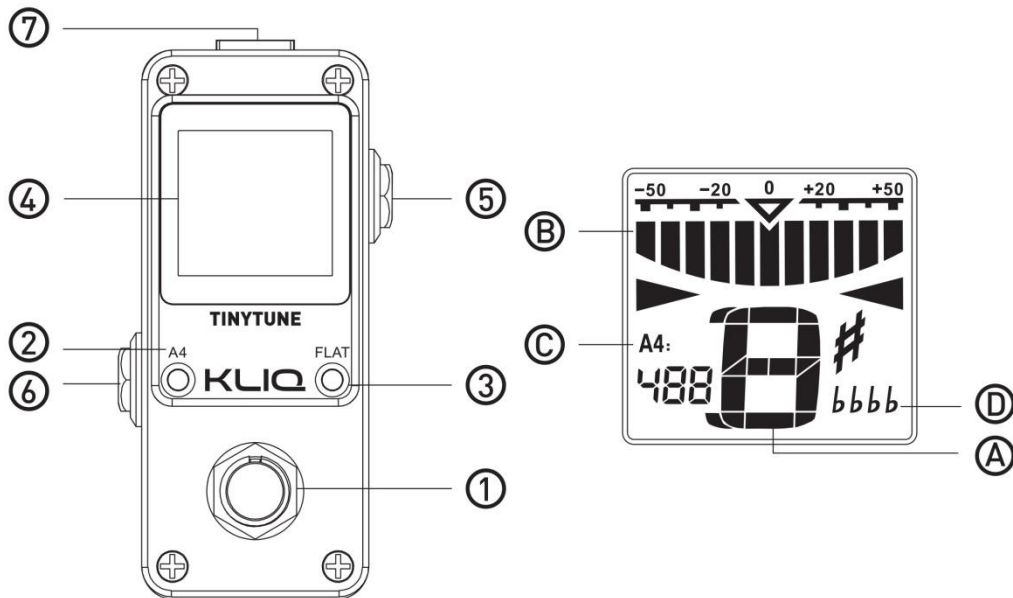

PANEL & FUNCTIONS

- ① On / Off Switch
- ② A4 Button
- ③ Flat Button
- ④ Screen
- ⑤ Input Jack
- ⑥ Output Jack
- ⑦ 9V \oplus \ominus DC Adapter Jack

Display Indicators:

- Ⓐ Note Name
- Ⓑ Tuning Meter
- Ⓒ A4 Reference Pitch
- Ⓓ Flat Tuning

USING THE TUNER

1. Connect a 9V DC Power Adapter into the pedal. Please make sure the adapter's polarity is center-negative.
2. Plug your instrument into the Input Jack, and your next pedal or amplifier to the Output Jack.
3. Hit the On / Off Switch to toggle the power. Please note, when the tuner is on, no sound will pass through to the output.
4. Play a single note on your instrument. The note will be displayed on the Note Name Indicator Ⓐ. The red Indicators on the left of the Tuning Meter Ⓑ will light up if the pitch is flat. The yellow indicators on the right of the Tuning Meter Ⓑ will light up if the pitch is sharp. Adjust the tuning so that the center blue indicator Lights up on the Tuning Meter Ⓑ, along with two blue triangles on both sides of the note name. This means the note you're playing is perfectly in tune.

SPECIFICATIONS

- Tuning Range: A0 (27.50Hz) - C8 (4,186.01Hz)
- Tuning Precision: ± 0.5 cent
- A4 Pitch Calibration: 430-450Hz (1Hz steps)
- Flat Tuning: “b”, “bb”, “bbb”, and “bbbb”
- Power Source: 9V DC Adapter
- Dimensions: 3.66 x 1.50 x 1.22 inch / 93 x 38 x 31 mm
- Weight: 4.39oz / 123g