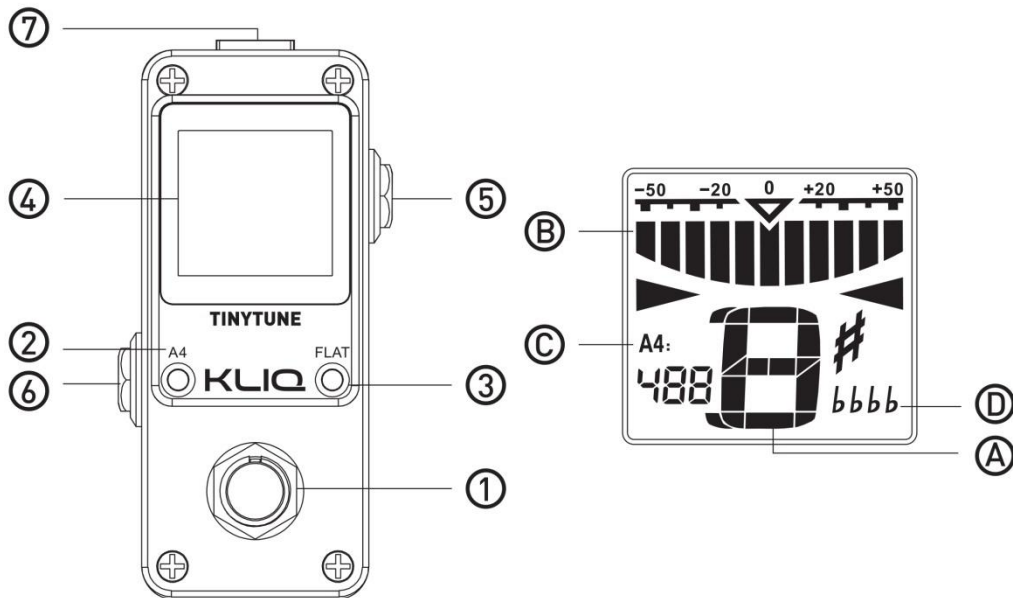

## PANEL & FUNCTIONS

- ① On / Off Switch
- ② A4 Button
- ③ Flat Button
- ④ Screen
- ⑤ Input Jack
- ⑥ Output Jack
- ⑦ 9V  $\oplus$   $\ominus$  DC Adapter Jack

### Display Indicators:

- Ⓐ Note Name
- Ⓑ Tuning Meter
- Ⓒ A4 Reference Pitch
- Ⓓ Flat Tuning

## USING THE TUNER

1. Connect a 9V DC Power Adapter into the pedal. Please make sure the adapter's polarity is center-negative.
2. Plug your instrument into the Input Jack, and your next pedal or amplifier to the Output Jack.
3. Hit the On / Off Switch to toggle the power. Please note, when the tuner is on, no sound will pass through to the output.
4. Play a single note on your instrument. The note will be displayed on the Note Name Indicator ④. The red Indicators on the left of the Tuning Meter ⑤ will light up if the pitch is flat. The yellow indicators on the right of the Tuning Meter ⑤ will light up if the pitch is sharp. Adjust the tuning so that the center blue indicator Lights up on the Tuning Meter ⑤, along with two blue triangles on both sides of the note name. This means the note you're playing is perfectly in tune.

## SPECIFICATIONS

- Tuning Range: A0 (27.50Hz) - C8 (4,186.01Hz)
- Tuning Precision:  $\pm 0.5$  cent
- A4 Pitch Calibration: 430-450Hz (1Hz steps)
- Flat Tuning: “b”, “bb”, “bbb”, and “bbbb”
- Power Source: 9V DC Adapter
- Dimensions: 3.66 x 1.50 x 1.22 inch / 93 x 38 x 31 mm
- Weight: 4.39oz / 123g