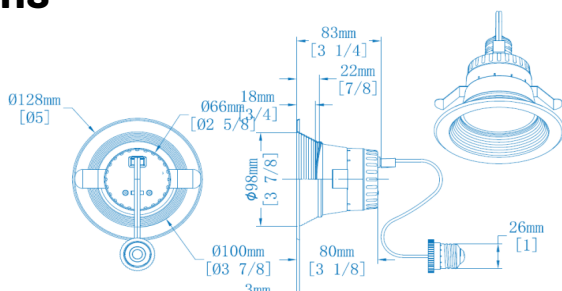

Dimensions

DP G2

4in

6in

Accessories

EMA-DH20T-UNV-110

Emergency Backup

Electrical Load