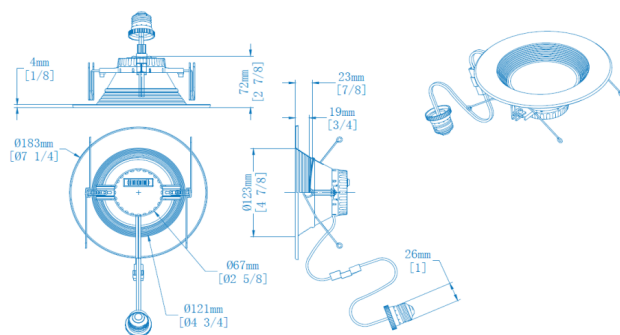

Dimensions

DP G2

4in

6in

Accessories

EMA-DH20T-UNV-110

Emergency Backup

Electrical Load