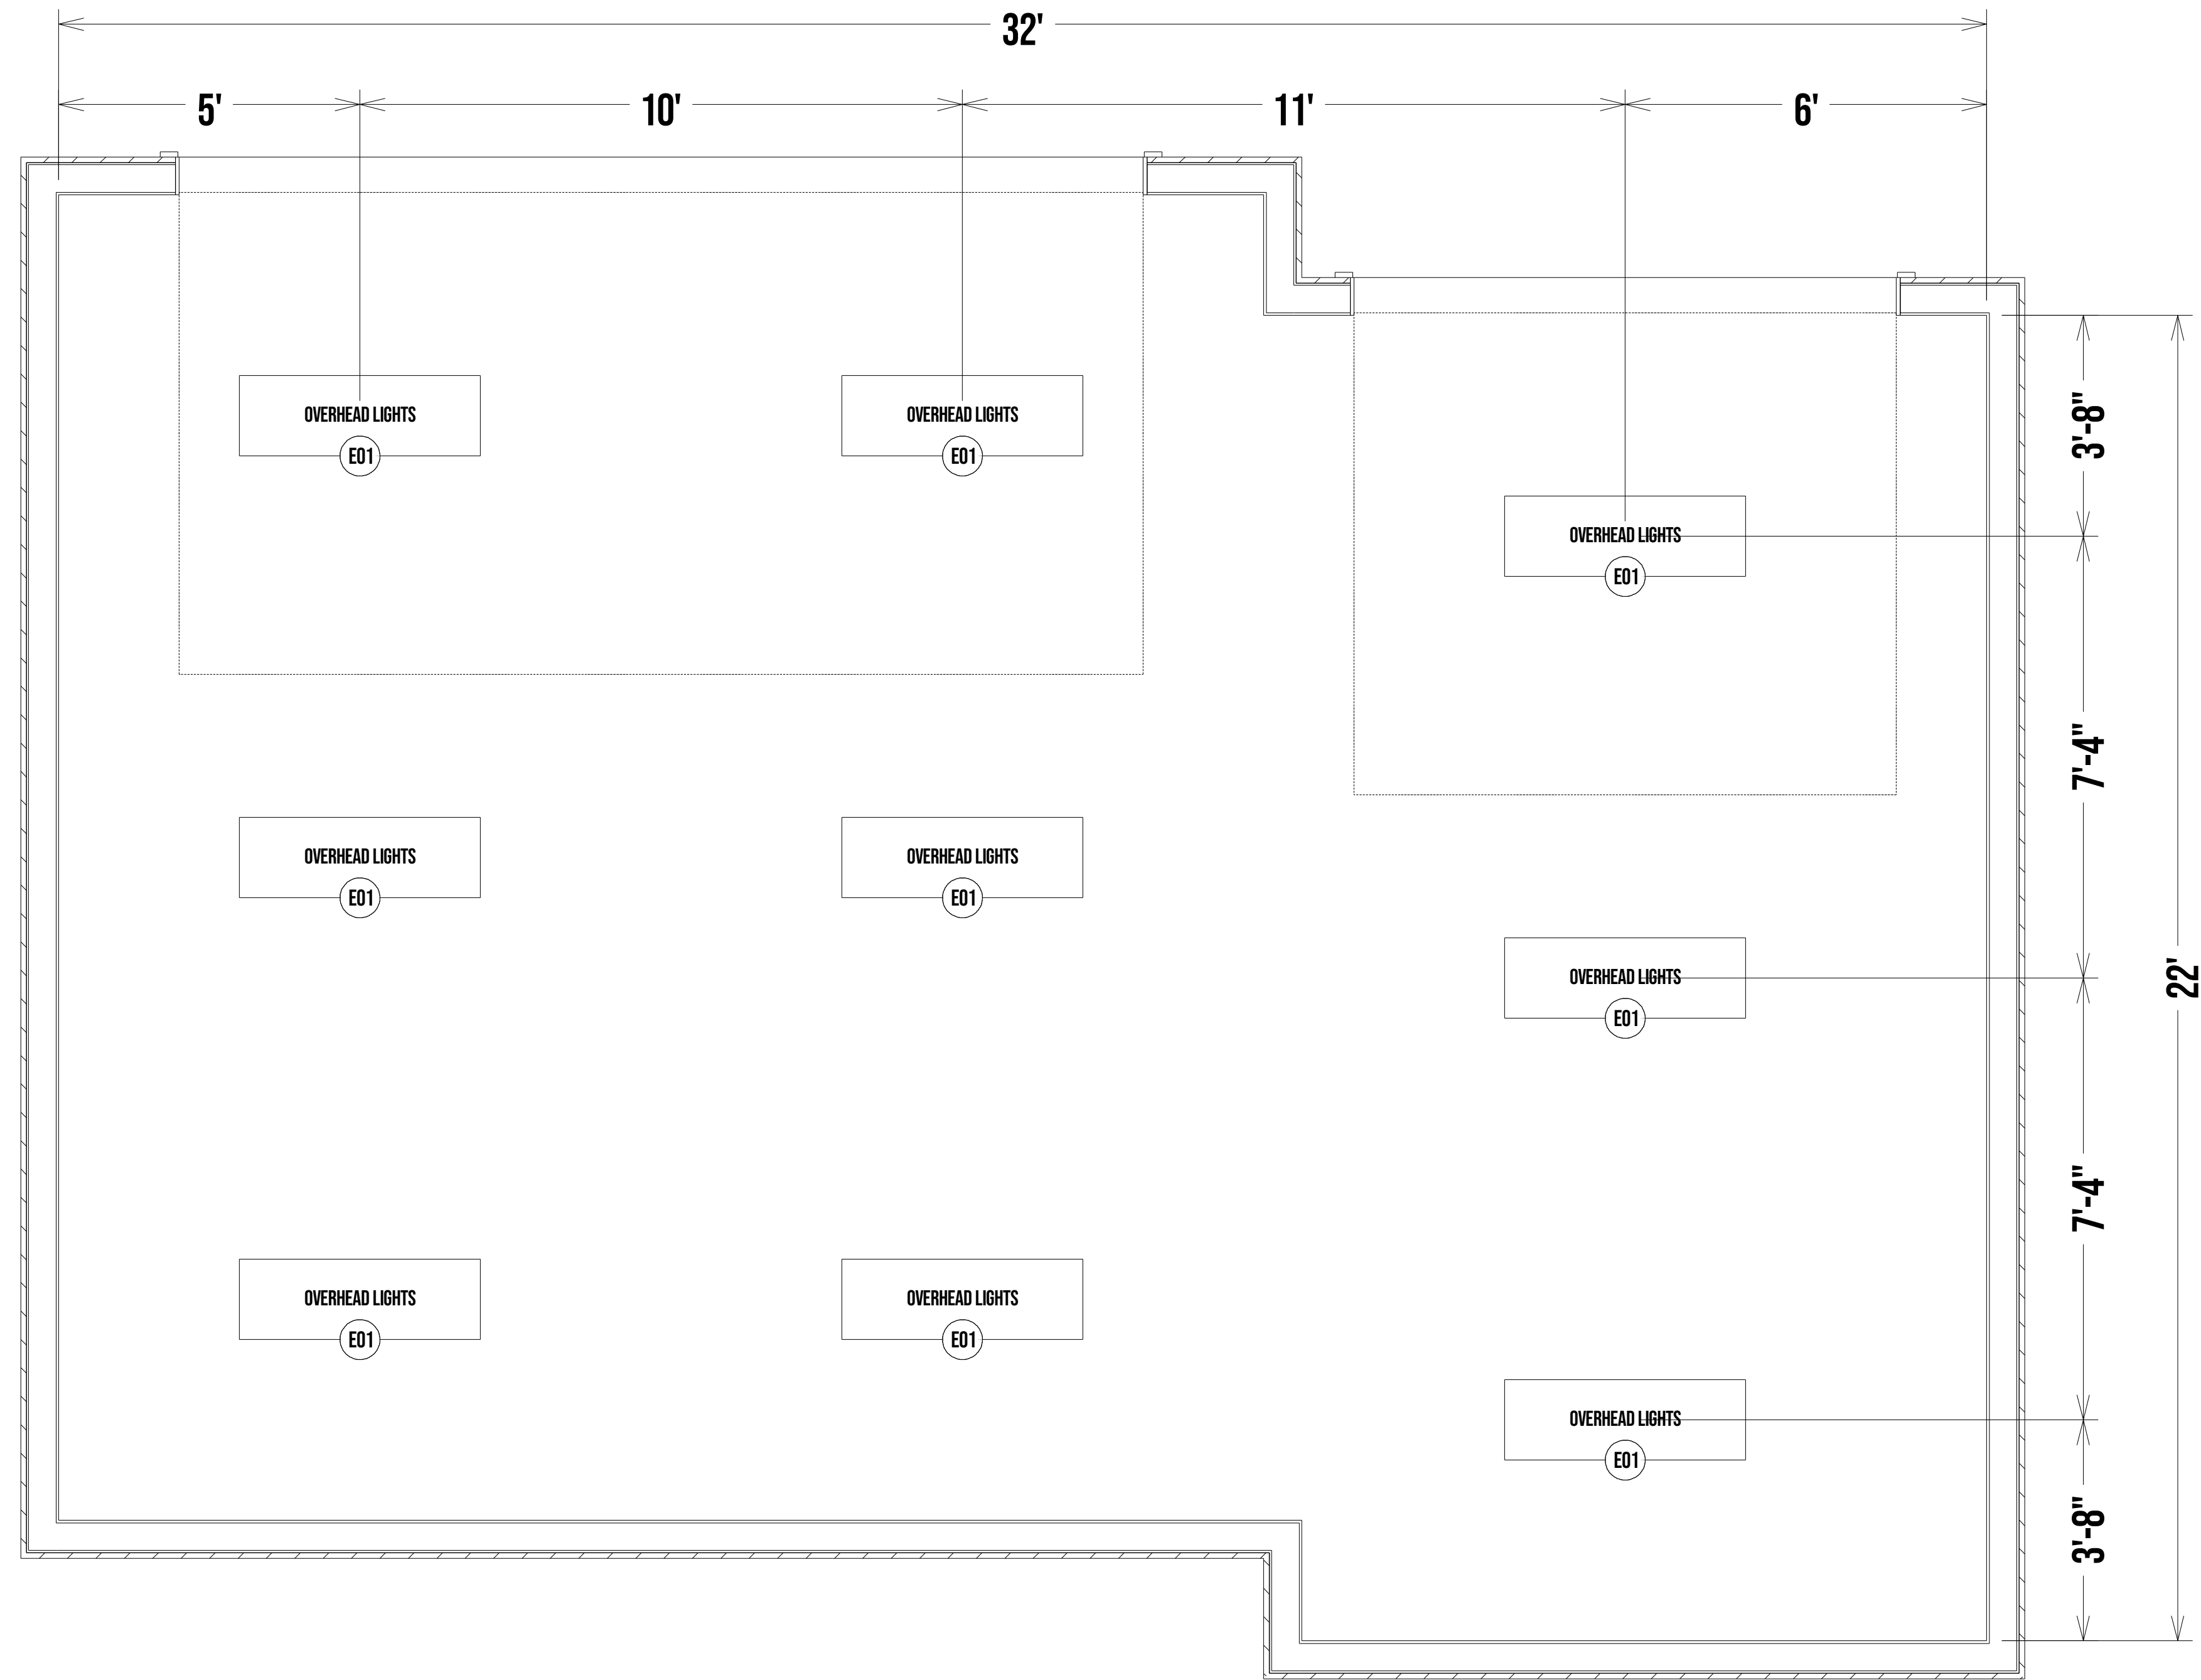

THREE CAR GARAGE

NOTES

SCALE 1/2" = 1'-0"
 SHEET
 LIGHTING PLAN

LIGHTING SCHEDULE					
NUMBER	MANUFACTURER	DESCRIPTION	QTY	COMMENTS	2D SYMBOL
E01	PRIME LIGHTS	OVERHEAD LIGHTS	9		