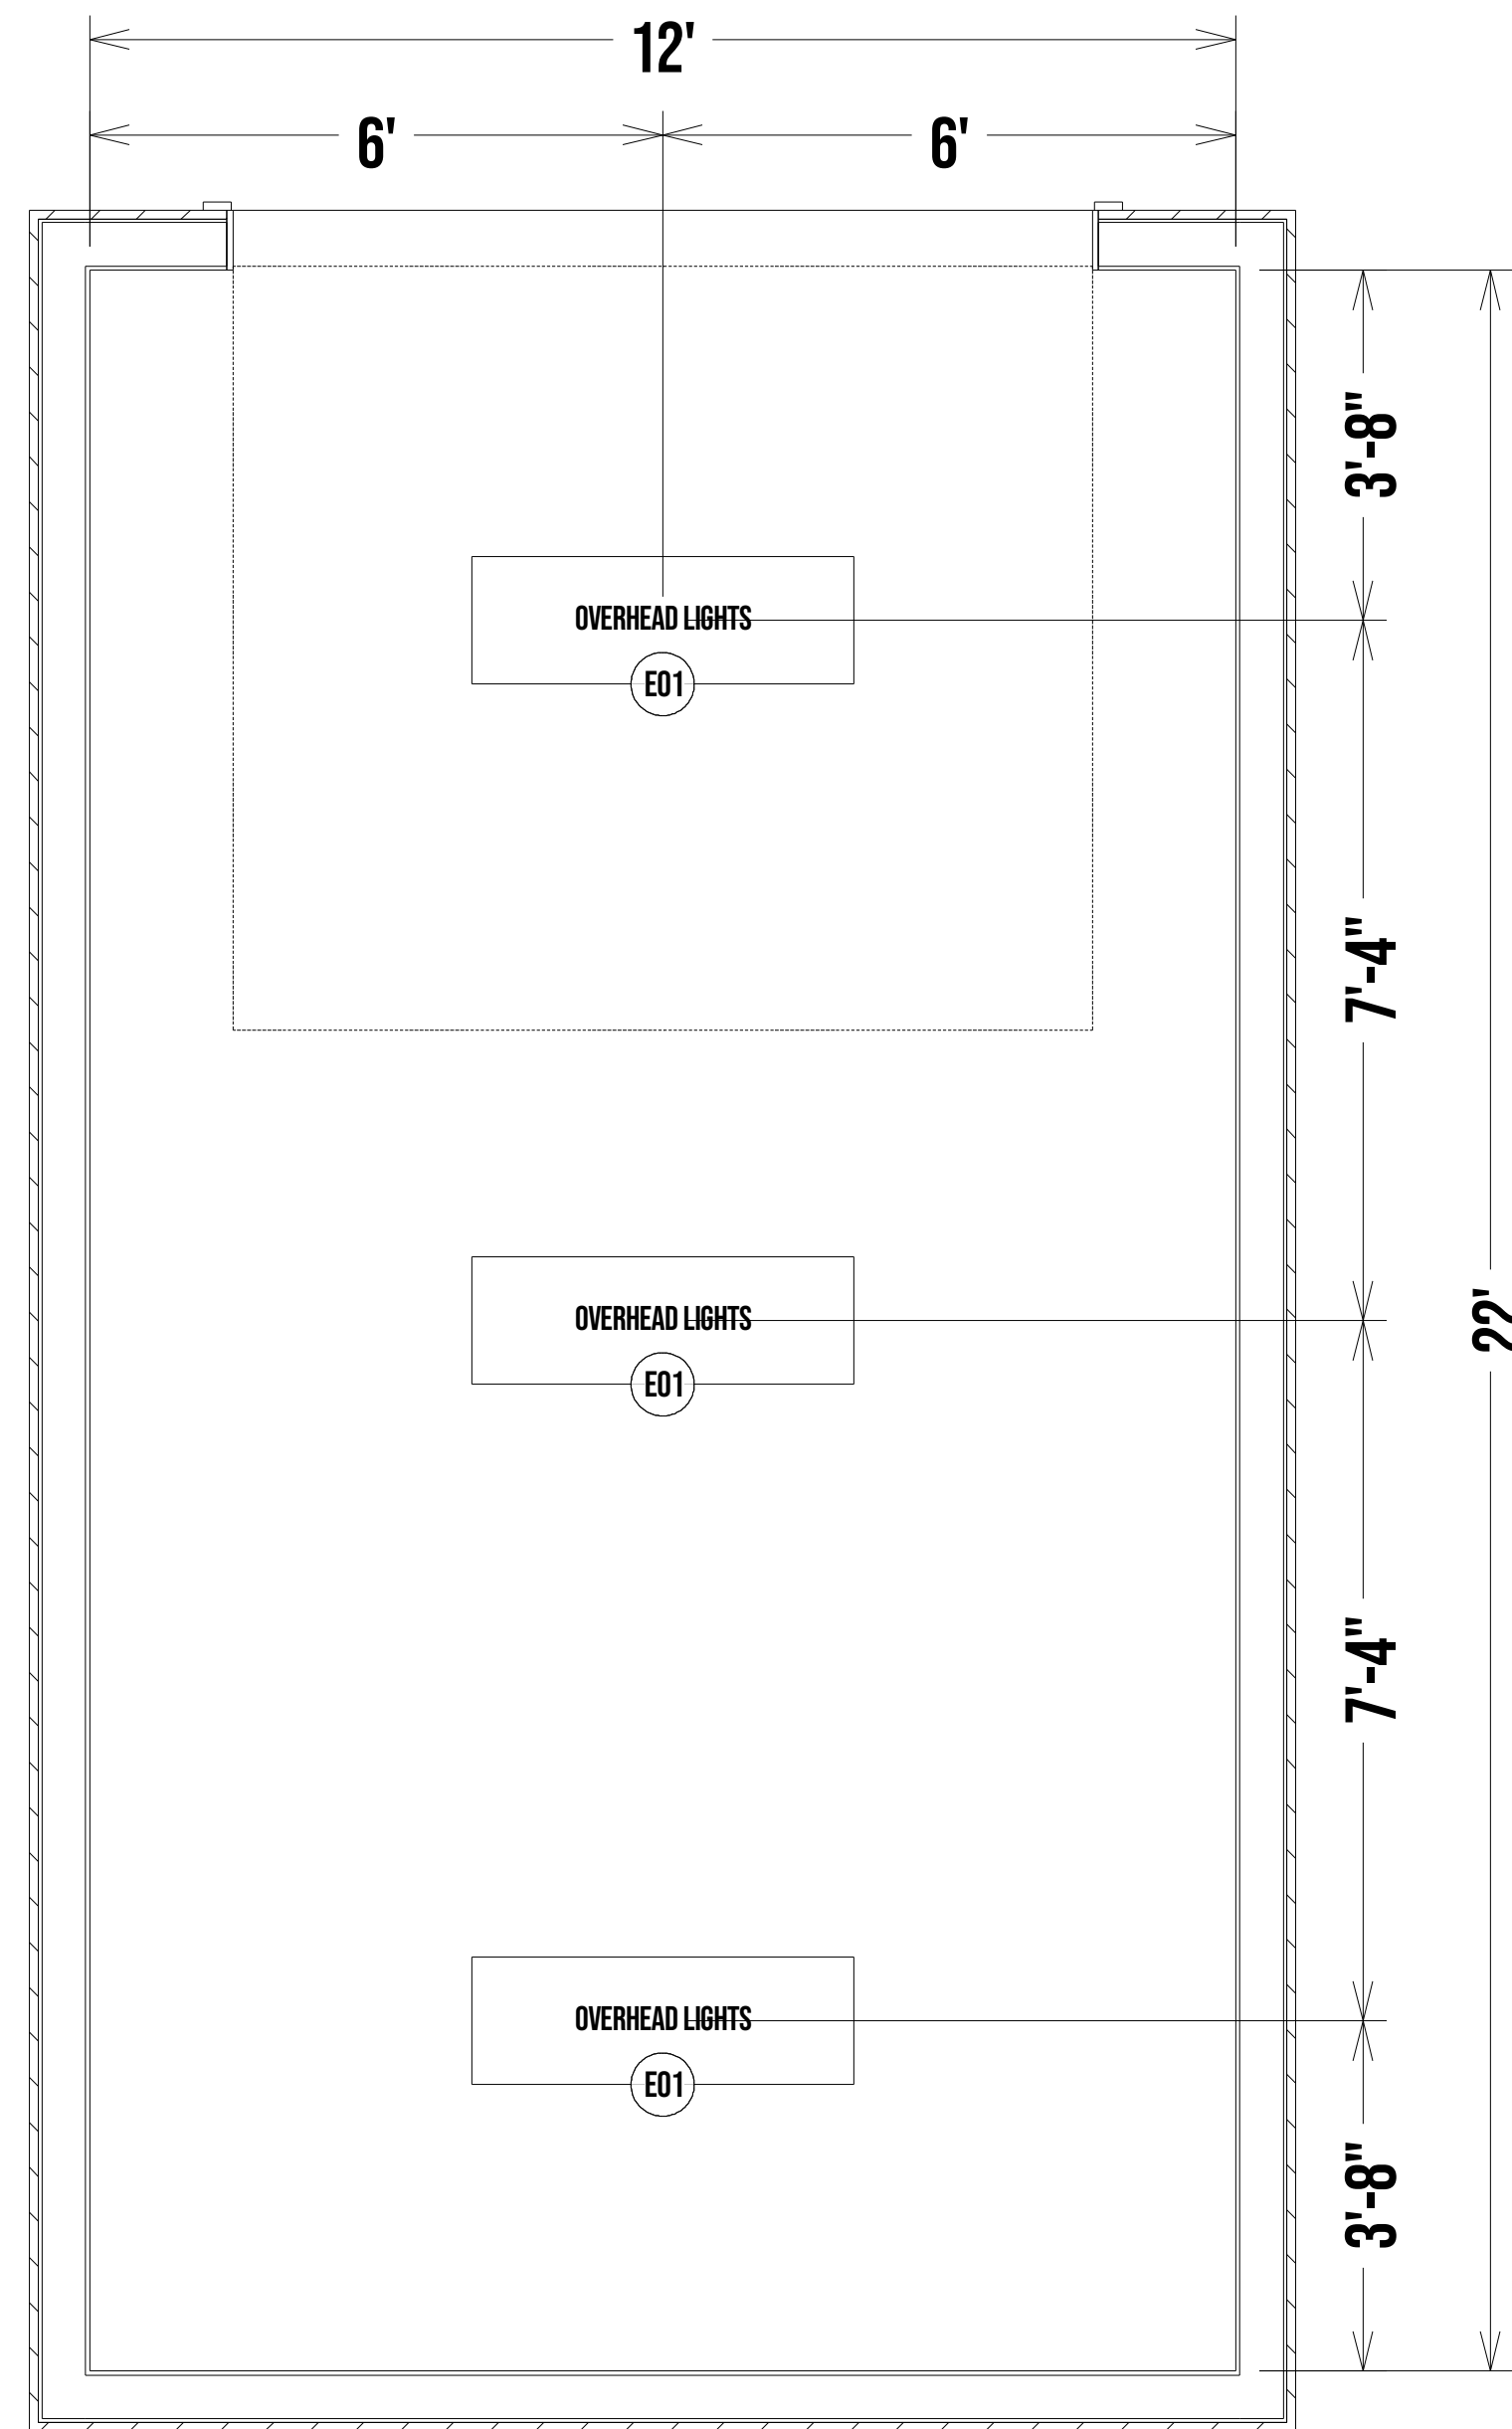

ONE CAR GARAGE

NOTES

SCALE 1/2" = 1'-0"
SHEET
LIGHTING PLAN

LIGHTING SCHEDULE

NUMBER	MANUFACTURER	DESCRIPTION	QTY	COMMENTS	2D SYMBOL
E01	PRIME LIGHTS	OVERHEAD LIGHTS	3		