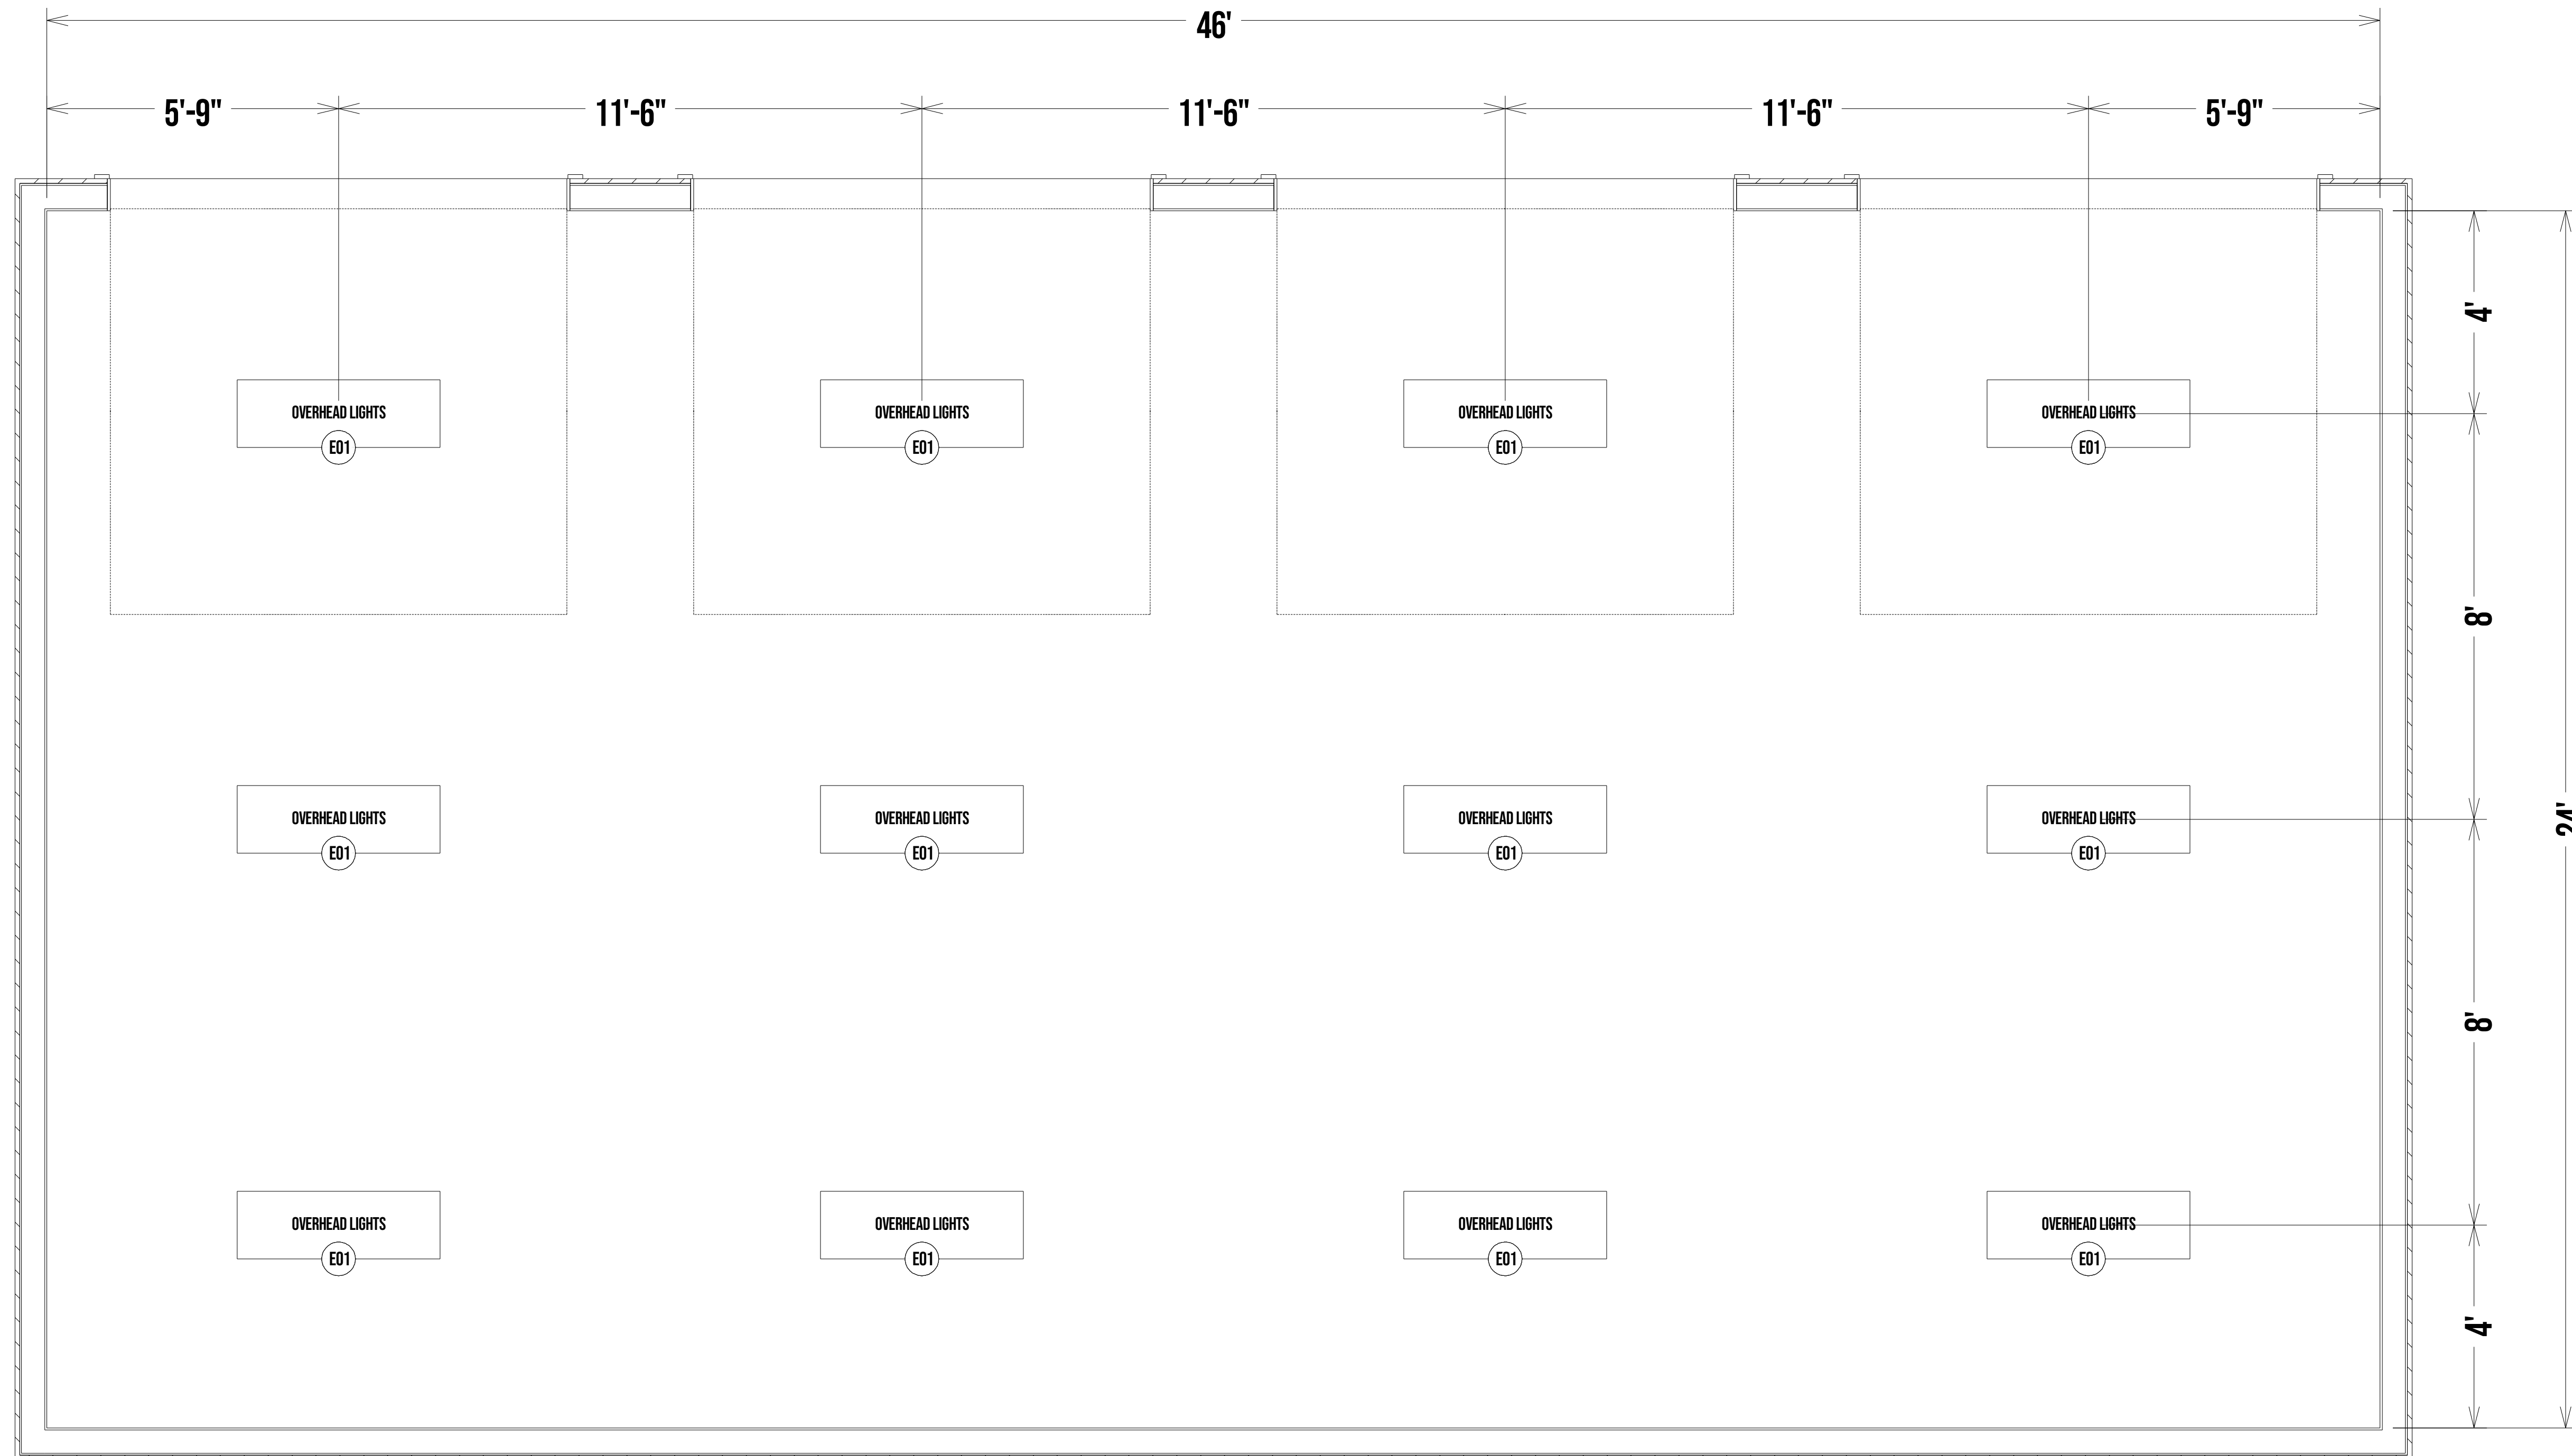

FOUR CAR GARAGE

NOTES

SCALE 1/2" = 1'-0"
SHEET
LIGHTING PLAN

LIGHTING SCHEDULE					
NUMBER	MANUFACTURER	DESCRIPTION	QTY	COMMENTS	2D SYMBOL
E01	PRIME LIGHTS	OVERHEAD LIGHTS	12		