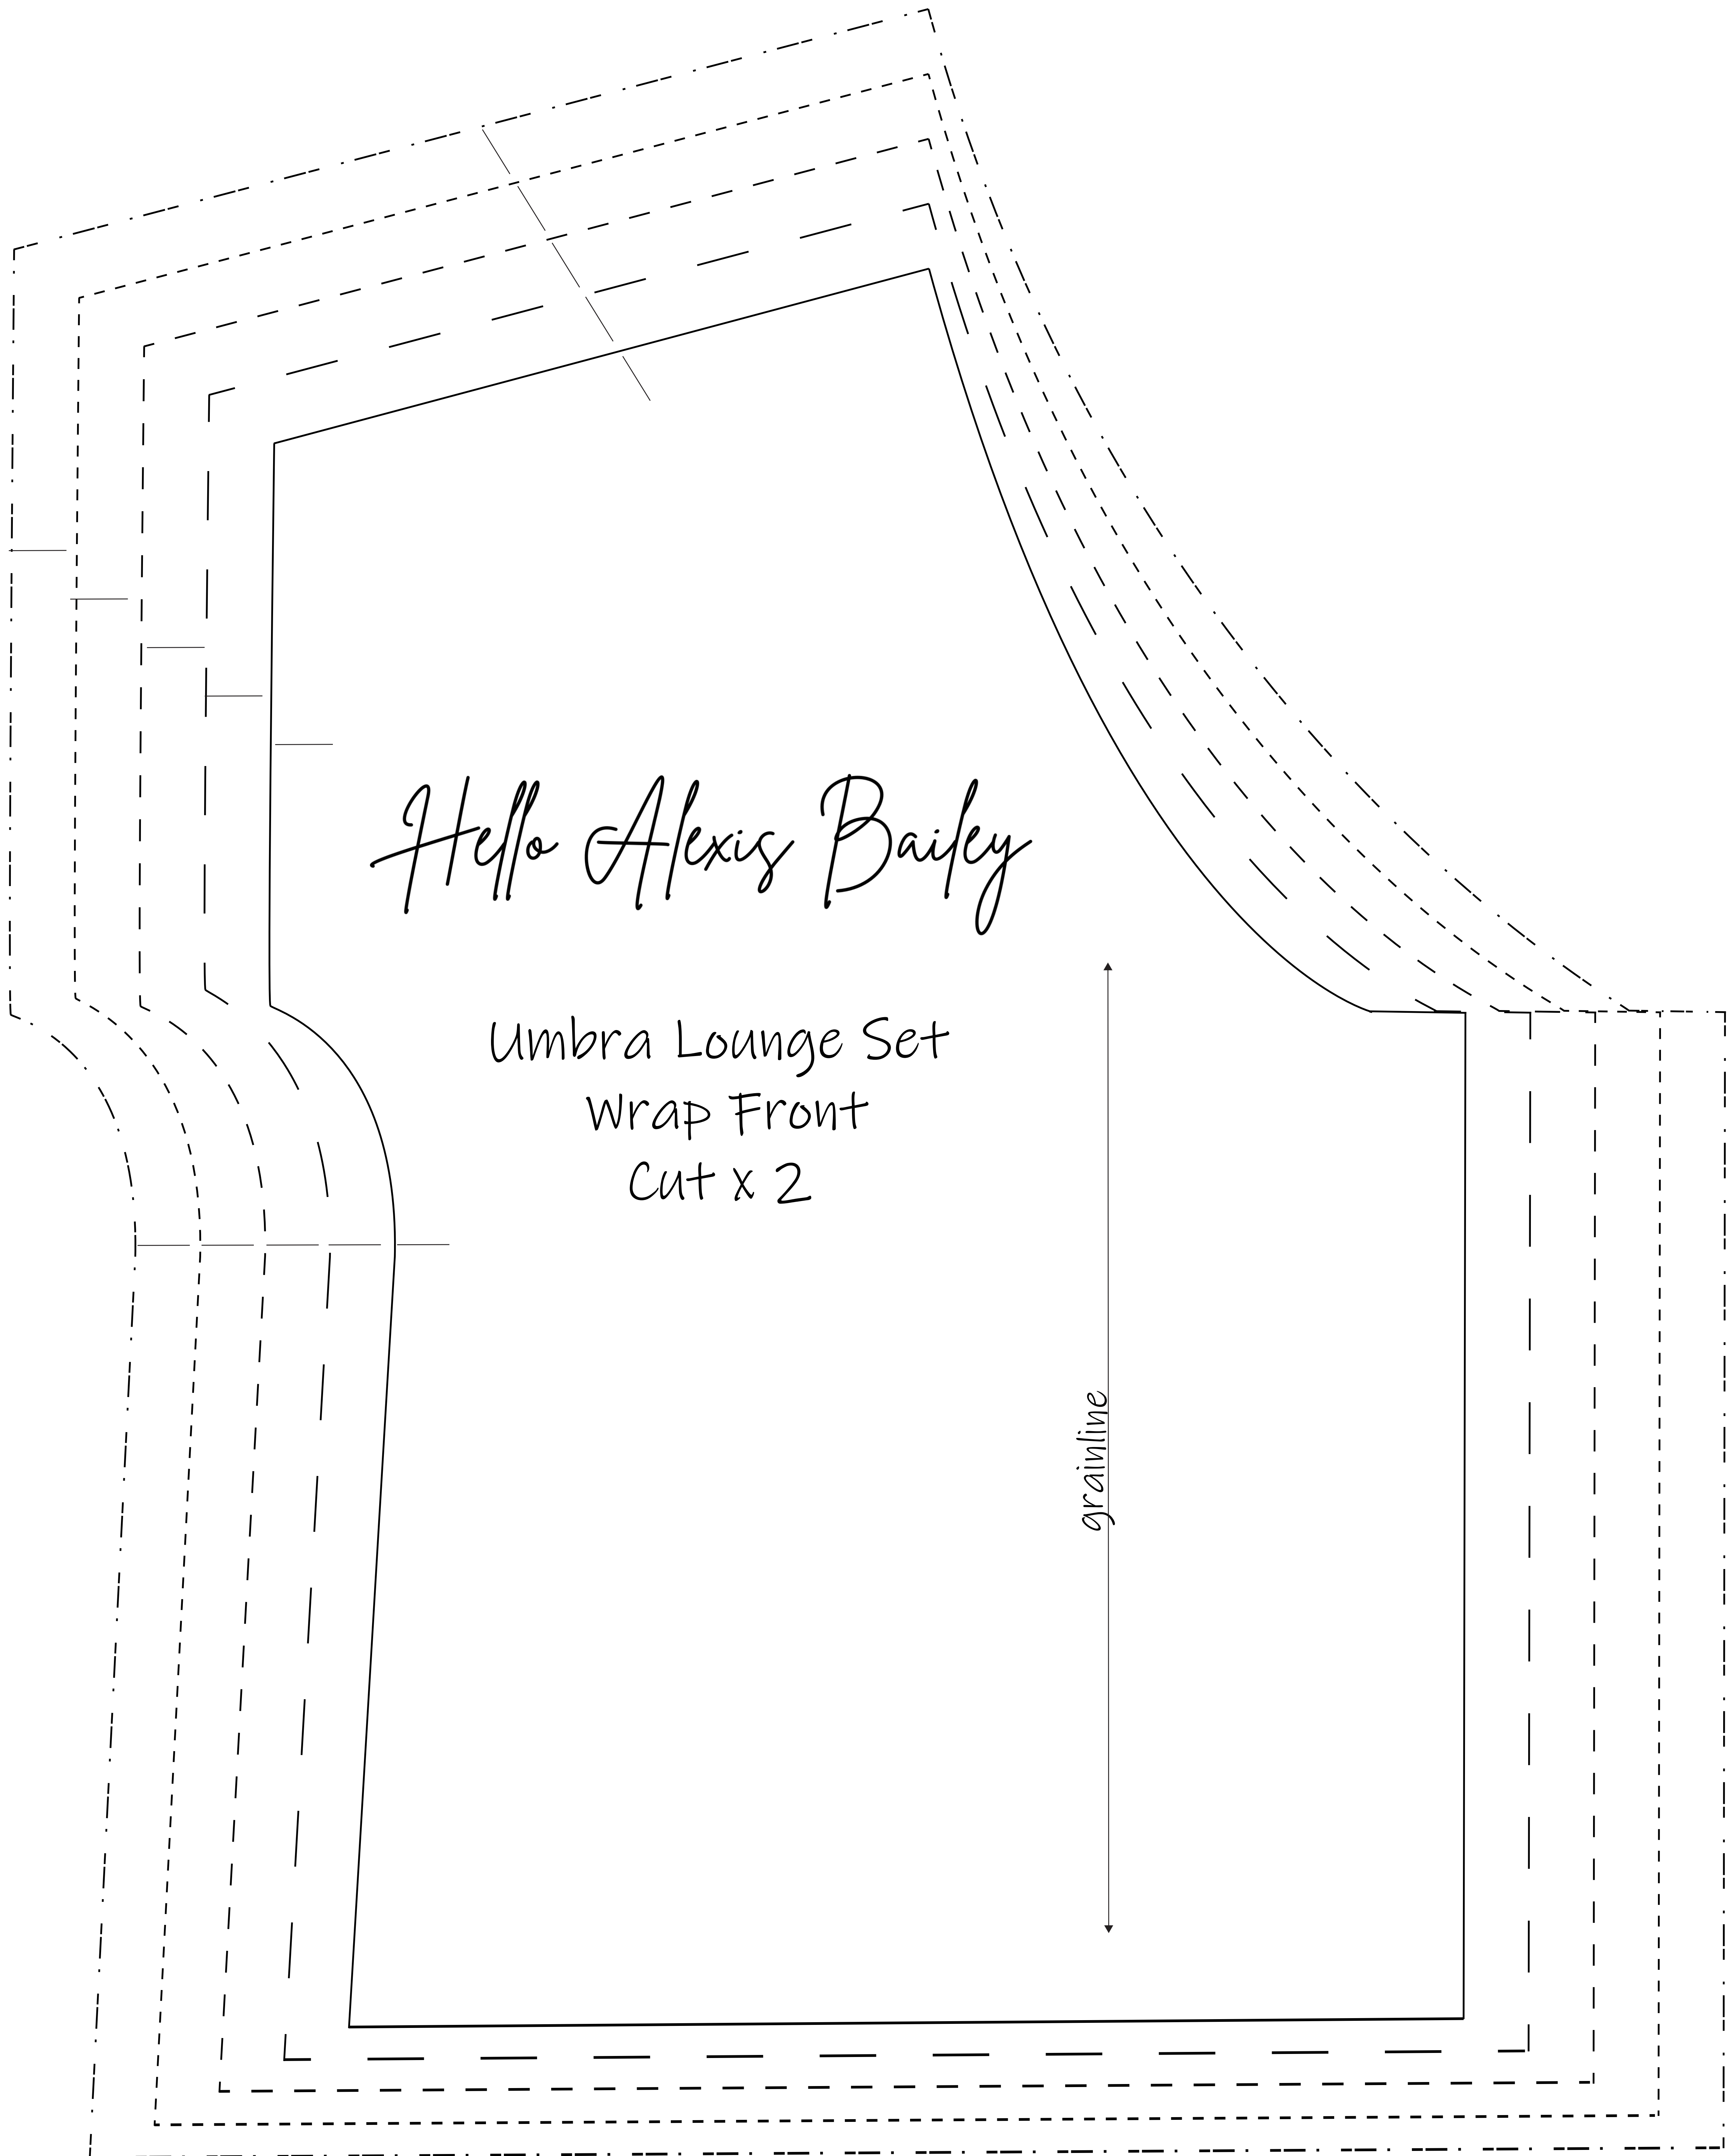

Hello Alexis Bailey

Umbra Lounge Set

2 X 2in
scale square

Size Key:

- A _____
- B - - - - -
- C - - - - -
- D - - - - -
- E - - - - -

Notes & Measurements

- Bust:
- Waist:
- Hips:
- Fitting Notes:

Hello Alexis Bailey
Umbra Lounge Set
Wrap Back
Cut x 1 on fold

grainline

Place on Fold

Hello Alexis Bailey
Binding and Ties
Cut x 5 on the bias