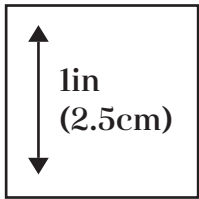

Mushroom Hanging Ornament Template

by Margeaux Davis

test square

Please download pattern and open in a pdf reader application such as Adobe Acrobat Reader.

Print at 100%actual size on letter paper or size A4 paper, making sure to uncheck “fit” or “shrink” and confirming orientation is set to “auto portrait/landscape”. Before cutting, measure the 1"x1" test square above to make sure the pattern piece has printed at the correct size.