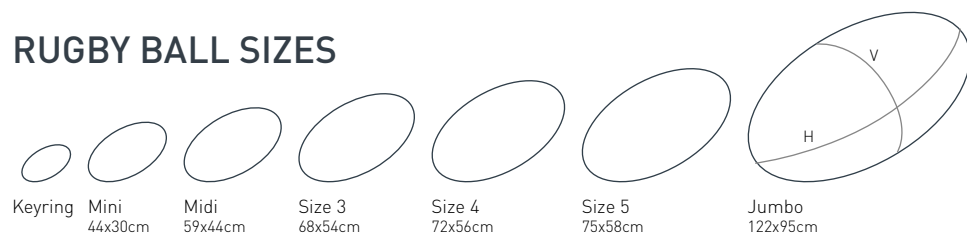

RUGBY BALLS

	Sizes	Weight + / - 10gms	Grip	Ply	Valve type	Personalised rugby ball minimum quantities
Matrix XV Pro AEROSENSA	5	450gms	Aerosensa	4 ply	In seam	30 balls
Vortex Elite AEROSENSA	5	455gms	Aerosensa	4 ply	In seam	30 balls
Vortex VII AEROSENSA	5	455gms	Aerosensa	4 ply	In seam	30 balls
Vortex XV	5	455gms	ProGrip	4 ply	In seam	30 balls
Meteor	4 and 5	Size 4: 400gms Size 5: 450gms	ProGrip	4 ply	In seam	30 balls
Tornado XV	4 and 5	Size 4: 400gms Size 5: 450gms	Max	3 ply	In seam	30 balls
Hurricane XV	3, 4 and 5	Size 3: 360gms Size 4: 380gms Size 5: 425gms	Max	3 ply	Standard	30 balls
Cyclone XV	3, 4 and 5	Size 3: 360gms Size 4: 380gms Size 5: 425gms	3D	3 ply	Standard	30 balls
Rapide XV	3, 4 and 5	Size 3: 330gms Size 4: 360gms Size 5: 400gms	Rhino	2 ply	Standard	30 balls
Thunder	3, 4 and 5	Size 3: 340gms Size 4: 360gms Size 5: 400gms	Standard	2 ply	Standard	30 balls
Reflex	3	430gms	Standard	3 ply	Standard	30 balls
Storm Pass Developer	5	1kg	Standard	5 ply	Standard	30 balls
Vortex Beach Pro	4	370gms	Diamond	2 ply	Standard	30 balls
Barracuda Pro Beach	4	370gms	Standard	2 ply	Standard	30 balls
Barracuda Beach	4 midi and mini	380gms	3D	2 ply	Standard	30 balls
Lightning Touch	4	380gms	3D	2 ply	Standard	30 balls

Match quality balls
Training quality balls
Beach rugby balls

RUGBY BALL SIZES

All sizes are quoted as [H] horizontal circumference x [V] vertical circumference

NETBALLS

	Sizes	Bladder	Grip
Vortex Elite	5	Nitrile	Nano
Tornado	5	Nitrile	Dual
Hurricane	4 and 5	Nitrile	GIL
Cyclone	4 and 5	Nitrile	3D
Thunder	4 and 5	Nylon butyl	Bold

Match quality balls
Training quality balls
Multi-purpose balls

FOOTBALLS

	Sizes	Bladder	Finish
Internacional	5	Nitrile	Glossy
Santos	3, 4 and 5	Nitrile	Glossy

Match quality balls
Training quality balls