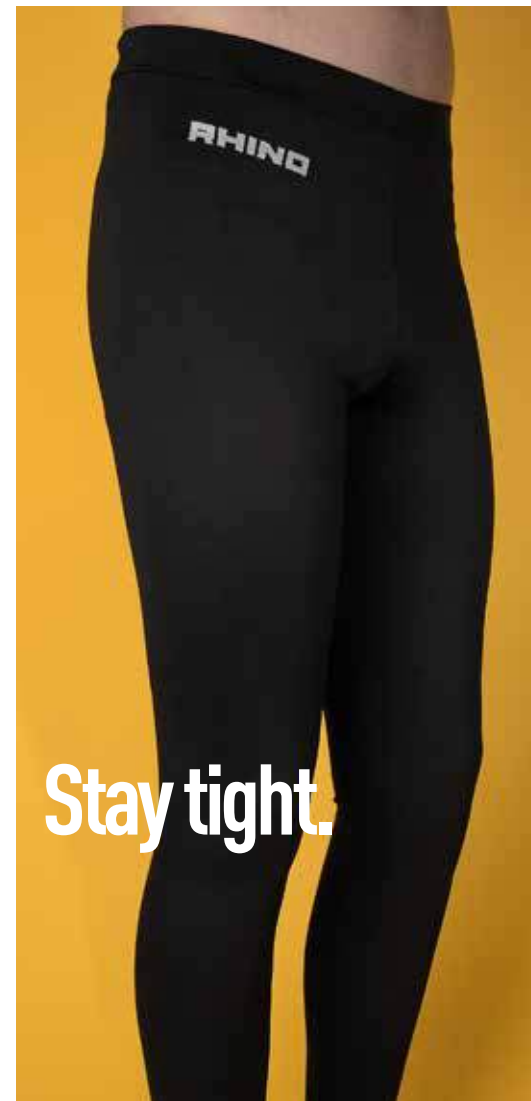

LEGGINGS

XS S/M L/XL 2XL 3XL 5/6 XSY S/V/MY L/V/XLY

- Regulates body temperature
- Suitable for all sports
- 90% Polyester, 10% Spandex