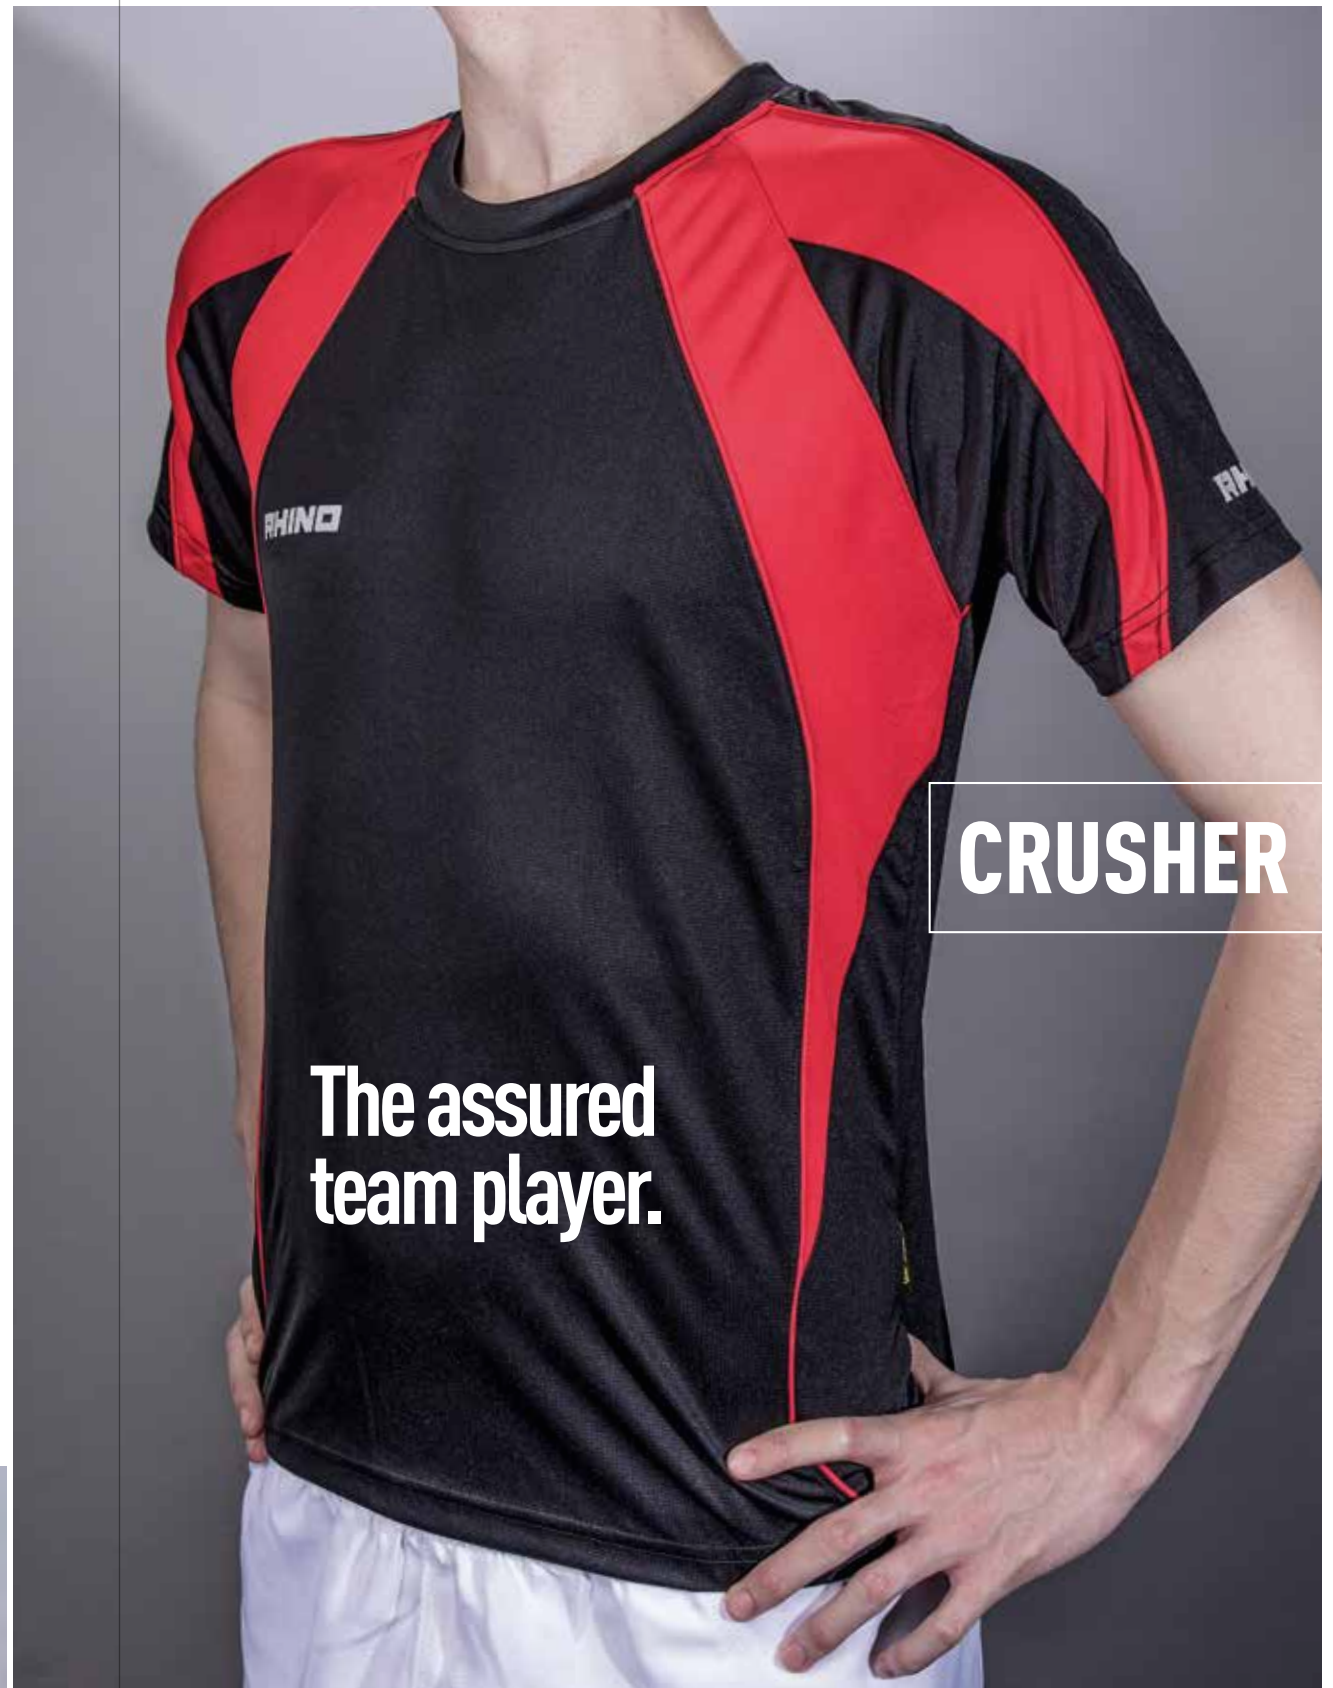

RHINO
MAKE IT YOURS
PERSONALISE
CLUB BADGES
SPONSOR LOGOS
NAMES & NUMBERS
SEE PAGE 136

CRUSHER TRAINING SHIRT

Whether it's match day, a tough training session or just a casual day out, stay comfortable when you hit the pitch in this men's Crusher t-shirt from Rhino. Crafted from material that wicks sweat away from the skin and featuring raglan sleeves which optimise your range of motion; essential for giving you the edge over your opponents.

- Soft touch fabric
- Slim fit
- 100% Polyester

S M L XL 2XL 3XL 4XL 5XL SY MY LY XLY

ORDER ONLINE TODAY AT
RHINO.DIRECT

CRUSHER

**The assured
team player.**