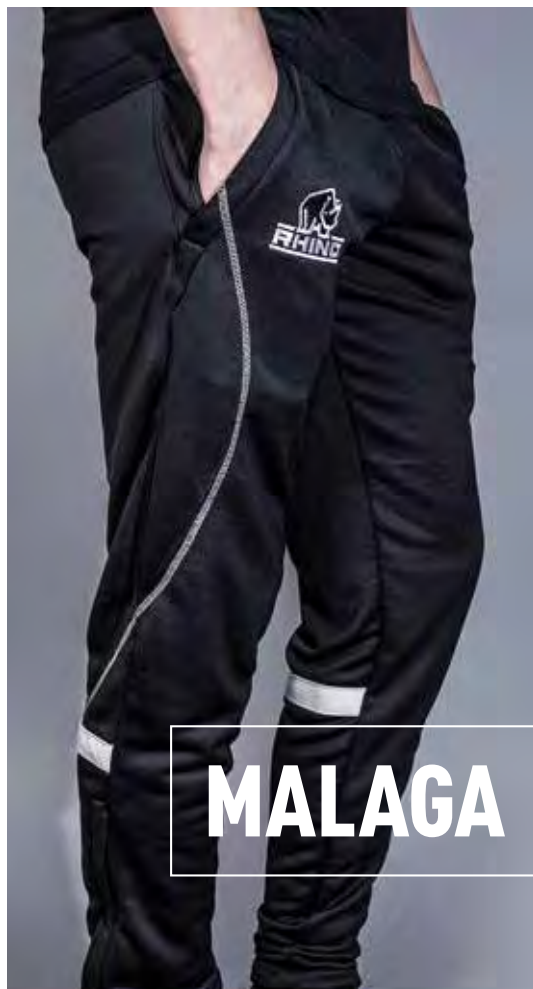

RED

SEVILLE QUARTER ZIP MIDLAYER

S M L XL 2XL 3XL 4XL 5XL SY MY LY XLY

- Relaxed fit for comfort and freedom of movement
- Wicking and breathable
- 100% Polyester Twill French Terry

TOLEDO

MALAGA

NAVY

BLACK