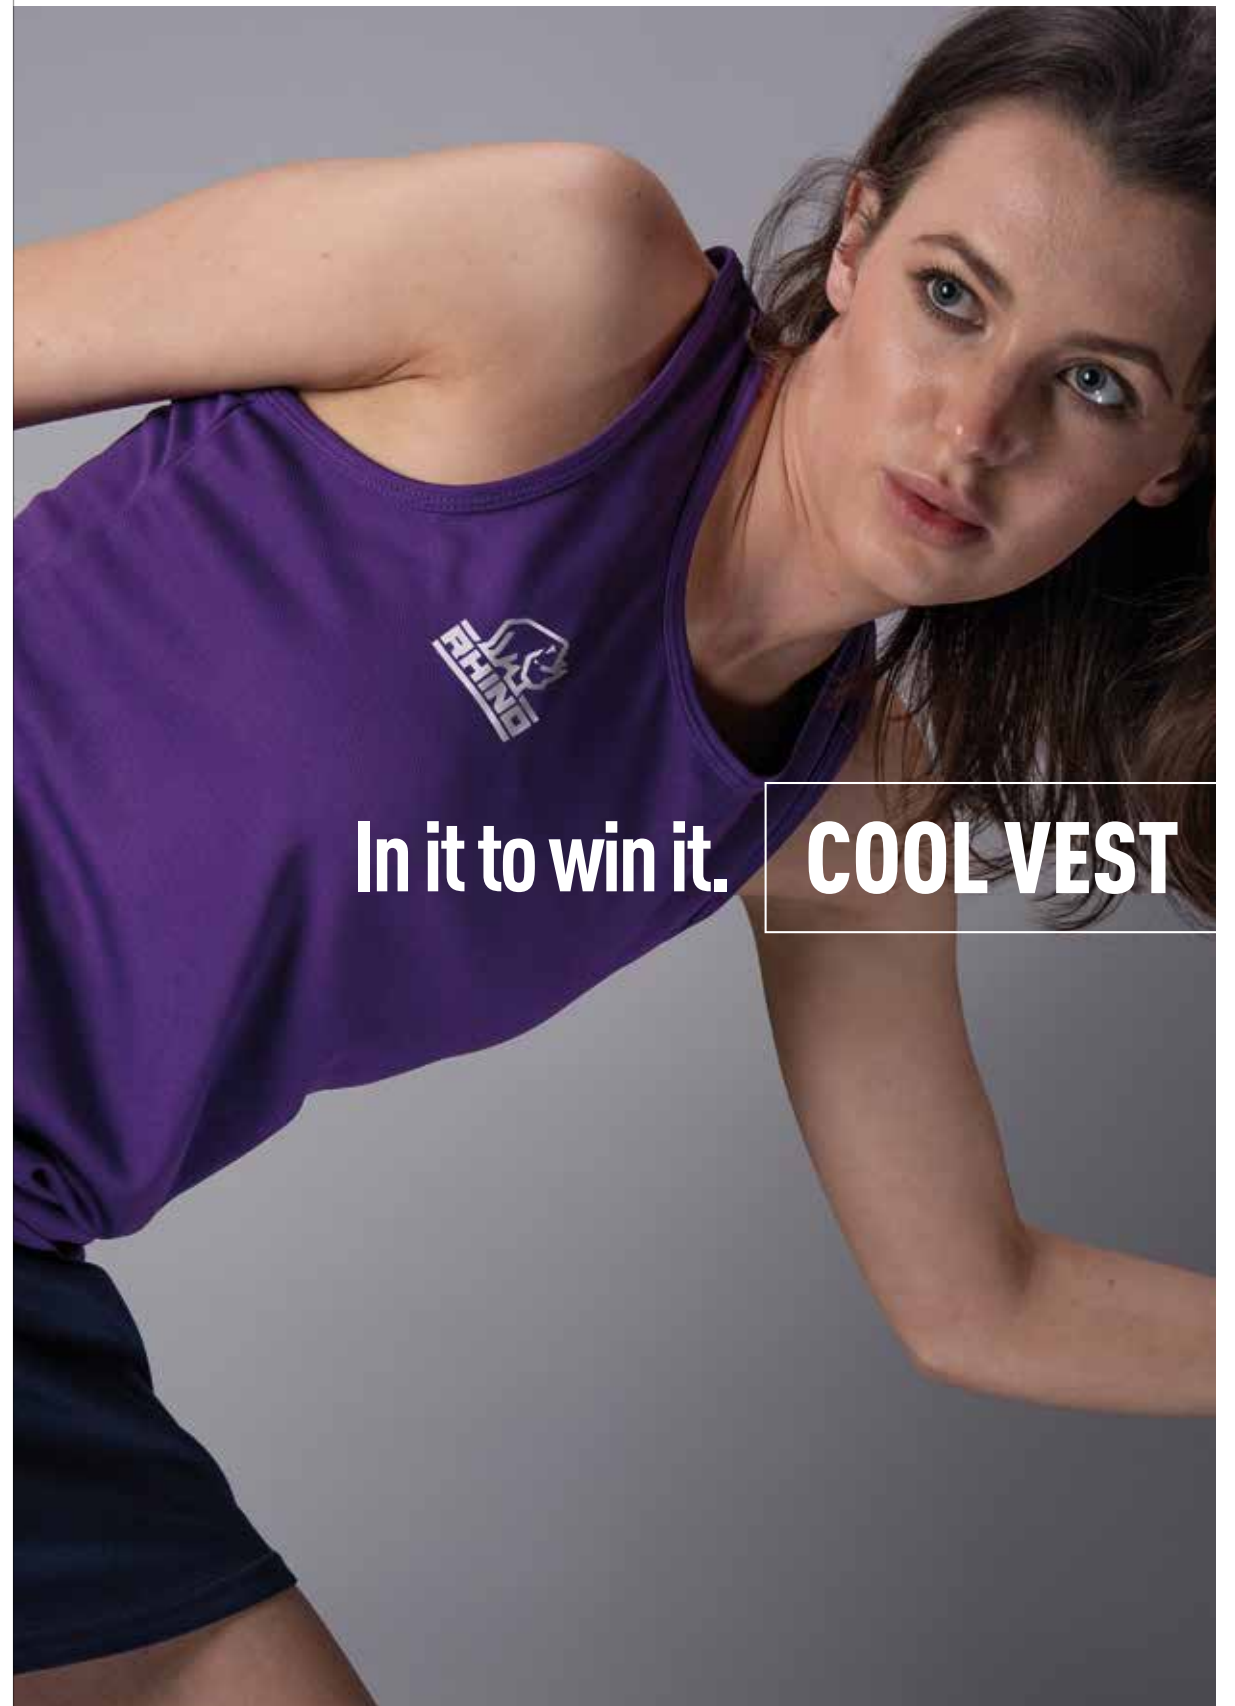

WHITE HOT PINK YELLOW ELECTRIC GREEN ELECTRIC ORANGE

LADIES COOL VEST

XS S M L XL

- Ladies Fit
- Racerback with self-fabric binding
- Curved back hem for added comfort
- 100% Polyester
- 140gsm

ORDER ONLINE TODAY AT
RHINO.DIRECT