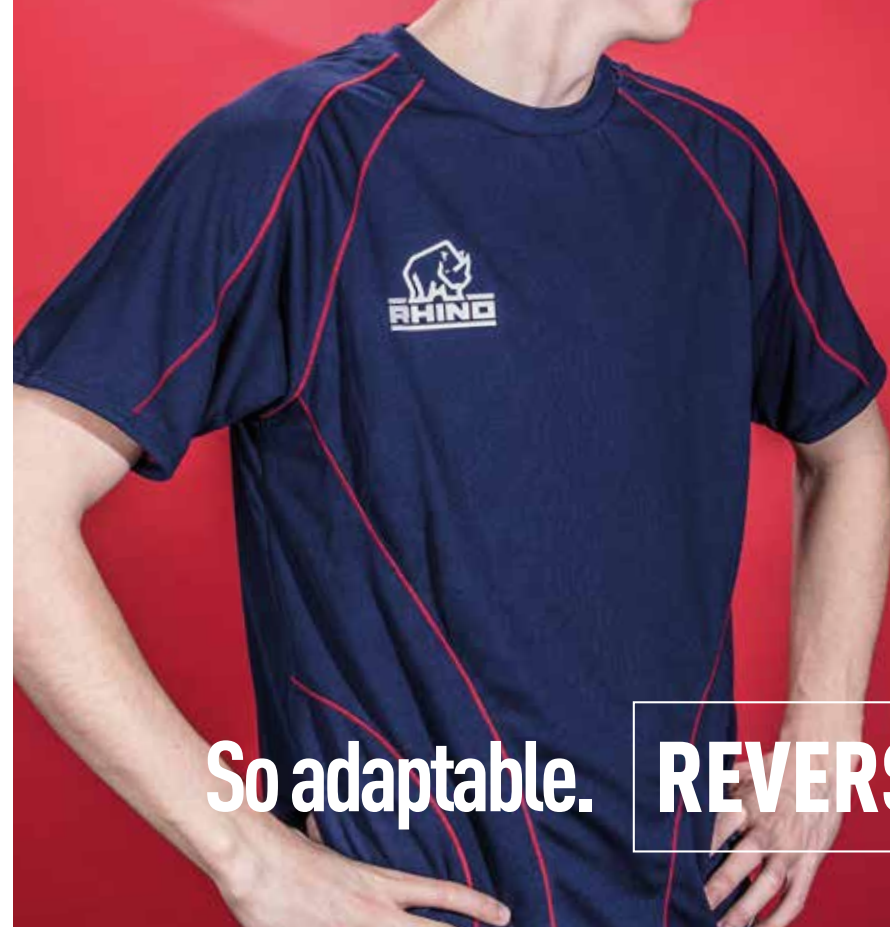

So adaptable. **REVERSIBLE**