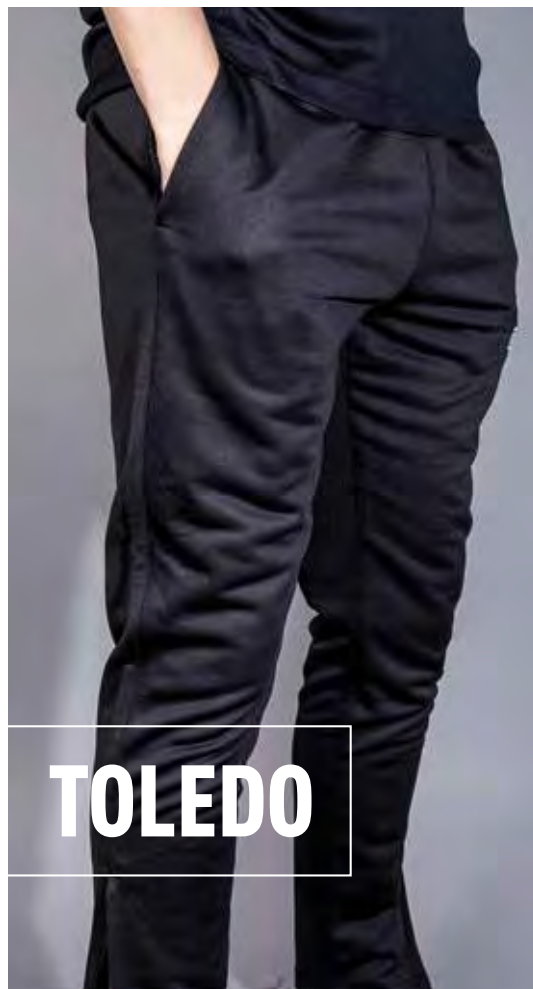

RHINO
MAKE IT YOURS
PERSONALISE
CLUB BADGES
SPONSOR LOGOS
NAMES & NUMBERS
SEE PAGE 136

SEVILLE

Uncompromising class.

ORDER ONLINE TODAY AT
RHINO.DIRECT

BLACK

NAVY

ROYAL

GREY HEATHER

RED

SEVILLE QUARTER ZIP MIDLAYER

S M L XL 2XL 3XL 4XL 5XL SY MY LY XLY

- Relaxed fit for comfort and freedom of movement
- Wicking and breathable
- 100% Polyester Twill French Terry

TOLEDO

MALAGA

NAVY

BLACK

NAVY

BLACK

TOLEDO TRAINING PANTS

XS S M L XL 2XL 3XL

MALAGA TRAINING PANTS

XS S M L XL 2XL 3XL 4XL 5XL

- Skinny fit
- Zip pockets
- 100% Polyester Twill French Terry
- 225gsm

- Wicking and breathable
- Slim fit
- Zip pockets
- 100% Polyester Twill French terry

MATCH KITS
TRAINING WEAR
SPORTS LEISURE
WOMENS TEAMWEAR
PLAYER ACCESSORIES
BALLS
CONTACT EQUIPMENT
TEAM ACCESSORIES
SCRUM MACHINES
CUSTOMISATION