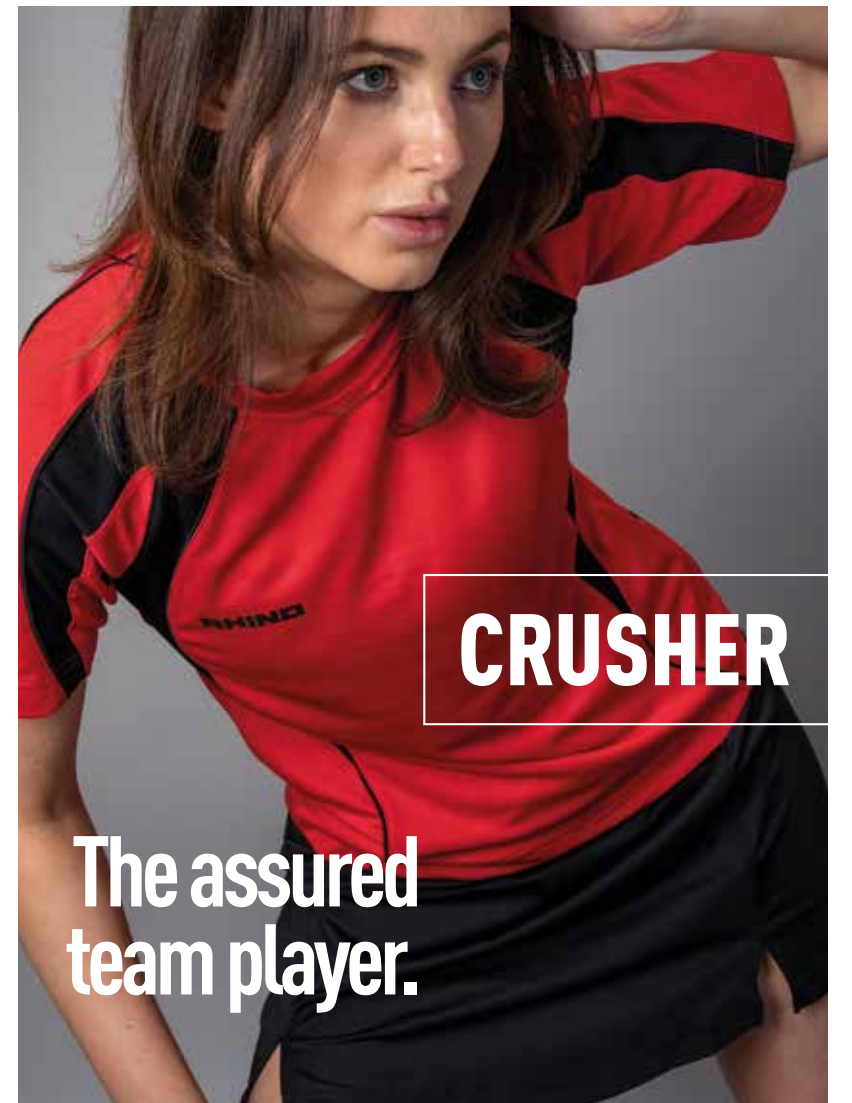

CRUSHER

The assured team player.

MATCH KITS

TRAINING WEAR

SPORTS LEISURE

WOMENS TEAMWEAR

PLAYER ACCESSORIES

BALLS

CONTACT EQUIPMENT

TEAM ACCESSORIES

SCRUM MACHINES

CUSTOMISATION