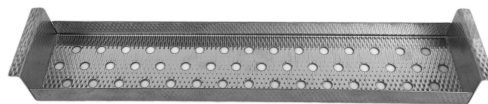

- Sink Model: 56" Eclipse Stainless Undermount
- Metal: 16-Gauge Type 316 Stainless Steel
- Non-recycled American Stainless Steel
- Overall dimensions: 56" x 20.5" x 9"
- Inside dimensions: 54" x 17.5" x 9"
- Drain Placement: Right Center - 3.5" Standard
- Installation: Undermount - 1" Perimeter Flange
- 1/2" Flange Reveal for Top Ledge

# 56 INCH

TOP  
VIEW

FRONT  
VIEW

\*Drawing is to scale

HAVENS

LIFETIME WARRANTY | EASY CARE | ERGONOMIC DESIGN | AMERICAN HANFCRAFTED

**HANDCRAFTED IN THE USA BY HAVENS**

BUILT-IN CULINARY WORKSTATION LEDGE FOR ACCESSORIES

### AVAILABLE CULINARY ACCESSORIES FOR THE LEGACY SINK:

12"/15" STAINLESS DRYING RACK | SPONGE & SOAP CADDY  
PROFESSIONAL CUTTING BOARD | MIXING BOWL CUTTING BOARD 5  
QT. PASTA STRAINER BOARD | 5 QT. MIXING BOWL BOARD TRIPLE  
CONTAINER SERVE BOARD | SIX CONTAINER SERVE BOARD FILLABLE  
STAINLESS DROP IN BOWL | STAINLESS DROP-IN STRAINER  
2 CONTAINER & BOWL BOARD | OVEN PAN | FULL SINK COVER