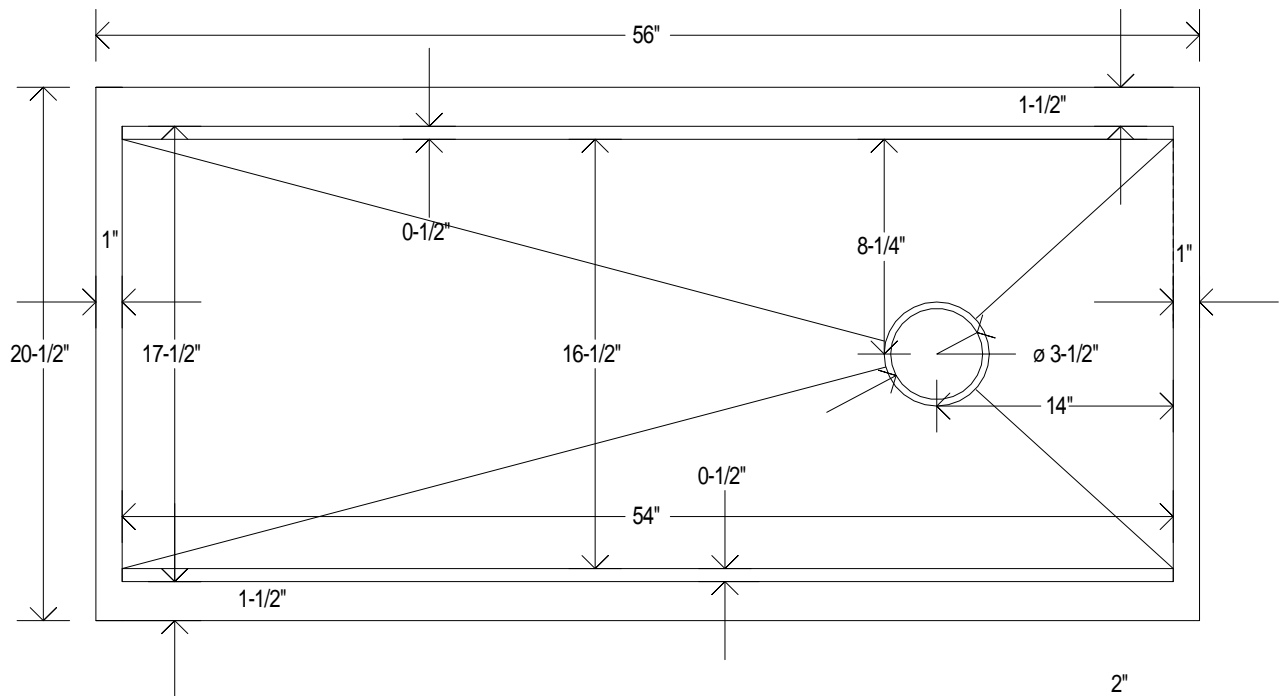

- Sink Model: 56" Eclipse Stainless Undermount
- Metal: 16-Gauge Type 316 Stainless Steel
- Non-recycled American Stainless Steel
- Overall dimensions: 56" x 20.5" x 9"
- Inside dimensions: 54" x 17.5" x 9"
- Drain Placement: Right Center - 3.5" Standard
- Installation: Undermount - 1" Perimeter Flange
- 1/2" Flange Reveal for Top Ledge

# 56 INCH

TOP  
VIEW

FRONT  
VIEW

\*Drawing is to scale

HAVENS

LIFETIME WARRANTY | EASY CARE | ERGONOMIC DESIGN | AMERICAN HANFCRAFTED

**HANDCRAFTED IN THE USA BY HAVENS**

BUILT-IN CULINARY WORKSTATION LEDGE FOR ACCESSORIES