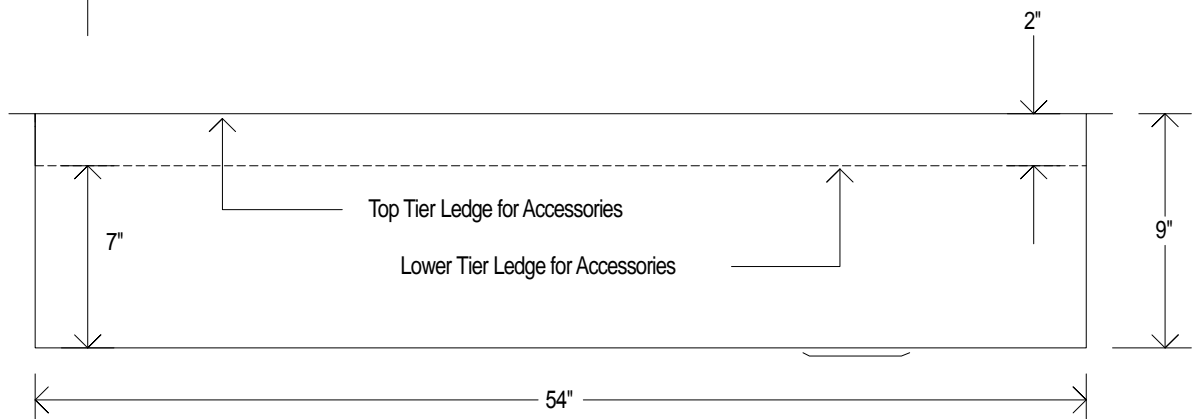

- Sink Model: 56" Eclipse Stainless Undermount
- Metal: 16-Gauge Type 316 Stainless Steel
- Non-recycled American Stainless Steel
- Overall dimensions: 56" x 20.5" x 9"
- Inside dimensions: 54" x 17.5" x 9"
- Drain Placement: Right Center - 3.5" Standard
- Installation: Undermount - 1" Perimeter Flange
- 1/2" Flange Reveal for Top Ledge

# 56 INCH

TOP  
VIEW

FRONT  
VIEW

\*Drawing is to scale

HAVENS

LIFETIME WARRANTY | EASY CARE | ERGONOMIC DESIGN | AMERICAN HANFCRAFTED

**HANDCRAFTED IN THE USA BY HAVENS**

BUILT-IN CULINARY WORKSTATION LEDGE FOR ACCESSORIES