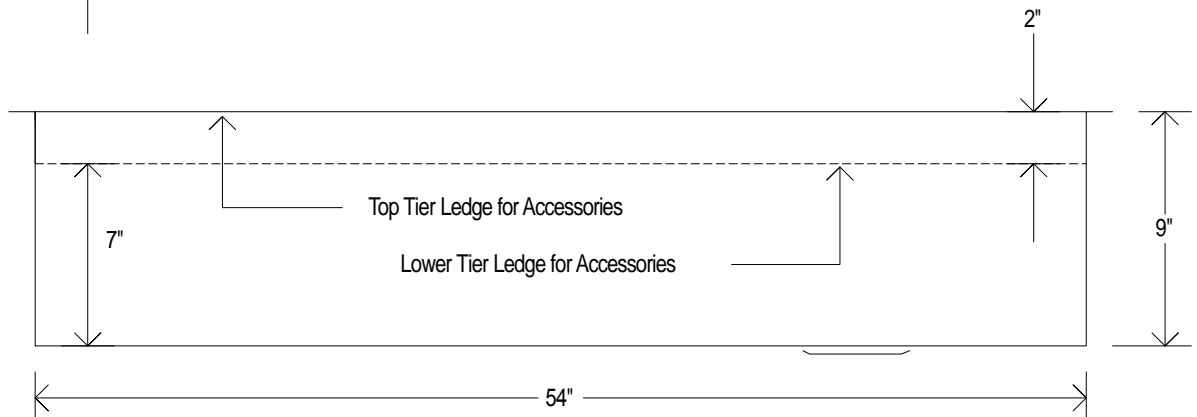

- **Sink Model:** 56" Eclipse Copper Undermount
- **Metal:** 14-Gauge 48oz Copper
- Non-recycled American 99.9% Pure Copper
- **Overall dimensions:** 56" x 20.5" x 9"
- **Inside dimensions:** 54" x 17.5" x 9"
- **Drain Placement:** Right Center - 3.5" Standard
- **Installation:** Undermount - 1" Perimeter Flange
- 1/2" Flange Reveal for Top Ledge

# 56 INCH

TOP  
VIEW

FRONT  
VIEW

\*Drawing is to scale

HAVENS

LIFETIME WARRANTY | EASY CARE | ERGONOMIC DESIGN | AMERICAN HANFCRAFTED

**HANDCRAFTED IN THE USA BY HAVENS**

BUILT-IN CULINARY WORKSTATION LEDGE FOR ACCESSORIES