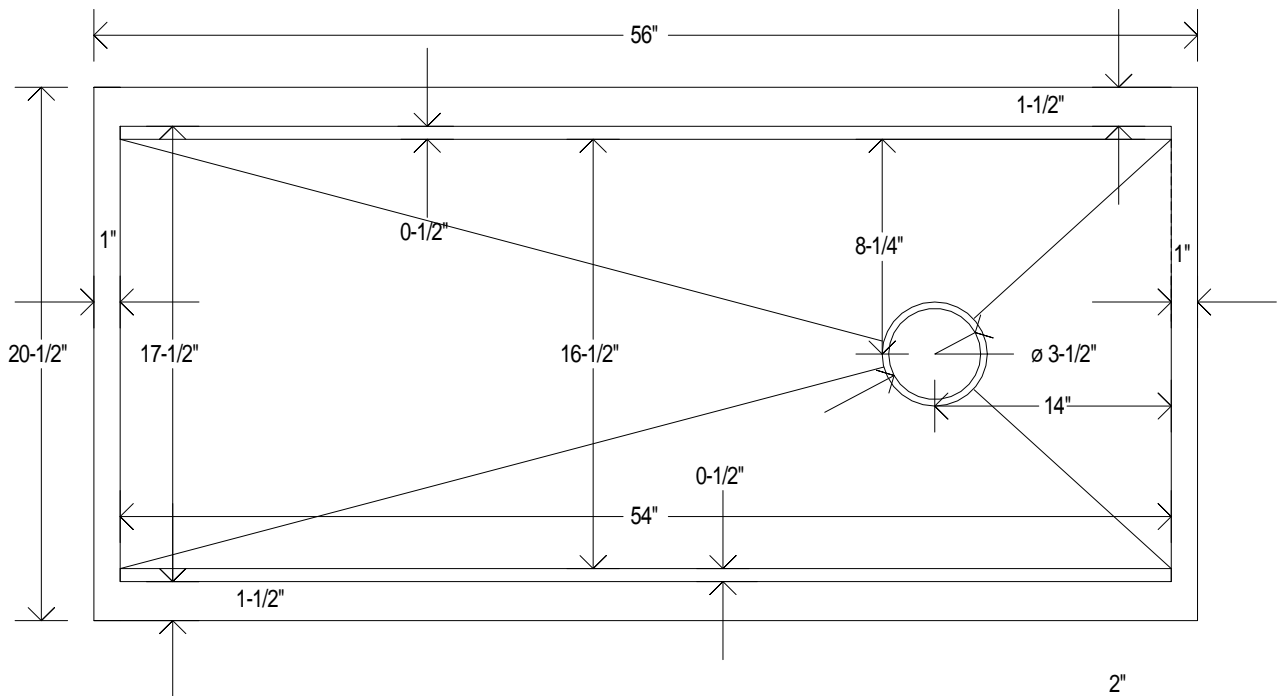

- **Sink Model:** 56" Eclipse Copper Undermount
- **Metal:** 14-Gauge 48oz Copper
- Non-recycled American 99.9% Pure Copper
- **Overall dimensions:** 56" x 20.5" x 9"
- **Inside dimensions:** 54" x 17.5" x 9"
- **Drain Placement:** Right Center - 3.5" Standard
- **Installation:** Undermount - 1" Perimeter Flange
- 1/2" Flange Reveal for Top Ledge

# 56 INCH

TOP  
VIEW

FRONT  
VIEW

\*Drawing is to scale

HAVENS

LIFETIME WARRANTY | EASY CARE | ERGONOMIC DESIGN | AMERICAN HANFCRAFTED

**HANDCRAFTED IN THE USA BY HAVENS**

BUILT-IN CULINARY WORKSTATION LEDGE FOR ACCESSORIES