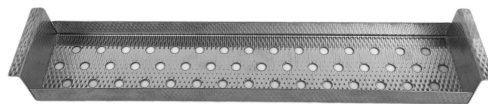

- **Sink Model:** 56" Eclipse Copper Undermount
- **Metal:** 14-Gauge 48oz Copper
- Non-recycled American 99.9% Pure Copper
- **Overall dimensions:** 56" x 20.5" x 9"
- **Inside dimensions:** 54" x 17.5" x 9"
- **Drain Placement:** Right Center - 3.5" Standard
- **Installation:** Undermount - 1" Perimeter Flange
- 1/2" Flange Reveal for Top Ledge

# 56 INCH

TOP  
VIEW

FRONT  
VIEW

\*Drawing is to scale

HAVENS

LIFETIME WARRANTY | EASY CARE | ERGONOMIC DESIGN | AMERICAN HANFCRAFTED

**HANDCRAFTED IN THE USA BY HAVENS**

BUILT-IN CULINARY WORKSTATION LEDGE FOR ACCESSORIES

### AVAILABLE CULINARY ACCESSORIES FOR THE ECLIPSE SINK:

12"/15" COPPER DRYING RACK | SPONGE & SOAP CADDY  
PROFESSIONAL CUTTING BOARD | MIXING BOWL CUTTING BOARD 5  
QT. PASTA STRAINER BOARD | 5 QT. MIXING BOWL BOARD TRIPLE  
CONTAINER SERVE BOARD | SIX CONTAINER SERVE BOARD  
FILLABLE COPPER DROP IN BOWL | COPPER DROP-IN STRAINER  
2 CONTAINER & BOWL BOARD | OVEN PAN | FULL SINK COVER