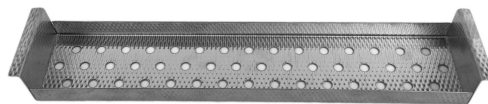

- **Sink Model:** 48" Eclipse Copper Undermount
- **Metal:** 14-Gauge 48oz Copper
- Non-recycled American 99.9% Pure Copper
- **Overall dimensions:** 48" x 20.5" x 9"
- **Inside dimensions:** 46" x 17.5" x 9"
- **Drain Placement:** Right Center - 3.5" Standard
- **Installation:** Undermount - 1" Perimeter Flange
- 1/2" Flange Reveal for Top Ledge

48 INCH

TOP
VIEW

FRONT
VIEW

*Drawing is to scale

HAVENS

LIFETIME WARRANTY | EASY CARE | ERGONOMIC DESIGN | AMERICAN HANFCRAFTED

HANDCRAFTED IN THE USA BY HAVENS

BUILT-IN CULINARY WORKSTATION LEDGE FOR ACCESSORIES

AVAILABLE CULINARY ACCESSORIES FOR THE ECLIPSE SINK:

12"/15" COPPER DRYING RACK | SPONGE & SOAP CADDY
PROFESSIONAL CUTTING BOARD | MIXING BOWL CUTTING BOARD 5
QT. PASTA STRAINER BOARD | 5 QT. MIXING BOWL BOARD TRIPLE
CONTAINER SERVE BOARD | SIX CONTAINER SERVE BOARD
FILLABLE COPPER DROP IN BOWL | COPPER DROP-IN STRAINER
2 CONTAINER & BOWL BOARD | OVEN PAN | FULL SINK COVER