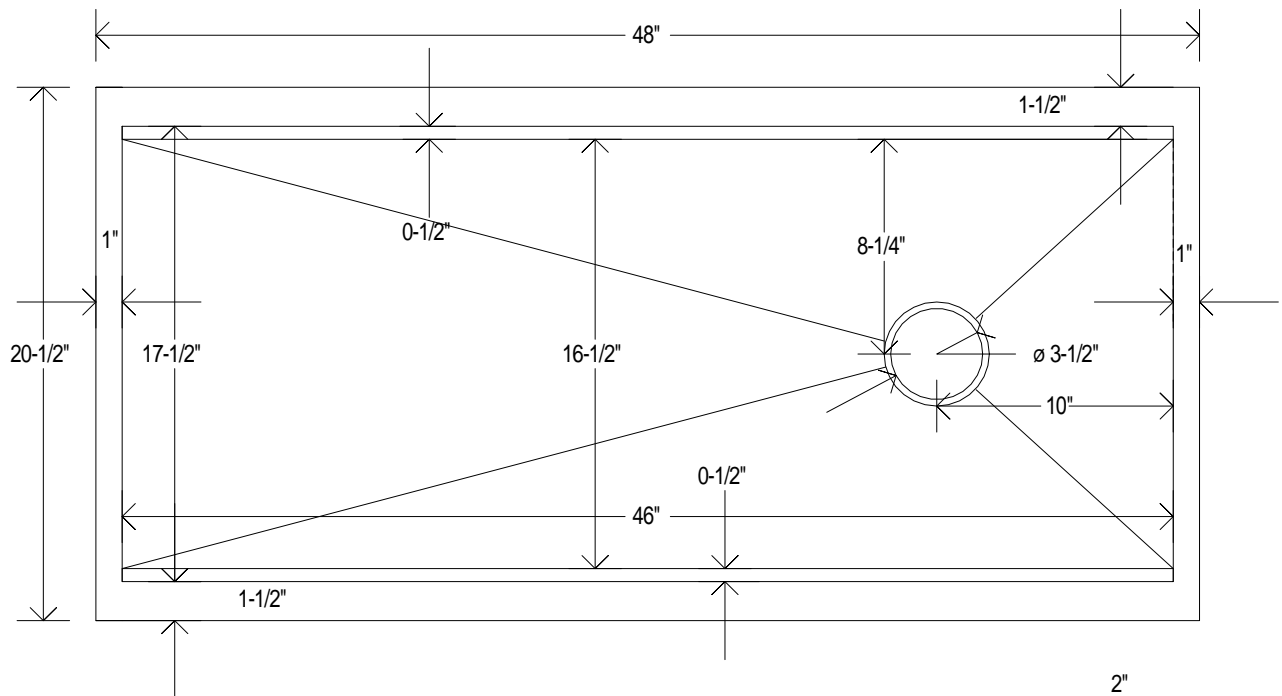

- **Sink Model:** 48" Eclipse Copper Undermount
- **Metal:** 14-Gauge 48oz Copper
- Non-recycled American 99.9% Pure Copper
- **Overall dimensions:** 48" x 20.5" x 9"
- **Inside dimensions:** 46" x 17.5" x 9"
- **Drain Placement:** Right Center - 3.5" Standard
- **Installation:** Undermount - 1" Perimeter Flange
- 1/2" Flange Reveal for Top Ledge

48 INCH

TOP
VIEW

FRONT
VIEW

*Drawing is to scale

HAVENS

LIFETIME WARRANTY | EASY CARE | ERGONOMIC DESIGN | AMERICAN HANFCRAFTED

HANDCRAFTED IN THE USA BY HAVENS

BUILT-IN CULINARY WORKSTATION LEDGE FOR ACCESSORIES