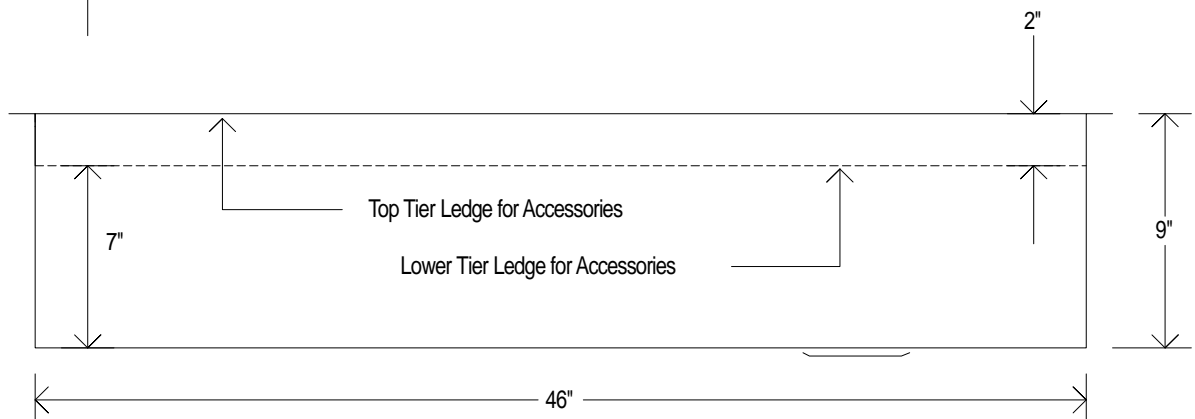

- **Sink Model:** 48" Eclipse Copper Undermount
- **Metal:** 14-Gauge 48oz Copper
- Non-recycled American 99.9% Pure Copper
- **Overall dimensions:** 48" x 20.5" x 9"
- **Inside dimensions:** 46" x 17.5" x 9"
- **Drain Placement:** Right Center - 3.5" Standard
- **Installation:** Undermount - 1" Perimeter Flange
- 1/2" Flange Reveal for Top Ledge

48 INCH

TOP
VIEW

FRONT
VIEW

*Drawing is to scale

HAVENS

LIFETIME WARRANTY | EASY CARE | ERGONOMIC DESIGN | AMERICAN HANFCRAFTED

HANDCRAFTED IN THE USA BY HAVENS

BUILT-IN CULINARY WORKSTATION LEDGE FOR ACCESSORIES