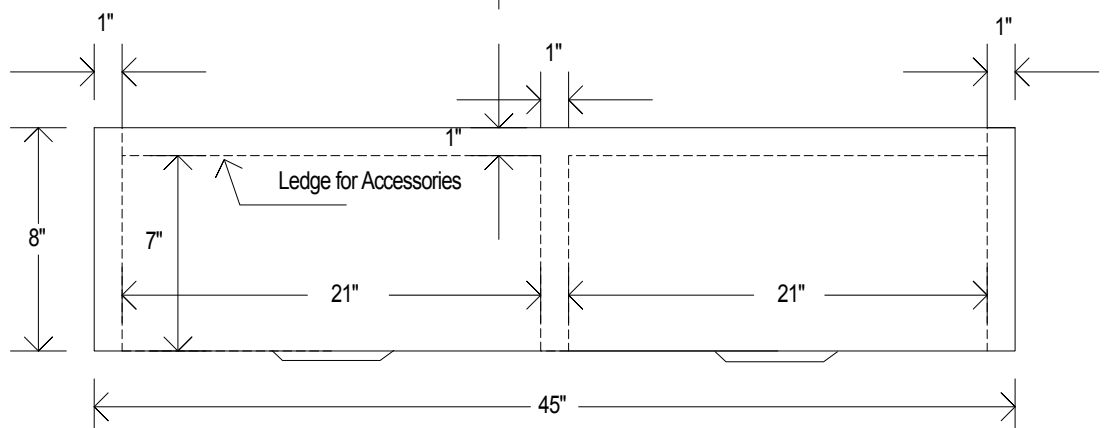

Caliber Copper Sink Specifications

- **Installation:** Undermount Farmhouse
- Double Bowl Sink - 50/50 Bowl Split
- **Metal Type:** 14-Gauge 48oz Copper
- **Finish:** Select *Smooth* or *Hammered* Copper
- **Overall dimensions:** 45" x 20" x 8"
- **Inside dimensions:** 43" x 17-1/2" x 8"
- **Drain Locations:** Centered - 3-1/2"

45
INCH

TOP
VIEW

FRONT
VIEW

*Drawing is to scale