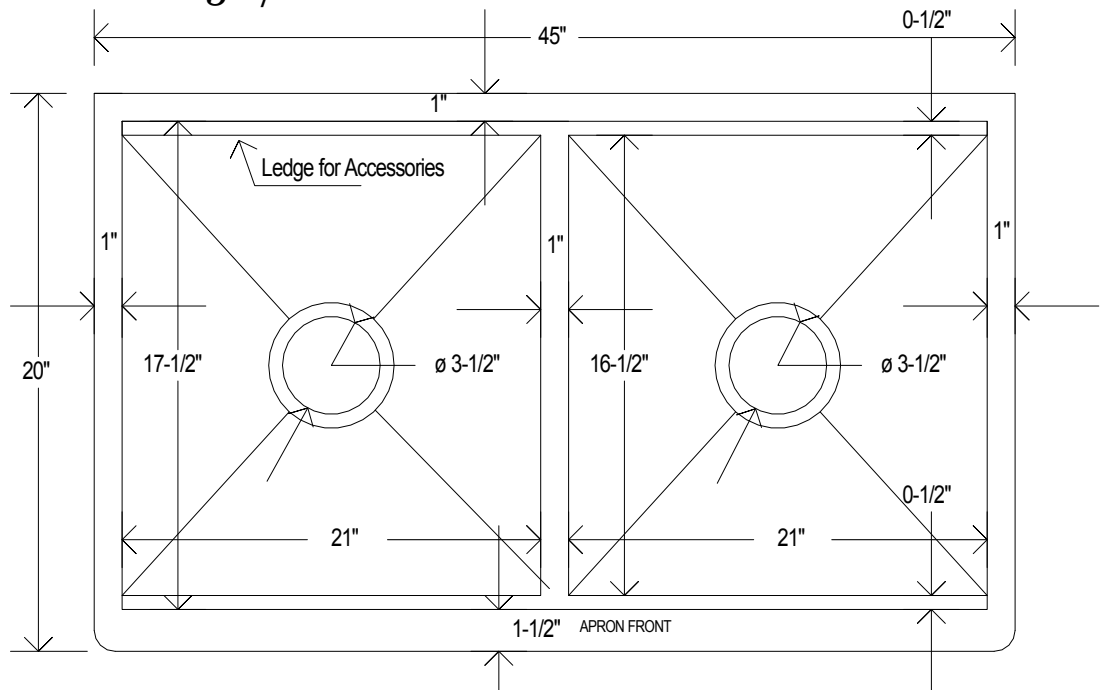

Caliber Copper Sink Specifications

- **Installation:** Undermount Farmhouse
- Double Bowl Sink - 50/50 Bowl Split
- **Metal Type:** 14-Gauge 48oz Copper
- **Finish:** Select *Smooth* or *Hammered* Copper
- **Overall dimensions:** 45" x 20" x 8"
- **Inside dimensions:** 43" x 17-1/2" x 8"
- **Drain Locations:** Centered - 3-1/2"

45
INCH

TOP
VIEW

FRONT
VIEW

*Drawing is to scale