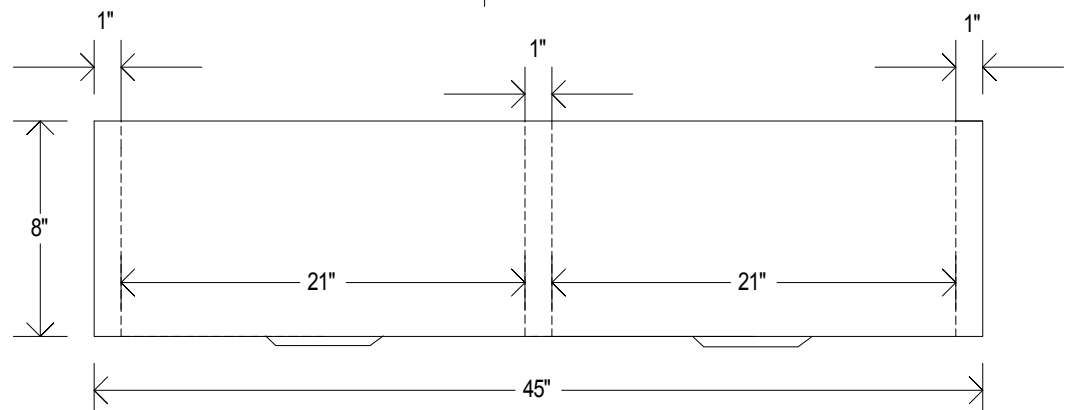

Caliber Copper Sink Specifications

- **Installation:** Undermount Farmhouse
- Double Bowl Sink - 50/50 Bowl Split
- **Metal Type:** 14-Gauge 48oz Copper
- **Finish:** Select *Smooth* or *Hammered* Copper
- **Overall dimensions:** 45" x 20" x 8"
- **Inside dimensions:** 43" x 17-1/2" x 8"
- **Drain Locations:** Centered - 3-1/2"

45
INCH

TOP
VIEW

FRONT
VIEW

*Drawing is to scale