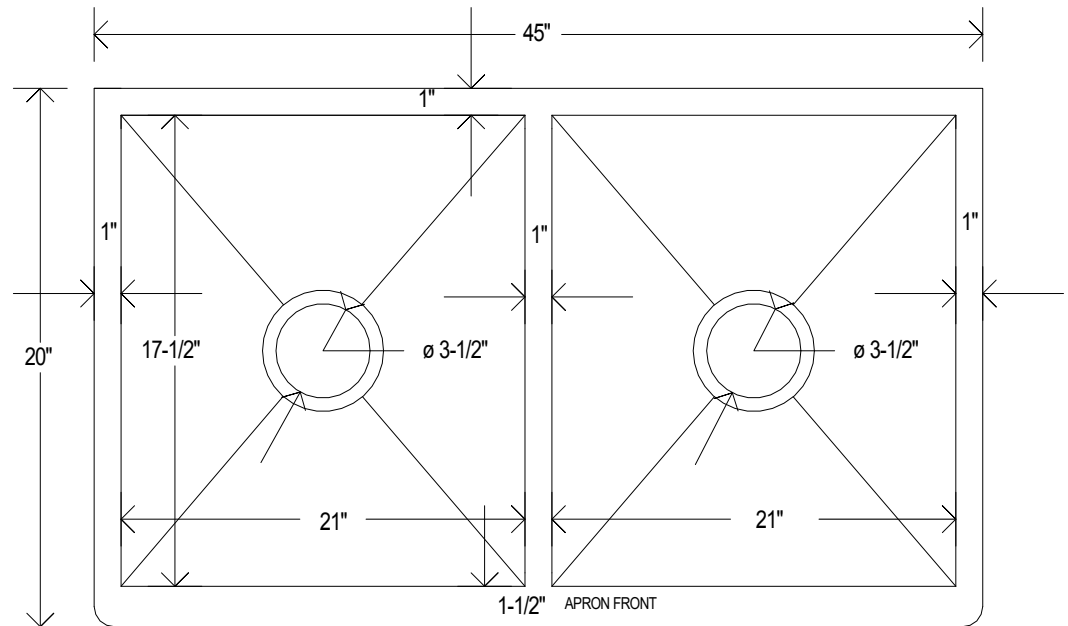

Caliber Copper Sink Specifications

- **Installation:** Undermount Farmhouse
- Double Bowl Sink - 50/50 Bowl Split
- **Metal Type:** 14-Gauge 48oz Copper
- **Finish:** Select *Smooth* or *Hammered* Copper
- **Overall dimensions:** 45" x 20" x 8"
- **Inside dimensions:** 43" x 17-1/2" x 8"
- **Drain Locations:** Centered - 3-1/2"

45
INCH

TOP
VIEW

FRONT
VIEW

*Drawing is to scale