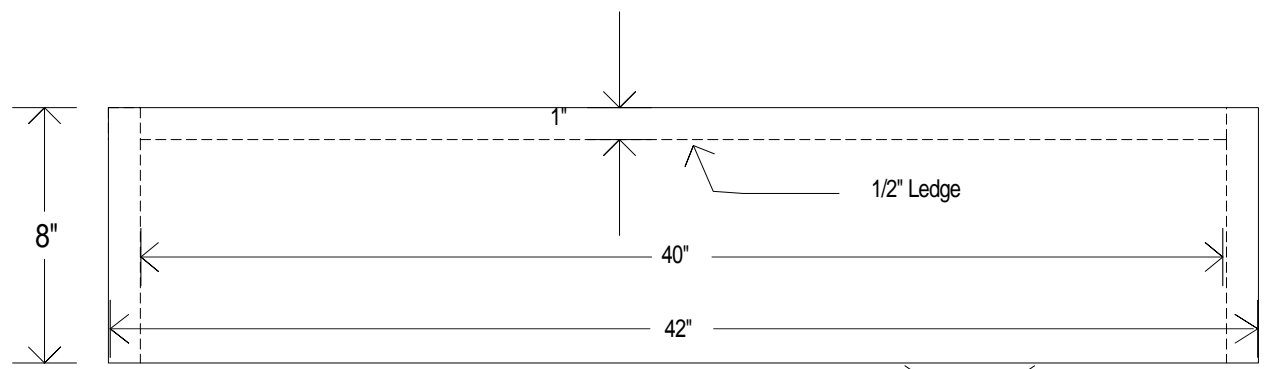

- Sink Model: 42" Nova Farmhouse Sink
- Metal: 16-Gauge Type 316 Stainless Steel
- Finish: Select Stainless Finish
- Overall dimensions: 42" x 20-1/2" x 8"
- Inside dimensions: 40" x 17-1/2" x 8"
- Drain Placement: Right Rear - 3.5" Standard
- Installation: Undermount - 1" Perimeter Flange

42 INCH

TOP
VIEW

FRONT
VIEW

*Drawing is to scale

- Sink Model: Custom Stainless Nova Farmhouse Sink
- Metal: 16-Gauge Type 316 Stainless Steel
- Finish: Select Stainless Finish
- Overall dimensions: 42" x 20-1/2" x 8"
- Inside dimensions: 40" x 17-1/2" x 18"
- Drain Placement: Right Rear - 3.5" Standard
- Installation: Undermount - 1" Perimeter Flange

TRIPLE SERVE BOARD

12-INCH - \$80 -

15-INCH - \$100 -

18-INCH - \$120 -

BOWL & DOUBLE CONTAINER BOARD

12-INCH - \$80 -

15-INCH - \$100 -

18-INCH - \$120 -