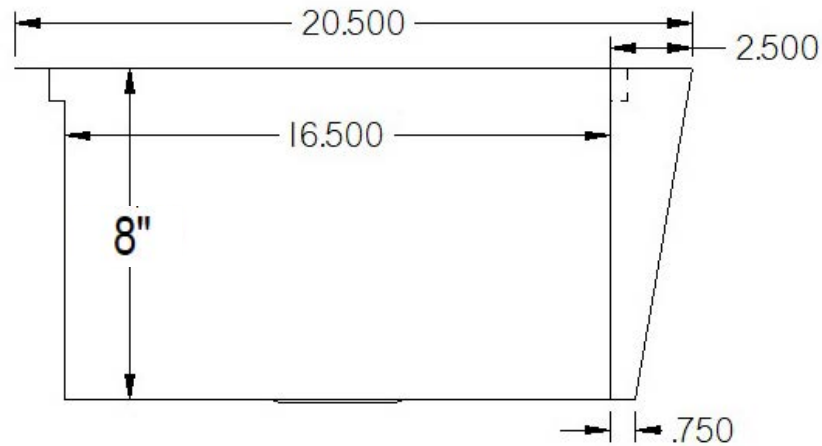

- Sink Model: 42" Nova Farmhouse Sink
- Metal: 16-Gauge Type 316 Stainless Steel
- Finish: Select Stainless Finish
- Overall dimensions: 42" x 20-1/2" x 8"
- Inside dimensions: 40" x 17-1/2" x 8"
- Drain Placement: Right Rear - 3.5" Standard
- Installation: Undermount - 1" Perimeter Flange

42 INCH

TOP
VIEW

FRONT
VIEW

*Drawing is to scale

- Sink Model: Custom Stainless Nova Farmhouse Sink
- Metal: 16-Gauge Type 316 Stainless Steel
- Finish: Select Stainless Finish
- Overall dimensions: 42" x 20-1/2" x 8"
- Inside dimensions: 40" x 17-1/2" x 18"
- Drain Placement: Right Rear - 3.5" Standard
- Installation: Undermount - 1" Perimeter Flange

42
INCH

SIDE
VIEW

HAVENS METALS
NOVA SINK | BRUSHED SS | BRUSHED SS

*Drawing is to scale

REVOLUTIONARY

HIGHLY VERSATILE

LAVISH DESIGNS

SELECT ADVANCED SINK ACCESSORIES FOR YOUR SINK

TRIPLE SERVE BOARD

12-INCH - \$80 -

15-INCH - \$100 -

18-INCH - \$120 -

BOWL & DOUBLE CONTAINER BOARD

12-INCH - \$80 -

15-INCH - \$100 -

18-INCH - \$120 -