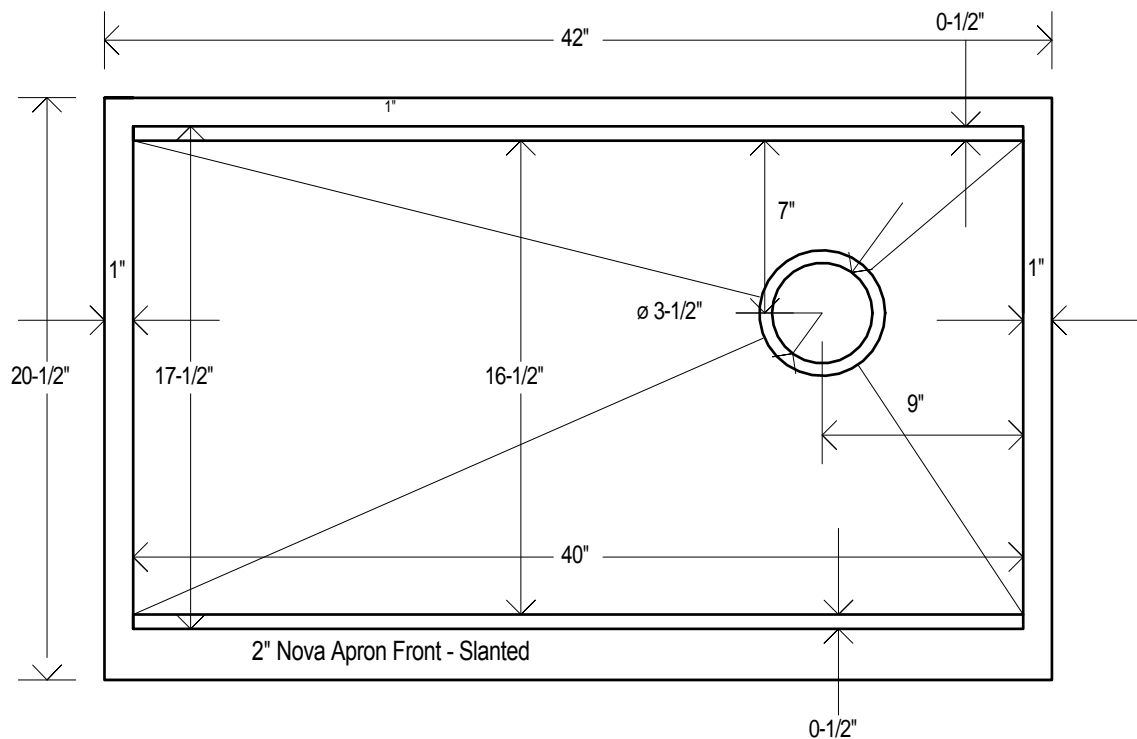

- Sink Model: 42" Nova Farmhouse Sink
- Metal: 16-Gauge Type 316 Stainless Steel
- Finish: Select Stainless Finish
- Overall dimensions: 42" x 20-1/2" x 8"
- Inside dimensions: 40" x 17-1/2" x 8"
- Drain Placement: Right Rear - 3.5" Standard
- Installation: Undermount - 1" Perimeter Flange

42 INCH

TOP
VIEW

FRONT
VIEW

*Drawing is to scale

- Sink Model: Custom Stainless Nova Farmhouse Sink
- Metal: 16-Gauge Type 316 Stainless Steel
- Finish: Select Stainless Finish
- Overall dimensions: 42" x 20-1/2" x 8"
- Inside dimensions: 40" x 17-1/2" x 18"
- Drain Placement: Right Rear - 3.5" Standard
- Installation: Undermount - 1" Perimeter Flange

42
INCH

SIDE
VIEW

HAVENS METALS
NOVA SINK | BRUSHED SS | BRUSHED SS

*Drawing is to scale

REVOLUTIONARY

HIGHLY VERSATILE

LAVISH DESIGNS

SELECT ADVANCED SINK ACCESSORIES FOR YOUR SINK

TRIPLE SERVE BOARD

12-INCH - \$80 -

15-INCH - \$100 -

18-INCH - \$120 -

BOWL & DOUBLE CONTAINER BOARD

12-INCH - \$80 -

15-INCH - \$100 -

18-INCH - \$120 -