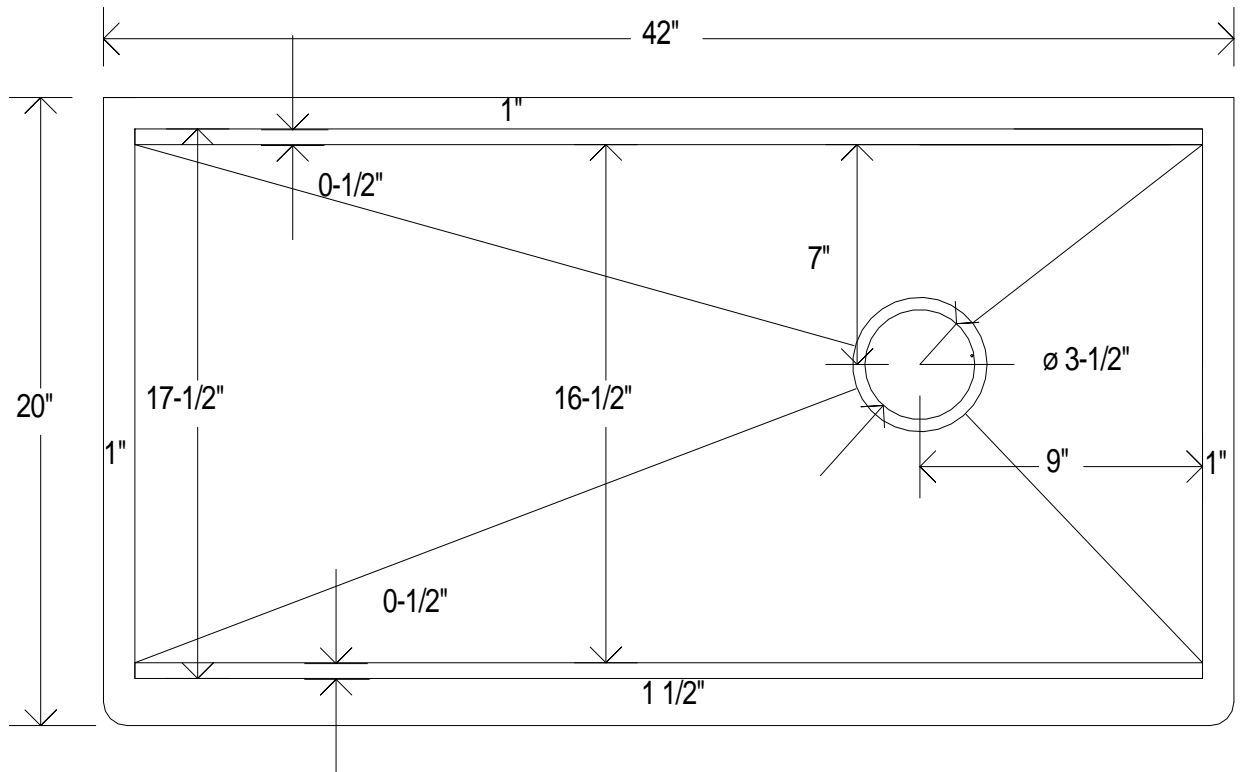

- Sink Model: 42" Legacy Stainless Farmhouse
- Metal: 16-Gauge Type 316 Stainless Steel
- Non-recycled American Stainless Steel
- Overall dimensions: 42" x 20" x 8"
- Inside dimensions: 40" x 17.5" x 8"
- Drain Placement: Right rear - 3.5" Standard
- Installation: Undermount - 1" Perimeter Flange

42
INCH

TOP
VIEW