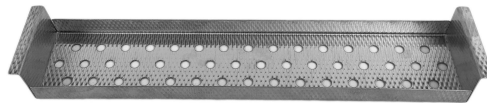

- Sink Model: 42" Legacy Stainless Farmhouse
- Metal: 16-Gauge Type 316 Stainless Steel
- Non-recycled American Stainless Steel
- Overall dimensions: 42" x 20" x 8"
- Inside dimensions: 40" x 17.5" x 8"
- Drain Placement: Right rear - 3.5" Standard
- Installation: Undermount - 1" Perimeter Flange

42  
INCH

TOP  
VIEW

FRONT  
VIEW

\*Drawing is to scale

HAVENS  
LEGACY SINK | BRUSHED SS

HAVENS  
BRUSHED HAMMERED SS LEGACY

LIFETIME WARRANTY | EASY CARE | ERGONOMIC DESIGN | AMERICAN HANDCRAFTED  
**HANDCRAFTED IN THE USA BY HAVENS**  
BUILT-IN CULINARY WORKSTATION LEDGE FOR ACCESSORIES

### AVAILABLE CULINARY ACCESSORIES FOR THE LEGACY SINK:

- STAINLESS DRYING RACK | SPONGE & SOAP CADDY
- PROFESSIONAL CUTTING BOARD | MIXING BOWL CUTTING BOARD
- 5 QT. PASTA STRAINER BOARD | 5 QT. MIXING BOWL BOARD
- TRIPLE CONTAINER SERVE BOARD | SIX CONTAINER SERVE BOARD
- STAINLESS DROP IN BOWL | STAINLESS DROP-IN STRAINER
- 2 CONTAINER & BOWL BOARD | OVEN PAN | FULL SINK COVER