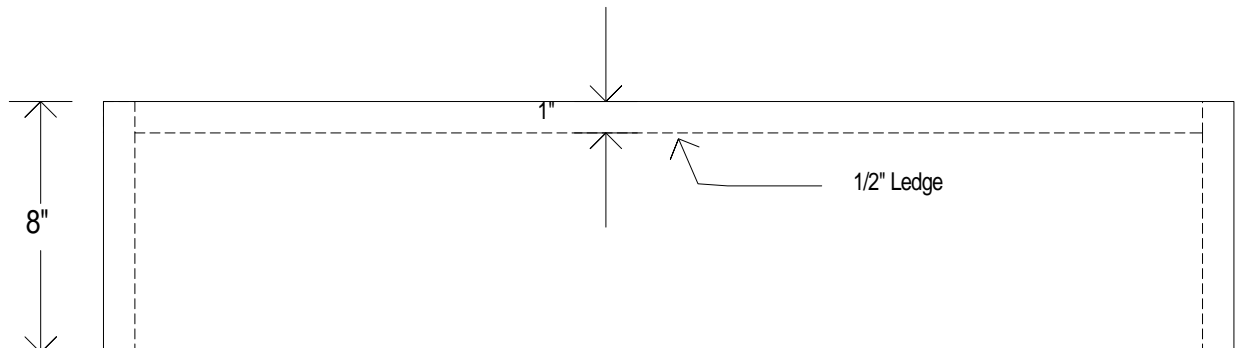

- Sink Model: 42" Legacy Stainless Farmhouse
- Metal: 16-Gauge Type 316 Stainless Steel
- Non-recycled American Stainless Steel
- Overall dimensions: 42" x 20" x 8"
- Inside dimensions: 40" x 17.5" x 8"
- Drain Placement: Right rear - 3.5" Standard
- Installation: Undermount - 1" Perimeter Flange

42
INCH

TOP
VIEW

FRONT
VIEW

*Drawing is to scale