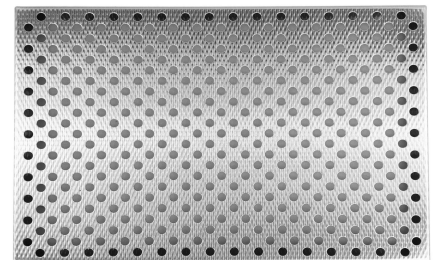

42  
INCH

TOP  
VIEW

FRONT  
VIEW

\*Drawing is to scale

HAVENS  
LEGACY SINK | BRUSHED SS

HAVENS  
BRUSHED HAMMERED SS LEGACY

LIFETIME WARRANTY | EASY CARE | ERGONOMIC DESIGN | AMERICAN HANDCRAFTED  
**HANDCRAFTED IN THE USA BY HAVENS**  
BUILT-IN CULINARY WORKSTATION LEDGE FOR ACCESSORIES