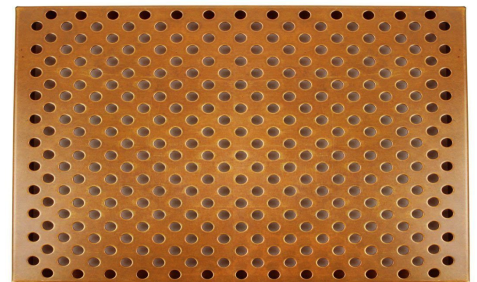

- Sink Model: 42" Legacy Copper Farmhouse
- Metal: 14-Gauge 48oz American Copper
- Non-recycled - 99.9% Purity Rating
- Overall dimensions: 42" x 20" x 8"
- Inside dimensions: 40" x 17.5" x 8"
- Drain Placement: Right rear - 3.5" Standard
- Installation: Undermount - 1" Perimeter Flange

42
INCH

TOP
VIEW

FRONT
VIEW

*Drawing is to scale

LIFETIME WARRANTY | EASY CARE | ERGONOMIC DESIGN | ANTIMICROBIAL SURFACE

HANDCRAFTED IN THE USA BY HAVENS

BUILT-IN CULINARY WORKSTATION LEDGE FOR ACCESSORIES

FILLABLE COPPER DROP IN BOWL | COPPER DROP-IN STRAINER

BOWL & 2 X CONTAINER BOARD | OVEN PAN | FULL SINK COVER

REVOLUTIONARY

HIGHLY VERSATILE

LAVISH DESIGNS

SELECT ADVANCED SINK ACCESSORIES FOR YOUR SINK

LIFETIME WARRANTY | EASY CARE | ERGONOMIC DESIGN | AMERICAN HANDCRAFTED

18-INCH - \$120 -

SELECT FINISH

AMBER BAMBOO -

LIGHT BAMBOO -

POLY WHITE -

POLY BLACK -

TRIPLE SERVE BOARD

12-INCH - \$80 -