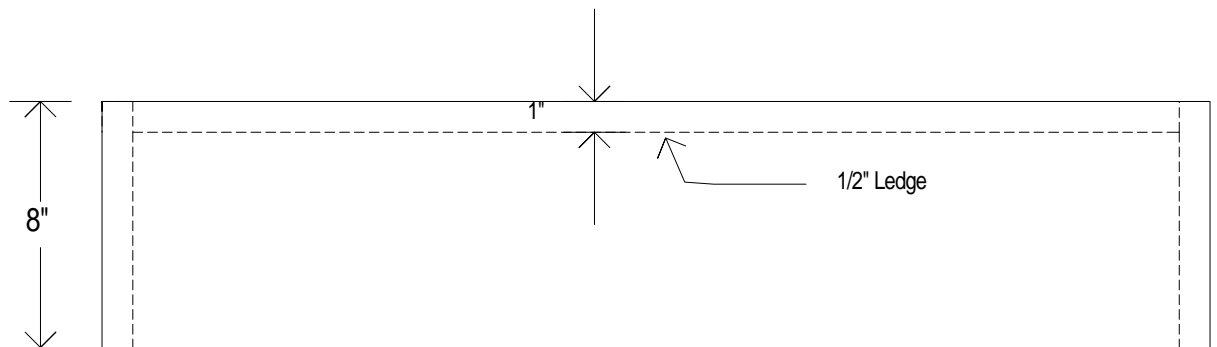

- Sink Model: 42" Legacy Copper Farmhouse
- Metal: 14-Gauge 48oz American Copper
- Non-recycled - 99.9% Purity Rating
- Overall dimensions: 42" x 20" x 8"
- Inside dimensions: 40" x 17.5" x 8"
- Drain Placement: Right rear - 3.5" Standard
- Installation: Undermount - 1" Perimeter Flange

42
INCH

FRONT
VIEW

*Drawing is to scale