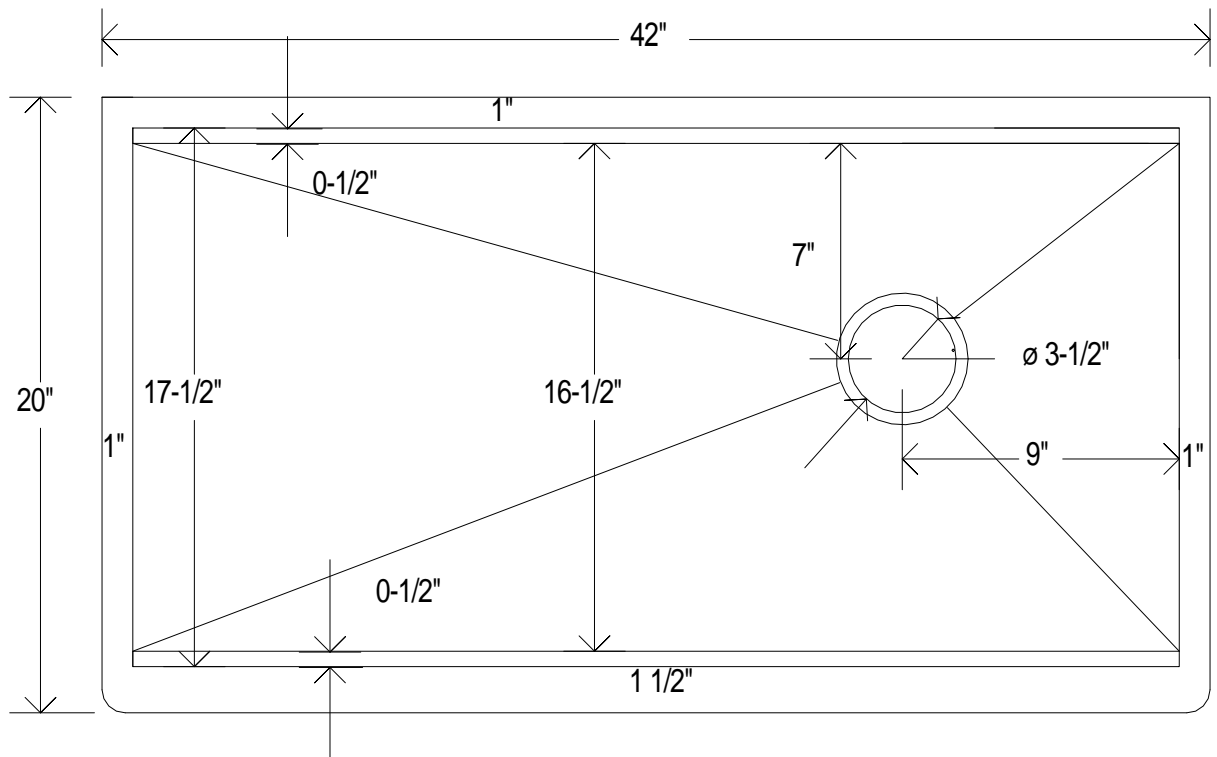

- Sink Model: 42" Legacy Copper Farmhouse
- Metal: 14-Gauge 48oz American Copper
- Non-recycled - 99.9% Purity Rating
- Overall dimensions: 42" x 20" x 8"
- Inside dimensions: 40" x 17.5" x 8"
- Drain Placement: Right rear - 3.5" Standard
- Installation: Undermount - 1" Perimeter Flange

42
INCH

TOP
VIEW