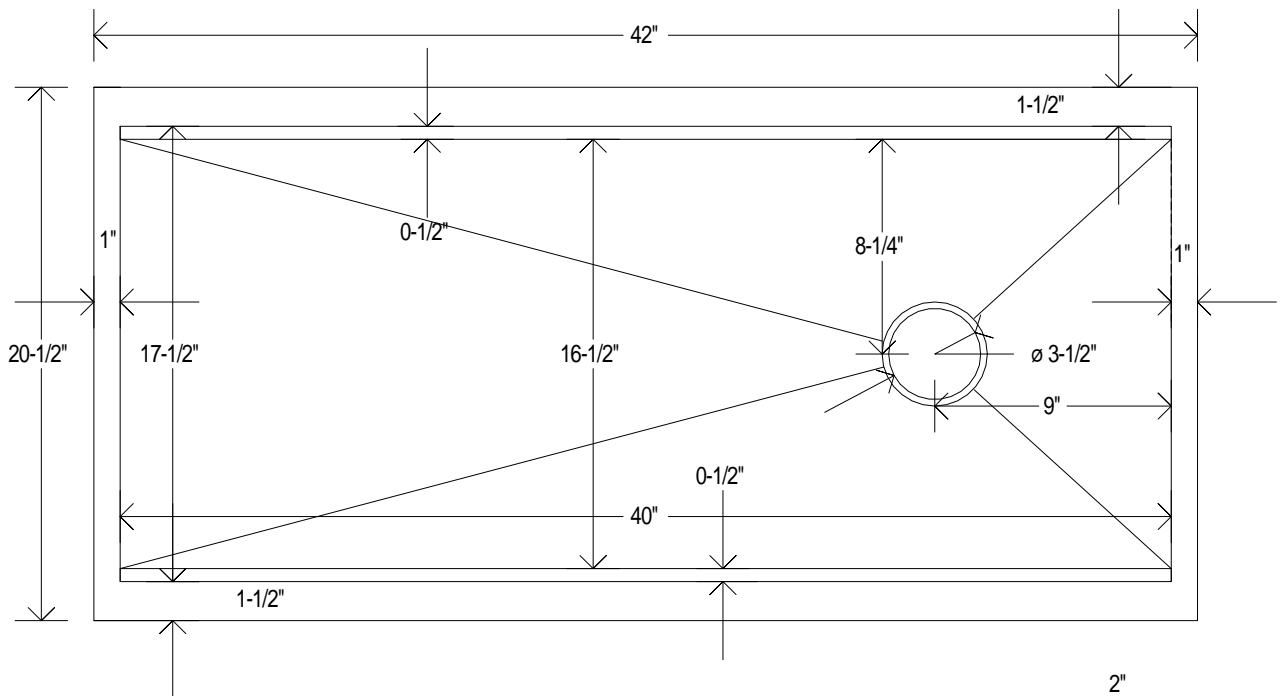

- **Sink Model:** 42" Eclipse Copper Undermount
- **Metal:** 14-Gauge 48oz Copper
- Non-recycled American 99.9% Pure Copper
- **Overall dimensions:** 42" x 20.5" x 9"
- **Inside dimensions:** 40" x 17.5" x 9"
- **Drain Placement:** Right Center - 3.5" Standard
- **Installation:** Undermount - 1" Perimeter Flange
- 1/2" Flange Reveal for Top Ledge

42  
INCH

TOP  
VIEW

FRONT  
VIEW

\*Drawing is to scale

HAVENS

LIFETIME WARRANTY | EASY CARE | ERGONOMIC DESIGN | AMERICAN HANFCRAFTED

**HANDCRAFTED IN THE USA BY HAVENS**

BUILT-IN CULINARY WORKSTATION LEDGE FOR ACCESSORIES