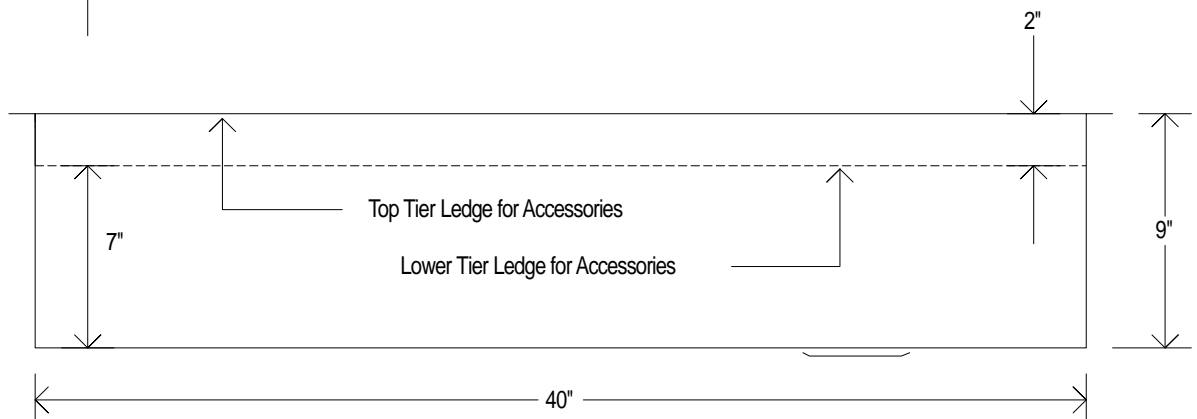

- **Sink Model:** 42" Eclipse Copper Undermount
- **Metal:** 14-Gauge 48oz Copper
- Non-recycled American 99.9% Pure Copper
- **Overall dimensions:** 42" x 20.5" x 9"
- **Inside dimensions:** 40" x 17.5" x 9"
- **Drain Placement:** Right Center - 3.5" Standard
- **Installation:** Undermount - 1" Perimeter Flange
- 1/2" Flange Reveal for Top Ledge

42  
INCH

TOP  
VIEW

FRONT  
VIEW

\*Drawing is to scale

HAVENS

LIFETIME WARRANTY | EASY CARE | ERGONOMIC DESIGN | AMERICAN HANFCRAFTED

**HANDCRAFTED IN THE USA BY HAVENS**

BUILT-IN CULINARY WORKSTATION LEDGE FOR ACCESSORIES