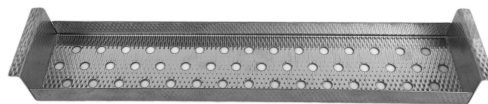

- **Sink Model:** 42" Eclipse Copper Undermount
- **Metal:** 14-Gauge 48oz Copper
- Non-recycled American 99.9% Pure Copper
- **Overall dimensions:** 42" x 20.5" x 9"
- **Inside dimensions:** 40" x 17.5" x 9"
- **Drain Placement:** Right Center - 3.5" Standard
- **Installation:** Undermount - 1" Perimeter Flange
- 1/2" Flange Reveal for Top Ledge

42  
INCH

TOP  
VIEW

FRONT  
VIEW

\*Drawing is to scale

HAVENS

LIFETIME WARRANTY | EASY CARE | ERGONOMIC DESIGN | AMERICAN HANFCRAFTED

**HANDCRAFTED IN THE USA BY HAVENS**

BUILT-IN CULINARY WORKSTATION LEDGE FOR ACCESSORIES

### AVAILABLE CULINARY ACCESSORIES FOR THE ECLIPSE SINK:

12"/15" COPPER DRYING RACK | SPONGE & SOAP CADDY  
PROFESSIONAL CUTTING BOARD | MIXING BOWL CUTTING BOARD 5  
QT. PASTA STRAINER BOARD | 5 QT. MIXING BOWL BOARD TRIPLE  
CONTAINER SERVE BOARD | SIX CONTAINER SERVE BOARD  
FILLABLE COPPER DROP IN BOWL | COPPER DROP-IN STRAINER  
2 CONTAINER & BOWL BOARD | OVEN PAN | FULL SINK COVER