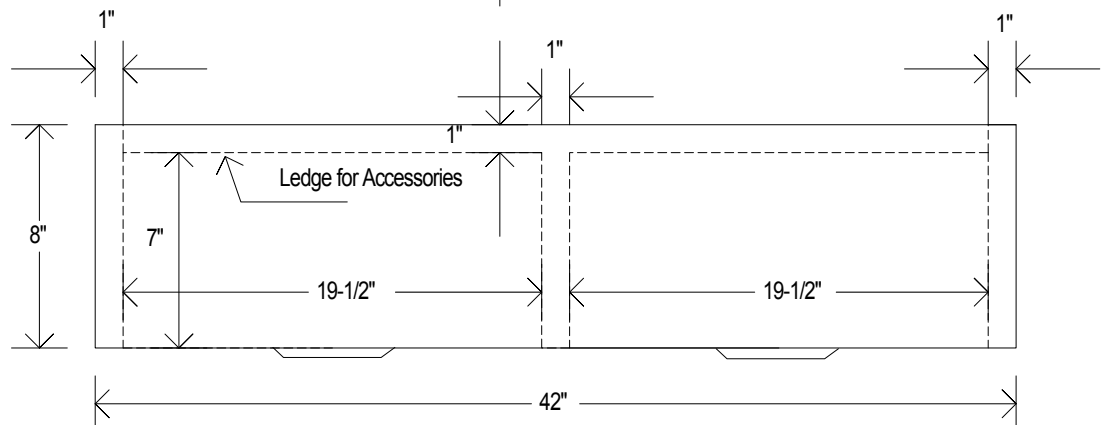

## Caliber Copper Sink Specifications

- **Installation:** Undermount Farmhouse
- Double Bowl Sink - 50/50 Bowl Split
- **Metal Type:** 14-Gauge 48oz Copper
- **Finish:** Select *Smooth* or *Hammered* Copper
- **Overall dimensions:** 42" x 20" x 8"
- **Inside dimensions:** 40" x 17-1/2" x 8"
- **Drain Locations:** Centered - 3-1/2"

42  
INCH

TOP  
VIEW

FRONT  
VIEW

\*Drawing is to scale