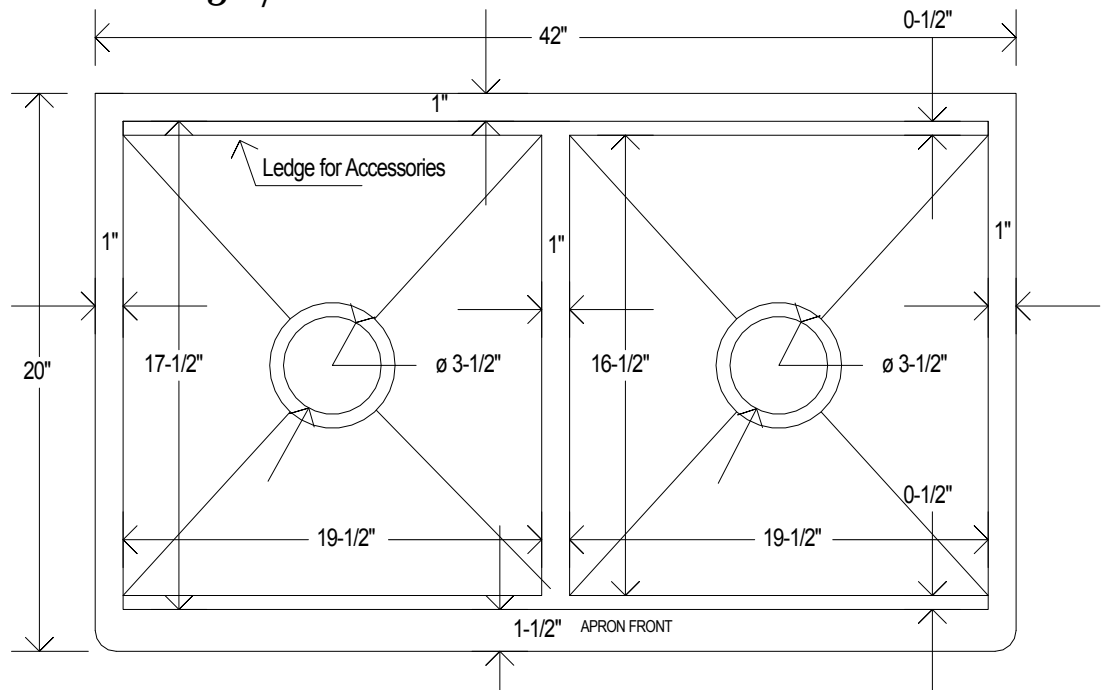

## Caliber Copper Sink Specifications

- **Installation:** Undermount Farmhouse
- Double Bowl Sink - 50/50 Bowl Split
- **Metal Type:** 14-Gauge 48oz Copper
- **Finish:** Select *Smooth* or *Hammered* Copper
- **Overall dimensions:** 42" x 20" x 8"
- **Inside dimensions:** 40" x 17-1/2" x 8"
- **Drain Locations:** Centered - 3-1/2"

42  
INCH

TOP  
VIEW

FRONT  
VIEW

\*Drawing is to scale