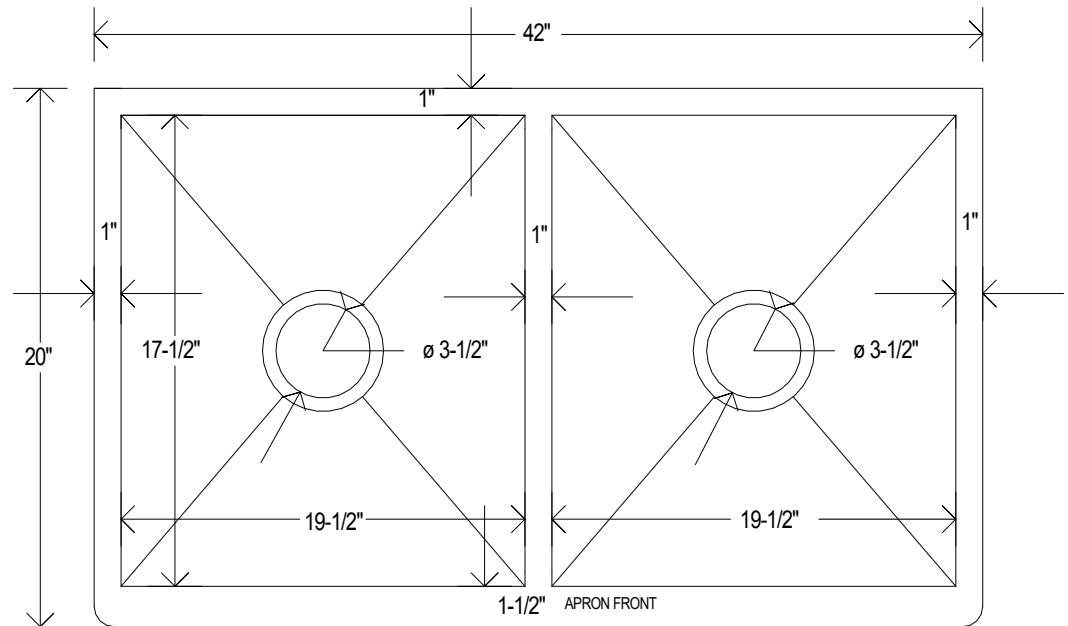

Caliber Copper Sink Specifications

- **Installation:** Undermount Farmhouse
- Double Bowl Sink - 50/50 Bowl Split
- **Metal Type:** 14-Gauge 48oz Copper
- **Finish:** Select *Smooth* or *Hammered* Copper
- **Overall dimensions:** 42" x 20" x 8"
- **Inside dimensions:** 40" x 17-1/2" x 8"
- **Drain Locations:** Centered - 3-1/2"

42
INCH

TOP
VIEW

FRONT
VIEW

*Drawing is to scale