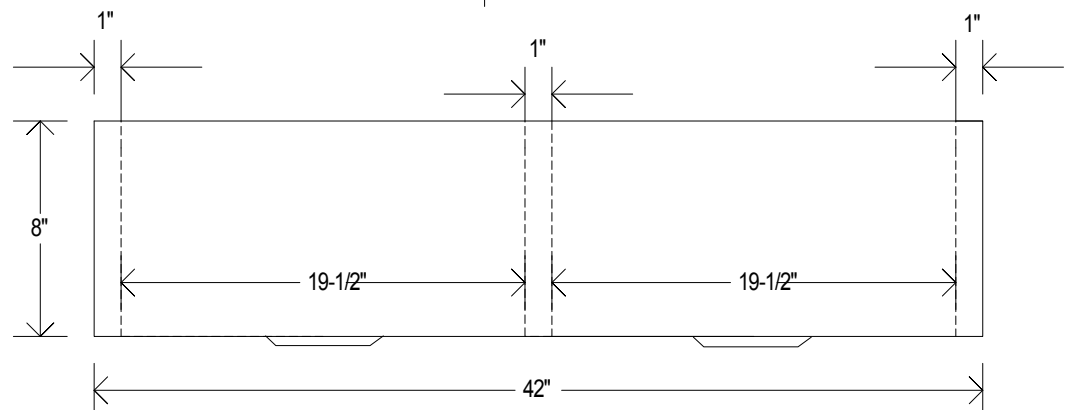

Caliber Copper Sink Specifications

- **Installation:** Undermount Farmhouse
- Double Bowl Sink - 50/50 Bowl Split
- **Metal Type:** 14-Gauge 48oz Copper
- **Finish:** Select *Smooth* or *Hammered* Copper
- **Overall dimensions:** 42" x 20" x 8"
- **Inside dimensions:** 40" x 17-1/2" x 8"
- **Drain Locations:** Centered - 3-1/2"

42
INCH

TOP
VIEW

FRONT
VIEW

*Drawing is to scale