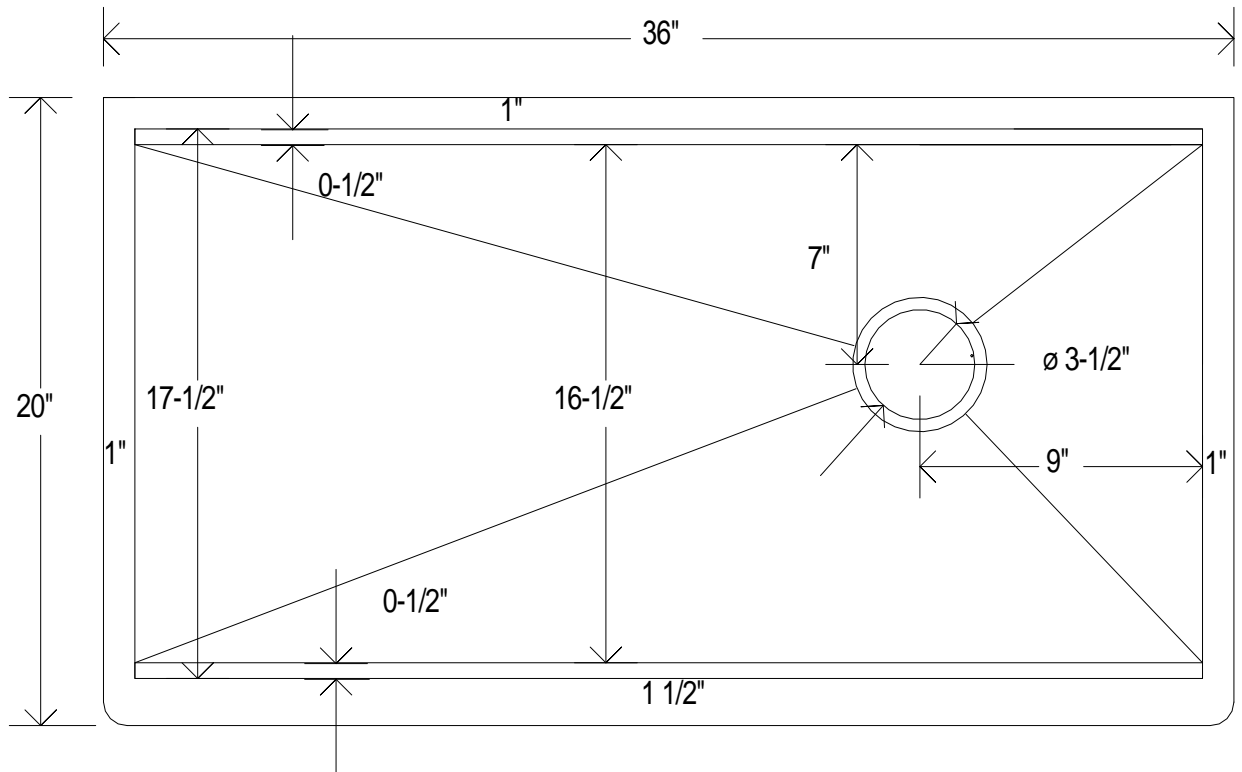

- Sink Model: 36" Legacy Stainless Farmhouse
- Metal: 16-Gauge Type 316 Stainless Steel
- Non-recycled American Stainless Steel
- Overall dimensions: 36" x 20" x 8"
- Inside dimensions: 34" x 17.5" x 8"
- Drain Placement: Right rear - 3.5" Standard
- Installation: Undermount - 1" Perimeter Flange

36
INCH

TOP
VIEW