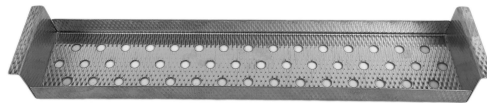

AVAILABLE CULINARY ACCESSORIES FOR THE LEGACY SINK:

- STAINLESS DRYING RACK | SPONGE & SOAP CADDY
- PROFESSIONAL CUTTING BOARD | MIXING BOWL CUTTING BOARD
- 5 QT. PASTA STRAINER BOARD | 5 QT. MIXING BOWL BOARD
- TRIPLE CONTAINER SERVE BOARD | SIX CONTAINER SERVE BOARD
- STAINLESS DROP IN BOWL | STAINLESS DROP-IN STRAINER
- 2 CONTAINER & BOWL BOARD | OVEN PAN | FULL SINK COVER