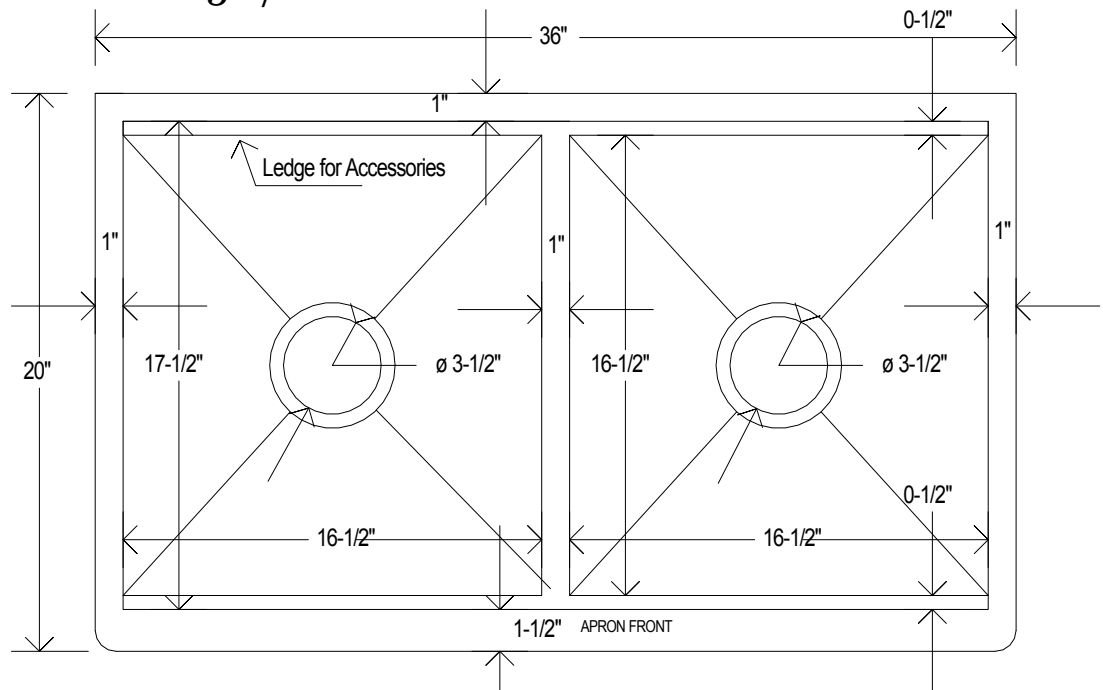

## Caliber Copper Sink Specifications

- **Installation:** Undermount Farmhouse
- Double Bowl Sink - 50/50 Bowl Split
- **Metal Type:** 14-Gauge 480z Copper
- **Finish:** Select *Smooth* or *Hammered* Copper
- **Overall dimensions:** 36" x 20" x 8"
- **Inside dimensions:** 34" x 17-1/2" x 8"
- **Drain Locations:** Centered - 3-1/2"

36  
INCH

TOP  
VIEW

FRONT  
VIEW

\*Drawing is to scale