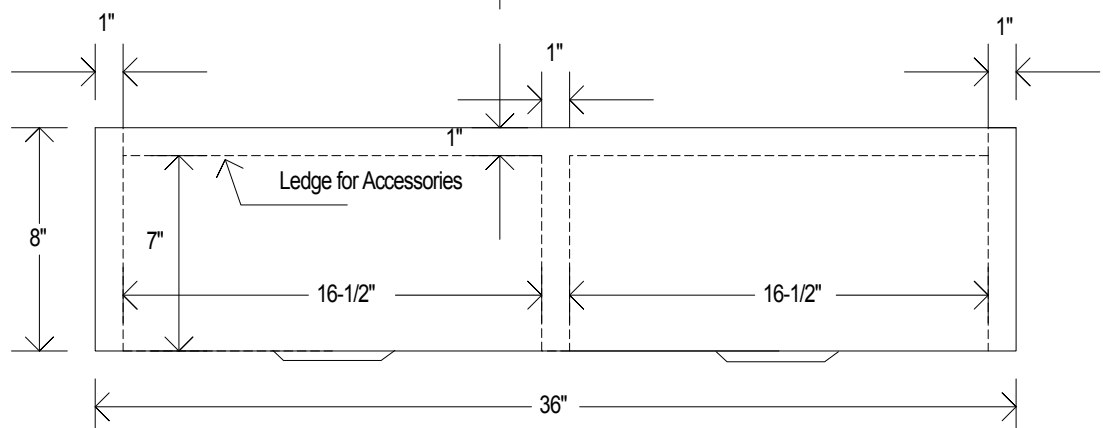

## Caliber Copper Sink Specifications

- **Installation:** Undermount Farmhouse
- Double Bowl Sink - 50/50 Bowl Split
- **Metal Type:** 14-Gauge 480z Copper
- **Finish:** Select *Smooth* or *Hammered* Copper
- **Overall dimensions:** 36" x 20" x 8"
- **Inside dimensions:** 34" x 17-1/2" x 8"
- **Drain Locations:** Centered - 3-1/2"

36  
INCH

TOP  
VIEW

FRONT  
VIEW

\*Drawing is to scale