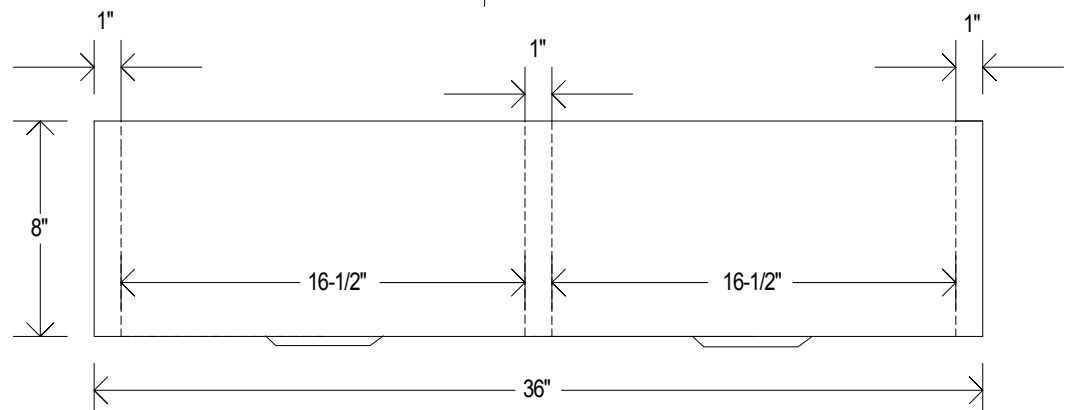

Caliber Copper Sink Specifications

- **Installation:** Undermount Farmhouse
- Double Bowl Sink - 50/50 Bowl Split
- **Metal Type:** 14-Gauge 48oz Copper
- **Finish:** Select *Smooth* or *Hammered* Copper
- **Overall dimensions:** 36" x 20" x 8"
- **Inside dimensions:** 34" x 17-1/2" x 8"
- **Drain Locations:** Centered - 3-1/2"

36
INCH

TOP
VIEW

FRONT
VIEW

*Drawing is to scale