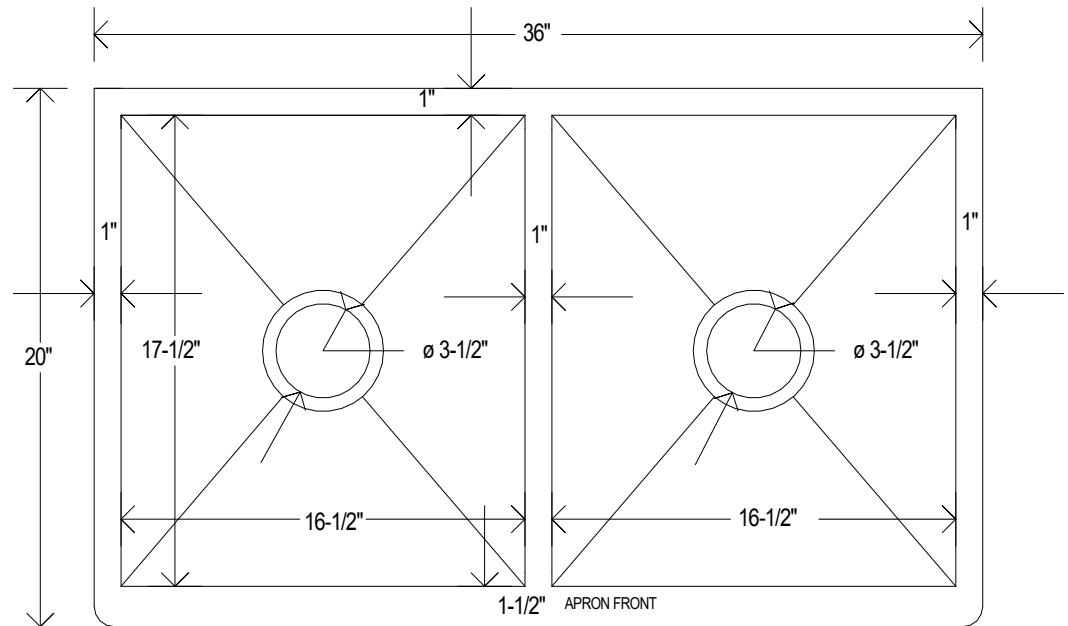

Caliber Copper Sink Specifications

- **Installation:** Undermount Farmhouse
- Double Bowl Sink - 50/50 Bowl Split
- **Metal Type:** 14-Gauge 48oz Copper
- **Finish:** Select *Smooth* or *Hammered* Copper
- **Overall dimensions:** 36" x 20" x 8"
- **Inside dimensions:** 34" x 17-1/2" x 8"
- **Drain Locations:** Centered - 3-1/2"

36
INCH

TOP
VIEW

FRONT
VIEW

*Drawing is to scale