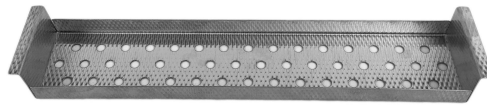

AVAILABLE CULINARY ACCESSORIES FOR THE LEGACY SINK:

- STAINLESS DRYING RACK | SPONGE & SOAP CADDY
- PROFESSIONAL CUTTING BOARD | MIXING BOWL CUTTING BOARD
- 5 QT. PASTA STRAINER BOARD | 5 QT. MIXING BOWL BOARD
- TRIPLE CONTAINER SERVE BOARD | SIX CONTAINER SERVE BOARD
- STAINLESS DROP IN BOWL | STAINLESS DROP-IN STRAINER
- 2 CONTAINER & BOWL BOARD | OVEN PAN | FULL SINK COVER