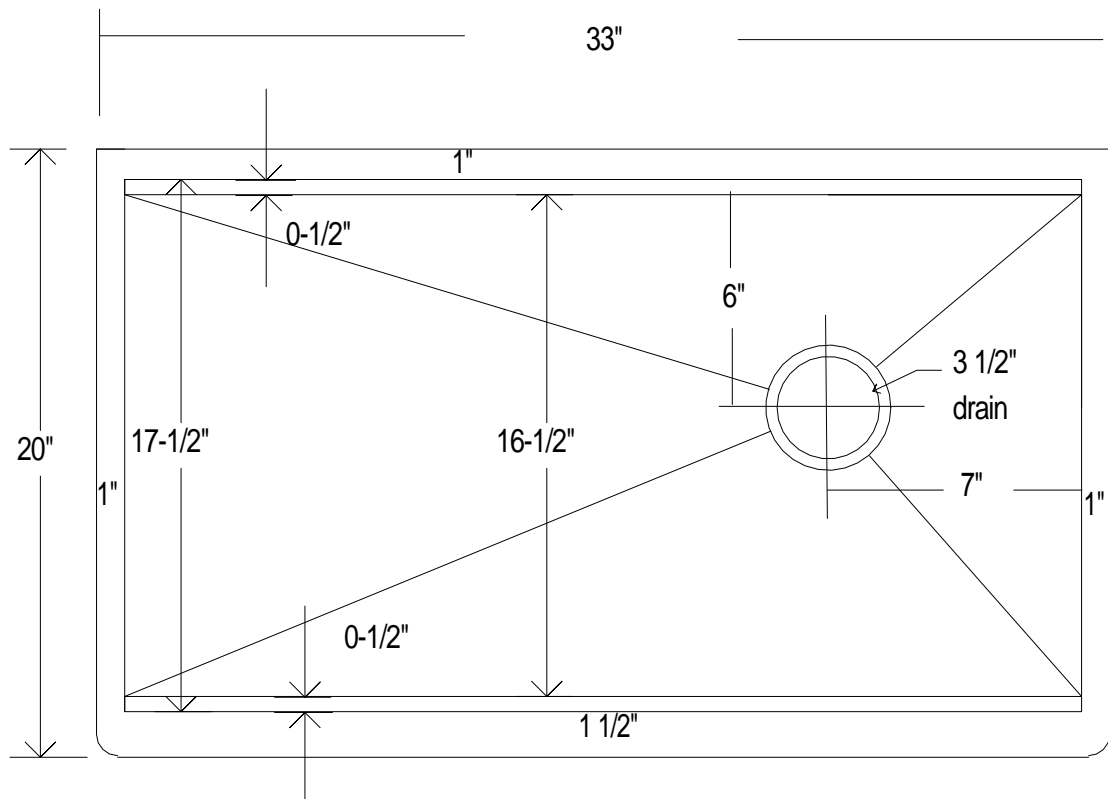

- Sink Model: 33" Legacy Stainless Farmhouse
- Metal: 16-Gauge Type 316 Stainless Steel
- Non-recycled American Stainless Steel
- Overall dimensions: 33" x 20" x 8"
- Inside dimensions: 31" x 17.5" x 8"
- Drain Placement: Right rear - 3.5" Standard
- Installation: Undermount - 1" Perimeter Flange

33
INCH

TOP
VIEW