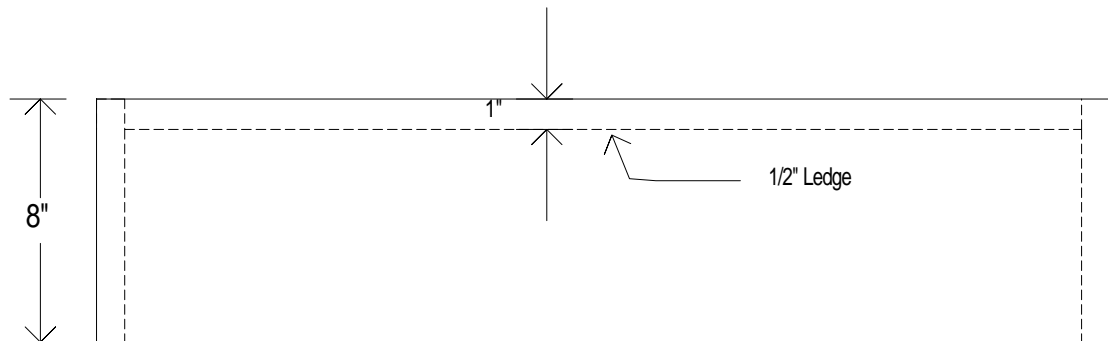

- Sink Model: 33" Legacy Stainless Farmhouse
- Metal: 16-Gauge Type 316 Stainless Steel
- Non-recycled American Stainless Steel
- Overall dimensions: 33" x 20" x 8"
- Inside dimensions: 31" x 17.5" x 8"
- Drain Placement: Right rear - 3.5" Standard
- Installation: Undermount - 1" Perimeter Flange

33
INCH

TOP
VIEW

FRONT
VIEW

*Drawing is to scale

HAVENS
LUXURY METALS

LEGACY STAINLESS
FARMHOUSE SINK

HAVENS
LEGACY SINK | BRUSHED SS

HAVENS
BRUSHED HAMMERED SS LEGACY