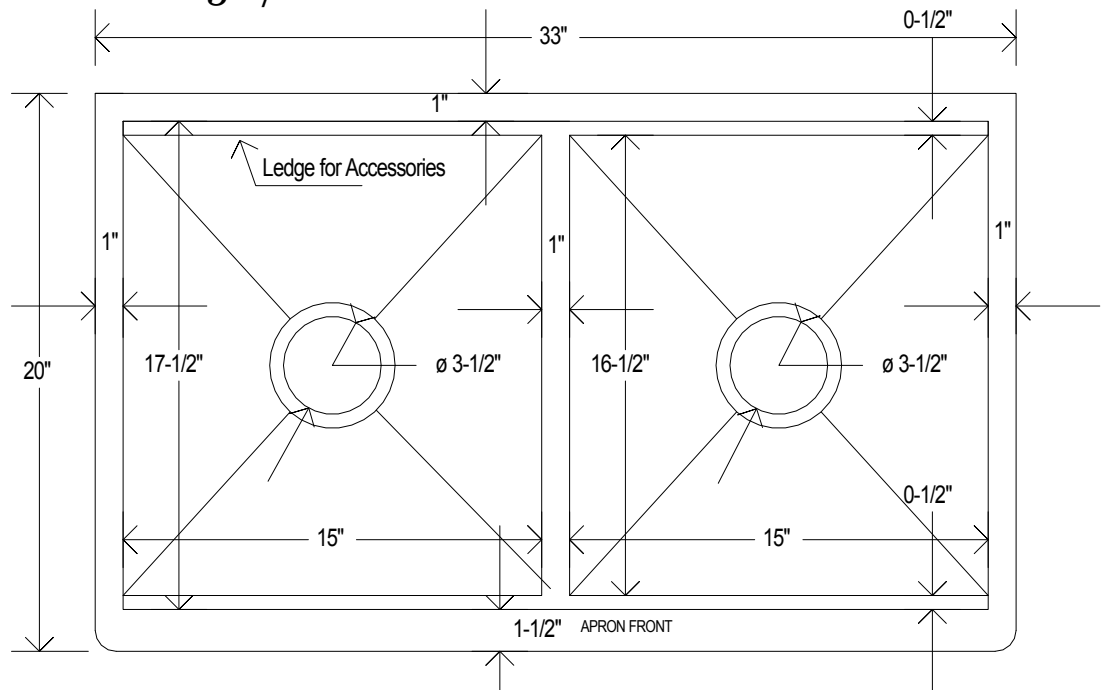

Caliber Copper Sink Specifications

- **Installation:** Undermount Farmhouse
- Double Bowl Sink - 50/50 Bowl Split
- **Metal Type:** 14 Gauge 48oz Copper
- **Finish:** Select *Smooth* or *Hammered* Copper
- **Overall dimensions:** 33" x 20" x 8"
- **Inside dimensions:** 31" x 17-1/2" x 8"
- **Drain Locations:** Centered - 3-1/2"

33
 INCH

TOP
 VIEW

FRONT
 VIEW

*Drawing is to scale