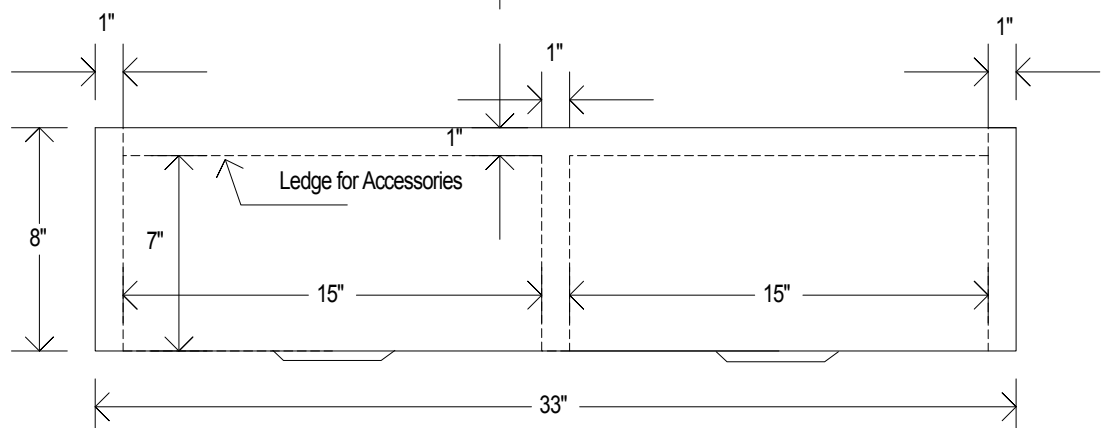

Caliber Copper Sink Specifications

- **Installation:** Undermount Farmhouse
- Double Bowl Sink - 50/50 Bowl Split
- **Metal Type:** 14 Gauge 48oz Copper
- **Finish:** Select *Smooth* or *Hammered* Copper
- **Overall dimensions:** 33" x 20" x 8"
- **Inside dimensions:** 31" x 17-1/2" x 8"
- **Drain Locations:** Centered - 3-1/2"

33
 INCH

TOP
 VIEW

FRONT
 VIEW

*Drawing is to scale