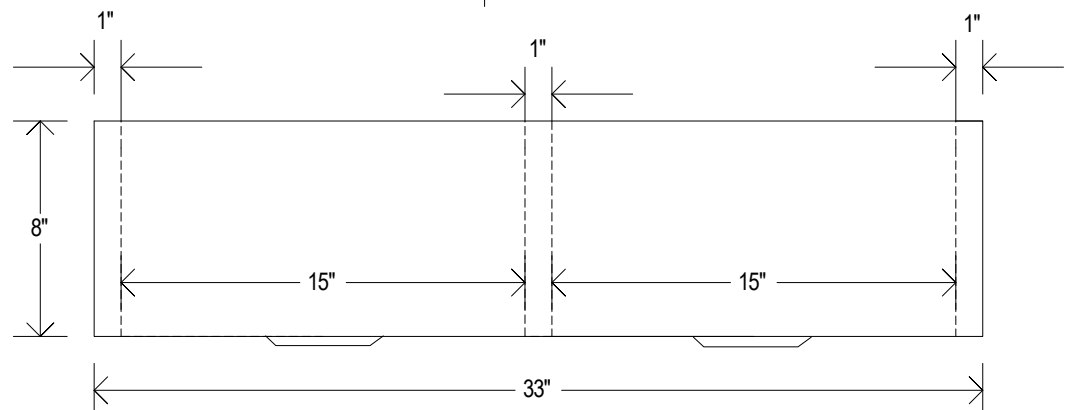

Caliber Copper Sink Specifications

- **Installation:** Undermount Farmhouse
- Double Bowl Sink - 50/50 Bowl Split
- **Metal Type:** 14 Gauge 48oz Copper
- **Finish:** Select *Smooth* or *Hammered* Copper
- **Overall dimensions:** 33" x 20" x 8"
- **Inside dimensions:** 31" x 17-1/2" x 8"
- **Drain Locations:** Centered - 3-1/2":

33
INCH

TOP
VIEW

FRONT
VIEW

*Drawing is to scale