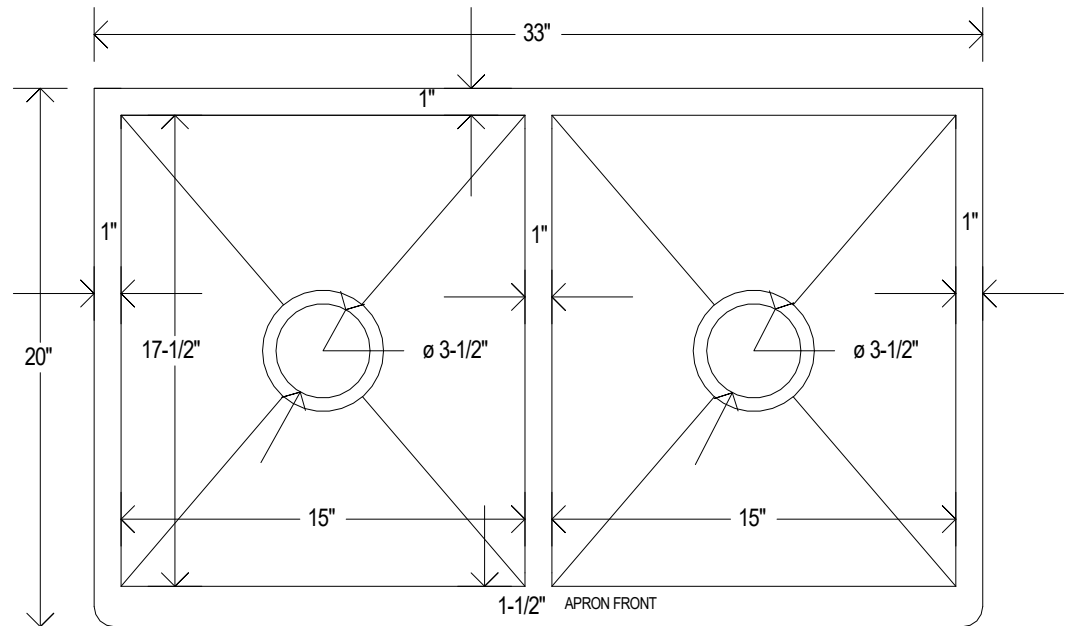

Caliber Copper Sink Specifications

- **Installation:** Undermount Farmhouse
- Double Bowl Sink - 50/50 Bowl Split
- **Metal Type:** 14 Gauge 48oz Copper
- **Finish:** Select *Smooth* or *Hammered* Copper
- **Overall dimensions:** 33" x 20" x 8"
- **Inside dimensions:** 31" x 17-1/2" x 8"
- **Drain Locations:** Centered - 3-1/2":

33
INCH

TOP
VIEW

FRONT
VIEW

*Drawing is to scale