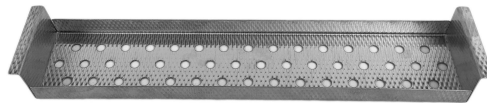

**HAVENS**  
LUXURY METALS

LEGACY STAINLESS  
FARMHOUSE SINK

LIFETIME WARRANTY | EASY CARE | ERGONOMIC DESIGN | AMERICAN HANDCRAFTED  
**HANDCRAFTED IN THE USA BY HAVENS**  
BUILT-IN CULINARY WORKSTATION LEDGE FOR ACCESSORIES

**AVAILABLE CULINARY ACCESSORIES FOR THE LEGACY SINK:**

- STAINLESS DRYING RACK | SPONGE & SOAP CADDY
- PROFESSIONAL CUTTING BOARD | MIXING BOWL CUTTING BOARD
- 5 QT. PASTA STRAINER BOARD | 5 QT. MIXING BOWL BOARD
- TRIPLE CONTAINER SERVE BOARD | SIX CONTAINER SERVE BOARD
- STAINLESS DROP IN BOWL | STAINLESS DROP-IN STRAINER
- 2 CONTAINER & BOWL BOARD | OVEN PAN | FULL SINK COVER

##### TRIPLE SERVE BOARD

12-INCH - \$80 -

15-INCH - \$100 -

18-INCH - \$120 -

##### BOWL & DOUBLE CONTAINER BOARD

12-INCH - \$80 -

15-INCH - \$100 -

18-INCH - \$120 -